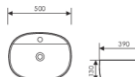

K29A008-2

Counter Top Art Basin
台上艺术盆
Size:500x390x130mm
Above counter mounter