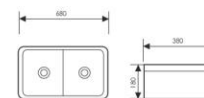

K33A015-68

Under Counter Basin
台下盆
Size:680x380x180mm 800x390x180mm
880x390x180mm 1050x400x180mm