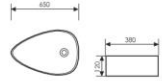

K28B016

Counter Top Art Basin
台上艺术盆
Size:650x380x120mm
Above counter mounter