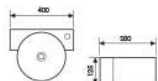

K32010

Wall-hung Art Basin
挂式艺术盆
Size:400x280x125mm
Above counter mounter