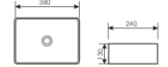

K28A005-7

Counter Top Art Basin
台上艺术盆
Size:770x350x160mm
Above counter mounter

K28A002-1
Counter Top Art Basin
台上艺术盆
Size:300x200x100mm
Above counter mounter

K28A002-2
Counter Top Art Basin
台上艺术盆
Size:380x240x130mm
Above counter mounter