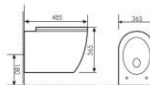

K20C001

Wall-hung Toilet
单孔冲挂式便器 UF
Size:540x360x300mm
P-trap:180mm Rughing-in

K20A017

Wall-hung Toilet
对冲挂便器 UF
Size:530x340x300mm
P-trap:180mm Rughing-in

K20A001

Wall-hung Toilet
对冲挂便器 UF
Size:485x365x365mm
P-trap:180mm Rughing-in