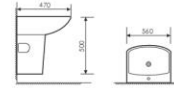

K27016
Wall-hung Pedestal Basin
分体半挂盆
Size:560x470x500mm
Fixing Fo Wall With Back