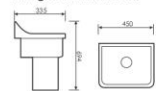

K43B003

Mop Tun
拖布池
Size:450x335x694mm
Fixing to wall with back