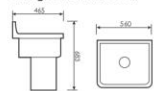

K43B001

Mop Tun
拖布池
Size:560x465x683mm
Fixing to wall with back