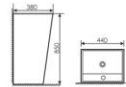

K24008

Pedestal One-piece Basin
连体立柱盆
Size:440x380x850mm
Fixing Fo Wall With Back