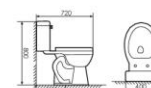

K19A002

Siphonic Two-piece Toilet
分体虹吸马桶 PP
Size:740x430x800mm
S-trap:300mm Rughing-in

K19A003

Siphonic Two-piece Toilet
分体虹吸马桶 PP
Size:660x385x760mm
S-trap:300mm Rughing-in

K19B003

Siphonic Two-piece Toilet
分体虹吸马桶 PP
Size:720x400x800mm
S-trap:300mm Rughing-in