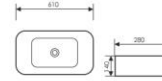

28B025

Counter Top Art Basin
台上艺术盆
Size:610x280x140mm
Above counter mounter