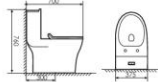

K17B012

Siphonic One-piece Toilet
连体虹吸马桶 PP
Size:700x375x760mm
S-trap:300mm Rughing-in