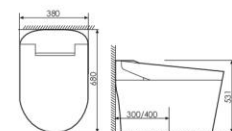

K11A027

Intelligent toilet 智能马桶
Size:680x420x500mm
S-trap:300/400mm

K11A028

Intelligent toilet 智能马桶
Size:670x380x460mm
S-trap:300/400mm Rughing-in

K11A029

Intelligent toilet 智能马桶
Size:680x420x490mm
S-trap:300/400mm Rughing-in

K11A030

Intelligent toilet 智能马桶
Size:680x380x531mm
S-trap:300/400mm Rughing-in

EASY DESIGN

Its soft curves, its simple geometry and its hidden fixations and connections make it a highly aesthetic solution, suiting the lifestyle of any user and fitting into any interior design perfectly.