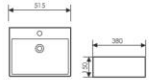

K29B040

Counter Top Art Basin
台上艺术盆
Size:515x380x150mm
Above counter mounter