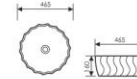

K28B031

Counter Top Art Basin
台上艺术盆
Size:465x465x160mm
Above counter mounter