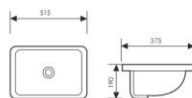

K33A002-51

Under Counter Basin
台下盆
Size:515x375x190mm 535x375x190mm
585x390x200mm 600x400x200mm
655x410x215mm 695x420x200mm