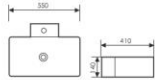

K29B037

Counter Top Art Basin
台上艺术盆
Size:550x410x140mm
Above counter mounter