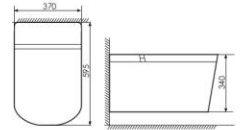

K12A004

Smart Wall-hung Toilet 智能挂便器
Size: 600x380x320mm
P-trap, Rughing-in