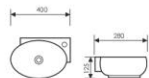

K32004

Wall-hung Art Basin
挂式艺术盆
Size:440x420x155mm
Above counter mounter

K32005

Wall-hung Art Basin
挂式艺术盆
Size:555x395x120mm
Above counter mounter

K32006

Wall-hung Art Basin
挂式艺术盆
Size:400x280x120mm
Above counter mounter