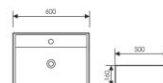

K29B005

Counter Top Art Basin
台上艺术盆
Size:600x500x160mm
Above counter mounter