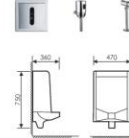

K37043

Under Counter Basin
挂式小便斗
Size:470x360x750mm
Fixing to wall with back