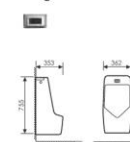

K37018

Under Counter Basin
感应立式小便斗
Size:430x370x1050mm
Fixing to wall with back

K37033

Under Counter Basin
立式小便斗
Size:355x350x910mm
Fixing to wall with back

K37004

Under Counter Basin
感应挂式小便斗
Size:362x353x755mm
Fixing to wall with back