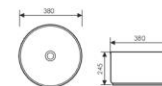

K28A001-1

Counter Top Art Basin
台上艺术盆
Size:300x300x120mm
Above counter mounter

K28A014-1

Counter Top Art Basin
台上艺术盆
Size:360x360x220mm
Above counter mounter

K28A014-2

Counter Top Art Basin
台上艺术盆
Size:380x380x245mm
Above counter mounter