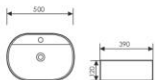

Counter Top Art Basin
台上艺术盆
Size:460x460x155mm
Above counter mounter

K29A007-2

Counter Top Art Basin
台上艺术盆
Size:500x475x185mm
Above counter mounter

K29A005-2

Counter Top Art Basin
台上艺术盆
Size:500x390x120mm
Above counter mounter