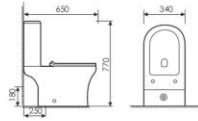

K16B007

Washdown One-piece Toilet
 连体直冲马桶 UF
 Size: 685x365x840mm
 S-trap: 250mm Rughing-in
 P-trap: 180mm Rughing-in

K21005

Toilet Seat
 座头马桶 UF
 Size: 555x355x395mm
 P-trap: 180mm Rughing-in

K20B007

Wall-hung toilet
 直冲挂便器 UF
 Size: 555x355x365mm
 P-trap Rughing-in

K24038

Pedestal One-piece Basin
 连体立柱盆
 Size: 460x510x850mm
 Fixing to wall with back

PIAGET

伯爵系列

The whole sanitary ware show a concise style breaking through for matting restriction, various modern factors gather to satisfy you.

K18014

Washdown Two-piece Toilet
分体直冲马桶 UF
Size: 650x340x770mm
S-trap: 250mm Rughing-in
P-trap: 180mm Rughing-in

K26023

Wall-hung One Piece Basin
连体半挂盆
Size: 530x440x360mm
Fixing to wall with back

K21007

Toilet Seat
座头马桶 UF
Size: 520x360x400mm
P-trap: 180mm Rughing-in