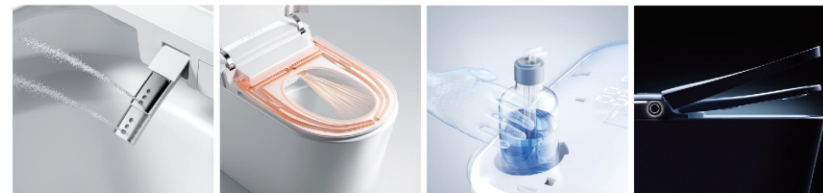

FUNCTION:

- Mobile washing
- Warm air drying
- Spray nozzle memory function
- Three level LCD display screen
- Buttocks washing
- Auto flushing
- Damping slow down mute
- Six level water temperature regulation
- Female washing
- Foot-sensor flush
- Heating of the sixth gear seat ring
- Three layer leakage protection
- Seat heating
- Overheat protection
- Instant heating constant temperature
- Spray nozzle memory function
- IPX4 Waterproof
- Five level warm air drying
- Three layer water filtration
- Moisturizing the intestines and aiding defecation
- Remote control
- Adjustable water Pressure
- Four gear spray rod adjustment
- Energy saving three minute self rest eye