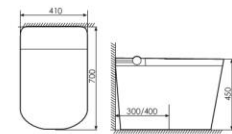

K11A007

Intelligent toilet 智能马桶
Size:700x400x465mm
S-trap:300/400mm Rughing-in

K11A008

Intelligent toilet 智能马桶
Size:700x400x465mm
S-trap:300/400mm Rughing-in

K11A009

Intelligent toilet 智能马桶
Size:700X410X450mm
S-trap:300/400mm Rughing-in

K11A010

Intelligent toilet 智能马桶
Size:683x393x500mm
S-trap:300/400mm

K11A011

Intelligent toilet 智能马桶
Size:600x370x460mm
S-trap:300/400mm Rughing-in

K11A015

Intelligent toilet 智能马桶
Size:595x380x460mm
S-trap:300/400mm Rughing-in

K11A012

Intelligent toilet 智能马桶
Size:680x420x500mm
S-trap:300/400mm

K11A016

Intelligent toilet 智能马桶
Size:680x420x500mm
S-trap:300/400mm

K11A013

Intelligent toilet 智能马桶
Size:700x400x460mm
S-trap:300/400mm

K11A017