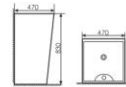

K24021

Pedestal One-piece Basin
连体立柱盆
Size:470x470x830mm
Fixing Fo Wall With Back