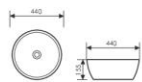

K28A015-3

Counter Top Art Basin
台上艺术盆
Size:400x400x155mm
Above counter mounter