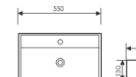

K29A011-2

Counter Top Art Basin
台上艺术盆
Size:550x310x130mm
Above counter mounter