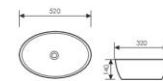

K28B029

Counter Top Art Basin
台上艺术盆
Size:585x380x190mm
Above counter mounter

K28B034

Counter Top Art Basin
台上艺术盆
Size:400x340x145mm
Above counter mounter

K28B033

Counter Top Art Basin
台上艺术盆
Size:520x320x140mm
Above counter mounter