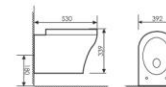

K20E004

Wall-hung Toilet
挂便器
Size: 530x392x339mm
P-trap: 180mm Rughing-in