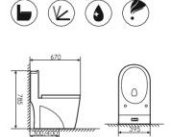

K17B005

Siphonic One-piece Toilet
连体虹吸马桶 PP
Size:670X395X785mm
S-trap:300/400mm Rughing-in