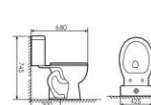

K19A001

Siphonic Two-piece Toilet
分体虹吸马桶 PP
Size:680x425x745mm
S-trap:300mm Rughing-in