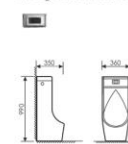

K37017

Under Counter Basin
感应立式小便斗
Size:360x350x990mm
Fixing to wall with back