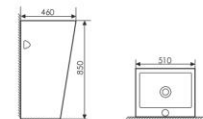

K23002

Wall-mounted Bidet
壁挂妇洗器
Size: 510x365x310mm
Fixing to wall with back

K21002

Toilet Seat
座头马桶 UF
Size: 495x350x395mm
P-trap: 180mm Rughing-in

K26031

Wall-hung One Piece Basin
连体半挂盆
Size: 560x430x380mm
Fixing to wall with back

K22002

Floor Bidet
落地妇洗器
Size: 505x360x440mm
Fixing to wall with back

K24038

Pedestal One-piece Basin
连体立柱盆
Size: 460x510x850mm
Fixing to wall with back

ATHENS

雅典系列

Chinese classical design elements are put into modern design, so Chinese styles connect with western styles freedom and handsome character jump out of classical lingering charm.