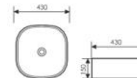

K28B057

Counter Top Art Basin
台上艺术盆
Size:430x430x150mm
Above counter mounter