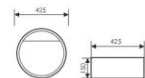

K28A019-1

Counter Top Art Basin
台上艺术盆
Size: 425x425x150mm
Above counter mounter