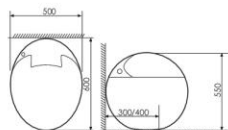

K11A010

Intelligent toilet 智能马桶
Size:683x393x500mm
S-trap:300/400mm

K11A011

Intelligent toilet 智能马桶
Size:600x370x460mm
S-trap:300/400mm Rughing-in

K11A015

Intelligent toilet 智能马桶
Size:595x380x460mm
S-trap:300/400mm Rughing-in

K11A012

Intelligent toilet 智能马桶
Size:680x420x500mm
S-trap:300/400mm

K11A016

Intelligent toilet 智能马桶
Size:680x420x500mm
S-trap:300/400mm

K11A013

Intelligent toilet 智能马桶
Size:700x400x460mm
S-trap:300/400mm

K11A017

Intelligent toilet 智能马桶
Size:620x380x435mm
S-trap:300/400mm Rughing-in

K11A014

Intelligent toilet 智能马桶
Size:600x500x550mm
S-trap:300/400mm Rughing-in

K11A018

Intelligent toilet 智能马桶
Size:720x460x550mm
S-trap:300/400mm Rughing-in