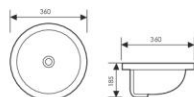

K33A011-36

Under Counter Basin
台下盆
Size:360x360x185mm 400x400x180mm
430x430x165mm