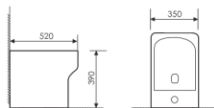

K22022

Floor Bidet
落地妇洗器
Size:520x350x390mm
Fixing to wall with back