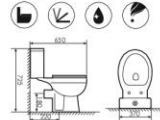

K18019

Washdown Two-piece Toilet
分体直冲马桶 PP
Size:650x370x725mm
S-trap:220mm Rughing-in
P-trap:180mm Rughing-in