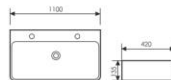

K29A001-7

Counter Top Art Basin
台上艺术盆
Size:600x420x130mm
Above counter moulder

K29A001-10

Counter Top Art Basin
台上艺术盆
Size:900x415x135mm
Above counter moulder

K29A001-11

Counter Top Art Basin
台上艺术盆
Size:1100x420x135mm
Above counter moulder