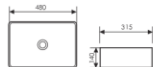

K28A003-2
Counter Top Art Basin
台上艺术盆
Size:480x315x140mm
Above counter mounter