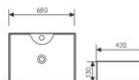

K29B034

Counter Top Art Basin
台上艺术盆
Size:680x420x130mm
Above counter mounter