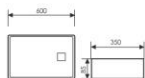

K28A018-4

Counter Top Art Basin
台上艺术盆
Size: 600x350x85mm
Above counter mounter