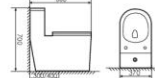

K17B011

Siphonic One-piece Toilet
连体虹吸马桶 UF
Size:660X370x700mm
S-trap:300/400mm Rughing-in