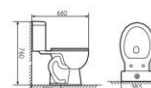

K19A003

Siphonic Two-piece Toilet
分体虹吸马桶 PP
Size:660x385x760mm
S-trap:300mm Rughing-in