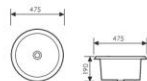

K30027

Mid Counter Art Basin
台中艺术盆
Size:475x475x190mm
Above counter mounter