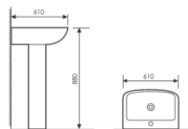

K25015

Pedestal Two-piece Basin
分体立柱盆
Size:600x480x830mm
Fixing to wall with back

K27013

Wall-hung Pedestal Basin
分体半挂盆
Size:600x440x500mm
Fixing to wall with back

K25013

Pedestal Two-piece Basin
分体立柱盆
Size:660x480x810mm
Fixing to wall with back

K18016

Washdown Two-piece Toilet
分体直冲马桶 PP
Size:650x370x795mm
S-trap:250mm Rughing-in
P-trap:180mm Rughing-in

K27012

Wall-hung Pedestal Basin
分体半挂盆
Size:610x460x490mm
Fixing to wall with back

K25015

Pedestal Two-piece Basin
分体立柱盆
Size:610x460x880mm
Fixing to wall with back

K18015

Washdown Two-piece Toilet
分体直冲马桶 PP
Size:700x380x790mm
S-trap:250mm Rughing-in
P-trap:180mm Rughing-in

K22018

Floor Bidet
落地妇洗器
Size:540x370x390mm
Fixing to wall with back

K18024

Washdown Two-piece Toilet
分体直冲马桶 PP
Size:640x400x760mm
S-trap:250mm Rughing-in
P-trap:180mm Rughing-in