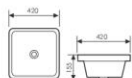

K29B072

Counter Top Art Basin
台上艺术盆
Size:460x260x120mm
Above counter mounter

K30023

Mid Counter Art Basin
台中艺术盆
Size:590x470x170mm
Above counter mounter

K30033

Mid Counter Art Basin
台中艺术盆
Size:420x420x155mm
Above counter mounter