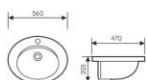

K30004

Mid Counter Art Basin
台中艺术盆
Size:560x470x205mm
Above counter mounter