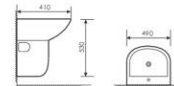

K27014
Wall-hung Pedestal Basin
分体半挂盆
Size:490x410x530mm
Fixing Fo Wall With Back