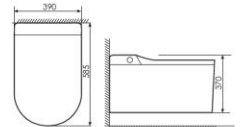

K12B002

Smart Wall-hung Toilet 智能挂便器
Size:580x380x450mm
P-trap, Rughing-in

K12B003

Smart Wall-hung Toilet 智能挂便器
Size:590x380x360mm
P-trap, Rughing-in

K12B004

Smart Wall-hung Toilet 智能挂便器
Size:585x390x370mm
P-trap, Rughing-in

K12B005

Smart Wall-hung Toilet 智能挂便器
Size:585x430x360mm
P-trap, Rughing-in

INTELLIGENT SEAT COVER SERIES

K13001

Intelligent seat cover 智能盖板
Size:495x375x80mm

K13002

Intelligent seat cover 智能盖板
Size:495x375x80mm