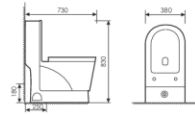

K20A025

Wall-hung Toilet
 对冲挂便器 UF
 Size:545x370x320mm
 P-trap:180mm Rughing-in

K26026

Wall-hung One Piece Basin
 连体半挂盆
 Size:520x370x360mm
 Fixing Fo Wall With Back

K16B009

Washdown Two-piece Toilet
 连体直冲马桶 PP
 size:730x380x830mm
 S-trap:250mm Rughing-in
 P-trap:180mm Rughing-in

K22006

Floor Bidet
 落地妇洗器
 Size:680x370x390mm
 Fixing to wall with back

K27011

Wall-hung Pedestal Basin
 分体半挂盆
 Size:615x485x400mm
 Fixing to wall with back

K16B014

Washdown Two-piece Toilet
 连体直冲马桶 UF
 Size:690x360x740mm
 S-trap:250mm Rughing-in
 P-trap:180mm Rughing-in