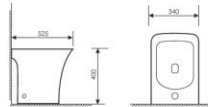

K24038

Pedestal One-piece Basin
 连体立柱盆
 Size: 460x510x850mm
 Fixing to wall with back

PIAGET

伯爵系列

The whole sanitary ware show a concise style breaking through for matting restriction, various modern factors gather to satisfy you.

K18014

Washdown Two-piece Toilet
分体直冲马桶 UF
Size: 650x340x770mm
S-trap: 250mm Rughing-in
P-trap: 180mm Rughing-in

K26023

Wall-hung One Piece Basin
连体半挂盆
Size: 530x440x360mm
Fixing to wall with back

K21007

Toilet Seat
座头马桶 UF
Size: 520x360x400mm
P-trap: 180mm Rughing-in

K24024

Pedestal One-piece Basin
连体立柱盆
Size: 450x450x840mm
Fixing to wall with back

K22014

Floor Bidet
落地妇洗器
Size: 525x340x400mm
Fixing to wall with back

K20A022

Wall-hung toilet
对冲挂便器 UF
Size: 490x340x360mm
P-trap Rughing-in