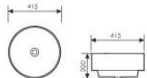

K30028

Mid Counter Art Basin
台中艺术盆
Size:415x415x200mm
Above counter mounter