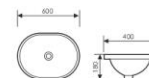

K30012

Mid Counter Art Basin
台中艺术盆
Size:590x400x180mm
Above counter mounter