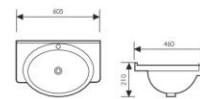

K36007-60

Cabinet Basin

柜盆

Size:605x460x210mm
910x510x210mm

750x500x210mm
1200x510x215mm