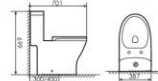

K17C011

Siphonic One-piece Toilet
连体虹吸马桶 UF
Size:701X387x699mm
S-trap:300/400mm Rughing-in