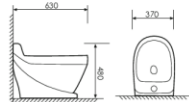

K16B013

Washdown Two-piece Toilet
连体直冲马桶 PP
Size:780x400x760mm
S-trap:250mm Rughing-in
P-trap:180mm Rughing-in

K22007

Floor Bidet
落地妇洗器
Size:630x370x480mm
Fixing to wall with back

K25022

Pedestal Two-piece Basin
分体立柱盆
Size:620x510x880mm
Fixing to wall with back

K16B008

Washdown Two-piece Toilet
连体直冲马桶 PP
Size:730x430x900mm
S-trap:250mm Rughing-in
P-trap:180mm Rughing-in

K20B008

Wall-hung Toilet
直冲挂便器 PP
Size:590x340x405mm
P-trap Rughing-in

K24020

Pedestal Two-piece Basin
连体立柱盆
Size:500x500x840mm
Fixing to wall with back

K16B003

Washdown Two-piece Toilet
连体直冲马桶 PP
Size:700x385x780mm
S-trap:250mm Rughing-in
P-trap:180mm Rughing-in

K27004

Wall-hung Pedestal Basin
分体半挂盆
Size:520x440x490mm
Fixing to wall with back

K25008

Pedestal Two-piece Basin
分体立柱盆
Size:520x440x800mm
Fixing to wall with back

K16B024

Washdown Two-piece Toilet
连体直冲马桶 UF
Size:720x400x790mm
S-trap:250mm Rughing-in
P-trap:180mm Rughing-in

K22008

Floor Bidet
落地妇洗器
Size:540x375x410mm
Fixing to wall with back

K25020

Pedestal Two-piece Basin
分体立柱盆
Size:610x500x835mm
Fixing to wall with back