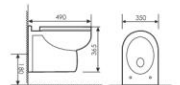

K20A028

Wall-hung Toilet
对冲挂便器 PP
Size:490x350x365mm
P-trap:180mm Rughing-in