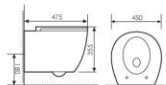

K20A016

Wall-hung Toilet
对冲挂便器 UF
Size:475x450x355mm
P-trap:180mm Rughing-in