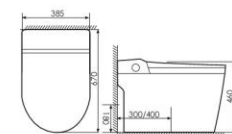

K11A022

Intelligent toilet 智能马桶

Size:680x385x470mm

S-trap:300/400mm P-trap:180mm

K11A023

Intelligent toilet 智能马桶

Size:690x405x490mm

S-trap:300/400mm P-trap:180mm

K11A020

Intelligent toilet 智能马桶

Size:680x385x470mm

S-trap:300/400mm P-trap:180mm

K11A024

Intelligent toilet 智能马桶

Size:683x390x490mm

S-trap:300/400mm P-trap:180mm

K11A021

Intelligent toilet 智能马桶

Size:670x400x470mm

S-trap:300/400mm P-trap:180mm

K11A025

Intelligent toilet 智能马桶

Size:670x385x460mm

S-trap:300/400mm P-trap:180mm