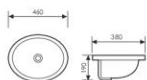

K30007

Mid Counter Art Basin
台中艺术盆
Size:460x380x190mm
Above counter mounter