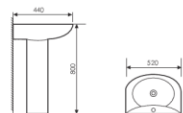

K22007

Floor Bidet
落地妇洗器
Size:630x370x480mm
Fixing to wall with back

K25022

Pedestal Two-piece Basin
分体立柱盆
Size:620x510x880mm
Fixing to wall with back

K16B008

Washdown Two-piece Toilet
连体直冲马桶 PP
Size:730x430x900mm
S-trap:250mm Rughing-in
P-trap:180mm Rughing-in

K20B008

Wall-hung Toilet
直冲挂便器 PP
Size:590x340x405mm
P-trap Rughing-in

K24020

Pedestal Two-piece Basin
连体立柱盆
Size:500x500x840mm
Fixing to wall with back

K16B003

Washdown Two-piece Toilet
连体直冲马桶 PP
Size:700x385x780mm
S-trap:250mm Rughing-in
P-trap:180mm Rughing-in

K27004

Wall-hung Pedestal Basin
分体半挂盆
Size:520x440x490mm
Fixing to wall with back

K25008

Pedestal Two-piece Basin
分体立柱盆
Size:520x440x800mm
Fixing to wall with back

K16B024

Washdown Two-piece Toilet
连体直冲马桶 UF
Size:720x400x790mm
S-trap:250mm Rughing-in
P-trap:180mm Rughing-in