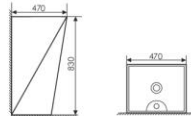

K24022

Pedestal One-piece Basin
连体立柱盆
Size:470x470x830mm
Fixing to wall with back