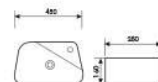

K32016

Wall-hung Art Basin
挂式艺术盆
Size:450x350x130mm
Above counter mounter

K32025

Wall-hung Art Basin
挂式艺术盆
Size:450x280x160mm
Above counter mounter

K32026

Wall-hung Art Basin
挂式艺术盆
Size:450x280x160mm
Above counter mounter