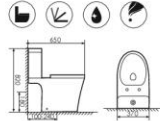

K18005

Washdown Two-piece Toilet
分体直冲马桶 UF
Size:650x370x820mm
S-trap:100-240mm Rughing-in
P-trap:180mm Rughing-in