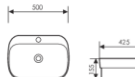

K29A009-1

Counter Top Art Basin
台上艺术盆
Size:500x425x155mm
Above counter mounter