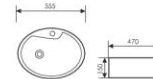

K29B023

Counter Top Art Basin
台上艺术盆
Size:555x470x150mm
Above counter mounter