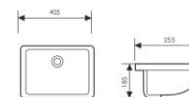

K33A004-54

Under Counter Basin
台下盆
Size:545x380x180mm 595x397x190mm

K33A005-51

Under Counter Basin
台下盆
Size:510x375x180mm 565x395x185mm

K33A006-40

Under Counter Basin
台下盆
Size:405x255x185mm 470x350x205mm
515x380x195mm 560x375x195mm