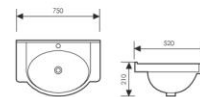

Size:600x480x200mm
900x480x215mm

755x495x210mm
1200x500x225mm

K36006-75

Cabinet Basin

柜盆

Size:750x520x210mm
1055x500x220mm

865x515x220mm
1200x470x215mm

K36007-60