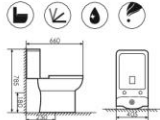

K18028

Washdown Two-piece Toilet
分体直冲马桶 PP
Size:660x405x785mm
S-trap:250mm Rughing-in
P-trap:180mm Rughing-in