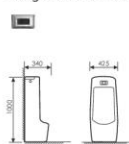

K37016

Under Counter Basin
感应立式小便斗
Size:425x340x1000mm
Fixing to wall with back