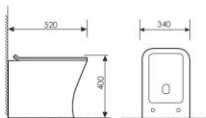

K21008

Toilet Seat
座头马桶 UF
Size: 520x340x400mm
P-trap: 180mm Rughing-in