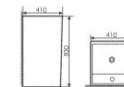

K24015

Pedestal One-piece Basin
连体立柱盆
Size:410x410x830mm
Fixing Fo Wall With Back