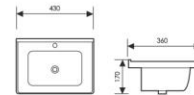

K35003-43

middle side basin

中边盆

Size: 430x360x170mm
600x360x170mm
800x360x170mm
1000x360x170mm

500x360x170mm
700x360x170mm
900x360x170mm