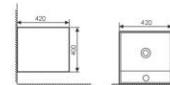

K24035

Pedestal One-piece Basin
连体立柱盆
Size:410x410x840mm
Fixing Fo Wall With Back

K24042

Pedestal One-piece Basin
连体立柱盆
Size:340x340x820mm
Fixing Fo Wall With Back

K26005

Wall-hung One Piece Basin
连体半挂盆
Size:420x420x400mm
Fixing Fo Wall With Back