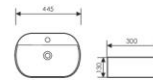

K29B060

Counter Top Art Basin
台上艺术盆
Size:445x300x130mm
Above counter mounter