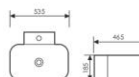

K32001

Wall-hung Art Basin
挂式艺术盆
Size:535x465x155mm
Above counter mounter