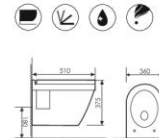

K20B006

Wall-hung Toilet
直冲挂便器 PP
Size: 510x360x375mm
P-trap: 180mm Rughing-in