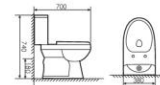

WISDOM FOR LIFE

K18004

Washdown Two-piece Toilet
 分体直冲马桶 UF
 Size: 615x385x820mm
 S-trap: 100-250mm Rughing-in
 P-trap: 180mm Rughing-in

K18012

Washdown Two-piece Toilet
 分体直冲马桶 UF
 Size: 700x380x740mm
 P-trap: 180mm Rughing-in