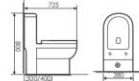

K17B006

Siphonic One-piece Toilet
连体虹吸马桶 PP
Size:725x380x800mm
S-trap:300/400mm Rughing-in