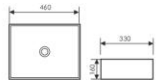

K28A005-4

Counter Top Art Basin
台上艺术盆
Size:460x330x160mm
Above counter mounter