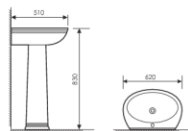

K25026

Pedestal Two-piece Basin
分体立柱盆
Size:620x510x830mm
Fixing to wall with back