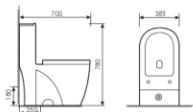

K22007

Floor Bidet
落地妇洗器
Size:630x370x480mm
Fixing to wall with back

K25022

Pedestal Two-piece Basin
分体立柱盆
Size:620x510x880mm
Fixing to wall with back

K16B008

Washdown Two-piece Toilet
连体直冲马桶 PP
Size:730x430x900mm
S-trap:250mm Rughing-in
P-trap:180mm Rughing-in

K20B008

Wall-hung Toilet
直冲挂便器 PP
Size:590x340x405mm
P-trap Rughing-in

K24020

Pedestal Two-piece Basin
连体立柱盆
Size:500x500x840mm
Fixing to wall with back

K16B003

Washdown Two-piece Toilet
连体直冲马桶 PP
Size:700x385x780mm
S-trap:250mm Rughing-in
P-trap:180mm Rughing-in

K27004

Wall-hung Pedestal Basin
分体半挂盆
Size:520x440x490mm
Fixing to wall with back

K25008

Pedestal Two-piece Basin
分体立柱盆
Size:520x440x800mm
Fixing to wall with back

K16B024

Washdown Two-piece Toilet
连体直冲马桶 UF
Size:720x400x790mm
S-trap:250mm Rughing-in
P-trap:180mm Rughing-in