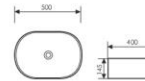

K28B010

Counter Top Art Basin
台上艺术盆
Size:500x400x145mm
Above counter mounter