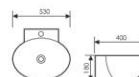

K32002

Wall-hung Art Basin
挂式艺术盆
Size:530x400x180mm
Above counter mounter