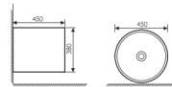

K24032

Pedestal One-piece Basin
连体立柱盆
Size:395x395x830mm
Fixing Fo Wall With Back

K26003

Wall-hung One Piece Basin
连体半挂盆
Size:450x450x380mm
Fixing Fo Wall With Back

K26004

Wall-hung One Piece Basin
连体半挂盆
Size:450x450x380mm
Fixing Fo Wall With Back