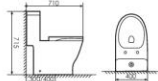

K17C010

Siphonic One-piece Toilet
连体虹吸马桶 UF
Size:710X400x715mm
S-trap:300/400mm Rughing-in