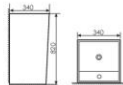

K24042

Pedestal One-piece Basin
连体立柱盆
Size:340x340x820mm
Fixing Fo Wall With Back