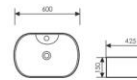

K29B053

Counter Top Art Basin
台上艺术盆
Size:600x425x150mm
Above counter mounter