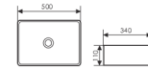

K28A002-5
Counter Top Art Basin
台上艺术盆
Size:500x340x110mm
Above counter mounter