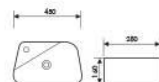

K32025

Wall-hung Art Basin
挂式艺术盆
Size:450x280x160mm
Above counter mounter