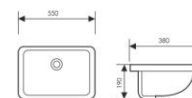

K33C004-55

Under Counter Basin
台下盆
Size:550x380x190mm 595x380x190mm