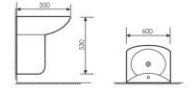

K27008
Wall-hung Pedestal Basin
分体半挂盆
Size:660x500x530mm
Fixing Fo Wall With Back