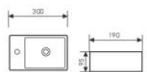

K29B069

Counter Top Art Basin
台上艺术盆
Size:450x220x95mm
Above counter mounter

K29B070

Counter Top Art Basin
台上艺术盆
Size:380x220x95mm
Above counter mounter

K29B071

Counter Top Art Basin
台上艺术盆
Size:300x190x95mm
Above counter mounter