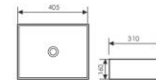

K28A005-1

Counter Top Art Basin
台上艺术盆
Size:340x340x160mm
Above counter mounter

K28A005-2

Counter Top Art Basin
台上艺术盆
Size:410x410x165mm
Above counter mounter

K28A005-3

Counter Top Art Basin
台上艺术盆
Size:405x310x160mm
Above counter mounter