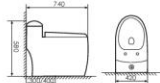

K17A013

Siphonic One-piece Toilet
 连体虹吸马桶 UF
 Size: 690X460x660mm
 S-trap: 300/400mm Rughing-in

K17A017

Siphonic One-piece Toilet
 连体虹吸马桶 UF
 Size: 640X490x610mm
 S-trap: 305/400mm Rughing-in

K17A001

Siphonic One-piece Toilet
 连体虹吸马桶 UF
 Size: 740X420x580mm
 S-trap: 300/400mm Rughing-in