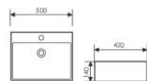

K29B064

Counter Top Art Basin
台上艺术盆
Size:500x420x140mm
Above counter mounter