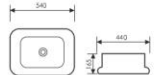

K28A012-3

Counter Top Art Basin
台上艺术盆
Size:540x440x165mm
Above counter mounter