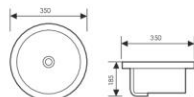

K33A010-35

Under Counter Basin
台下盆
Size:350x350x185mm 400x400x185mm
460x460x205mm