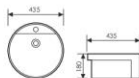

K31003

Semi Art Basin
半嵌艺术盆
Size:435x435x180mm
Above counter mounter