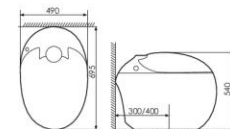

独立水路设计

冲水水路和清洗水路独立设计避免交
叉更卫生。

Independent waterway design

The flushing and cleaning waterways
are designed independently to avoid
intersections and provide better hygiene

无水限制 儿童洗涤

K11A001

Intelligent toilet 智能马桶
Size:695X490X540mm
S-trap:300/400mm Rughing-in