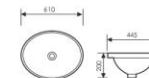

K30011

Mid Counter Art Basin
台中艺术盆
Size:610x455x200mm
Above counter mounter