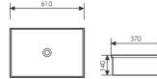

K28B051

Counter Top Art Basin
台上艺术盆
Size:610x370x140mm
Above counter mounter