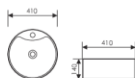

K29A006-3

Counter Top Art Basin
台上艺术盆
Size:410x410x140mm
Above counter mounter