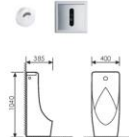

K37034

Under Counter Basin
立式小便斗
Size:400x385x1040mm
Fixing to wall with back