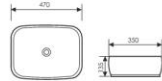

K28B018

Counter Top Art Basin
台上艺术盆
Size:700x380x130mm
Above counter mounter

K28B019

Counter Top Art Basin
台上艺术盆
Size:535x390x160mm
Above counter mounter

K28B020

Counter Top Art Basin
台上艺术盆
Size:470x350x135mm
Above counter mounter