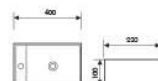

K32022

Wall-hung Art Basin
挂式艺术盆
Size:400x220x100mm
Above counter mounter