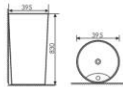

K24032

Pedestal One-piece Basin
连体立柱盆
Size:395x395x830mm
Fixing Fo Wall With Back