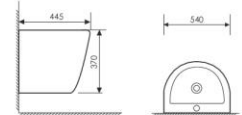

K22001

Floor Bidet
落地妇洗器
Size: 543x362x435mm
Fixing to wall with back

K24020

Pedestal One-piece Basin
连体立柱盆
Size: 500x500x840mm
Fixing to wall with back

ROMA

罗马系列

Smooth and delicate lines, fine structure fine impression, let space at once have different romantic feeling, such as elegant art fine collection, fashion outlook and inner flavor become integral, create outstanding taste!