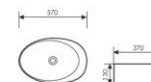

K28B004

Counter Top Art Basin
台上艺术盆
Size:570x370x130mm
Above counter mounter