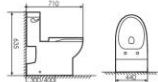

K17C012

Siphonic One-piece Toilet
连体虹吸马桶 UF
Size:710X440x635mm
S-trap:300/400mm Rughing-in