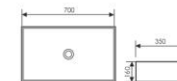

K28A005-7

Counter Top Art Basin
台上艺术盆
Size:770x350x160mm
Above counter mounter