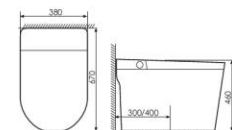

K11A027

Intelligent toilet 智能马桶
Size:680x420x500mm
S-trap:300/400mm

K11A028

Intelligent toilet 智能马桶
Size:670x380x460mm
S-trap:300/400mm Rughing-in

K11A029

Intelligent toilet 智能马桶
Size:680x420x490mm
S-trap:300/400mm Rughing-in

K11A030

Intelligent toilet 智能马桶
Size:680x380x531mm
S-trap:300/400mm Rughing-in

EASY DESIGN

Its soft curves, its simple geometry and its hidden fixations and connections make it a highly aesthetic solution, suiting the lifestyle of any user and fitting into any interior design perfectly.