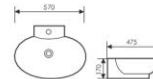

K29B022

Counter Top Art Basin
台上艺术盆
Size:575x435x170mm
Above counter mounter