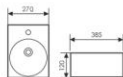

K32023

Wall-hung Art Basin
挂式艺术盆
Size:280x280x95mm
Above counter mounter

K32024

Wall-hung Art Basin
挂式艺术盆
Size:1200x390x140mm
Above counter mounter

K32013

Wall-hung Art Basin
挂式艺术盆
Size:385x270x120mm
Above counter mounter