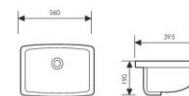

K33A008-56

Under Counter Basin
台下盆
Size:560x395x190mm 600x400x195mm
700x410x200mm