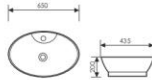

K29B038

Counter Top Art Basin
台上艺术盆
Size:650x435x200mm
Above counter mounter