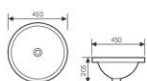

K30010

Mid Counter Art Basin
台中艺术盆
Size:450x450x205mm
Above counter mounter