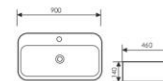

K29A003-3

Counter Top Art Basin
台上艺术盆
Size:750x460x140mm
Above counter mounter

K29A003-4

Counter Top Art Basin
台上艺术盆
Size:800x460x140mm
Above counter mounter

K29A003-5

Counter Top Art Basin
台上艺术盆
Size:900x460x140mm
Above counter mounter