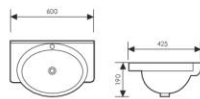

610x395x185mm
810x395x185mm

K36001-60

Cabinet Basin

柜盆

Size:600x425x190mm
760x505x210mm
920x530x215mm

720x510x210mm
800x551x215mm
1002x530x210mm

K37001

Under Counter Basin
感应挂式小便斗
Size:330x330x620mm
Fixing to wall with back