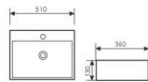

K29A002-2

Counter Top Art Basin
台上艺术盆
Size:510x360x130mm
Above counter mounter