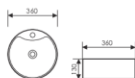

K29A006-2

Counter Top Art Basin
台上艺术盆
Size:360x360x130mm
Above counter mounter