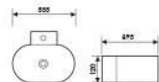

**K33A014-55**

Under Counter Basin
台下盆
Size:555x355x190mm 605x390x185mm

**K33C004-55**

Under Counter Basin
台下盆
Size:550x380x190mm 595x380x190mm

K32005

Wall-hung Art Basin
挂式艺术盆
Size:555x395x120mm
Above counter mounter