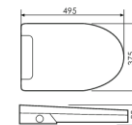

K12B005

Smart Wall-hung Toilet 智能挂便器
Size:585x430x360mm
P-trap, Rughing-in

INTELLIGENT SEAT COVER SERIES

K13001

Intelligent seat cover 智能盖板
Size:495x375x80mm

K13002

Intelligent seat cover 智能盖板
Size:495x375x80mm