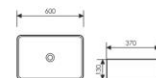

K28A004-3

Counter Top Art Basin
台上艺术盆
Size:600x370x130mm
Above counter mounter