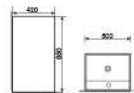

K24034

Pedestal One-piece Basin
连体立柱盆
Size:500x420x850mm
Fixing Fo Wall With Back