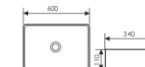

K28A002-7
Counter Top Art Basin
台上艺术盆
Size:600x340x110mm
Above counter mounter