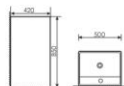

K24034

Pedestal One-piece Basin
连体立柱盆
Size:500x420x850mm
Fixing Fo Wall With Back