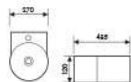

K32007

Wall-hung Art Basin
挂式艺术盆
Size:270x435x120mm
Above counter mounter