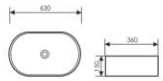

28B013

Counter Top Art Basin
台上艺术盆
Size:630x360x150mm
Above counter mounter