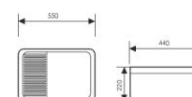

K33A016-55

Under Counter Basin
台下盆
Size:550x400x220mm 600x400x220mm
650x410x220mm