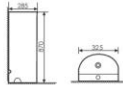

K24007

Pedestal One-piece Basin
连体立柱盆
Size:460x420x850mm
Fixing Fo Wall With Back

K24031

Pedestal One-piece Basin
连体立柱盆
Size:330x330x840mm
Fixing Fo Wall With Back

K24030

Pedestal One-piece Basin
连体立柱盆
Size:320x285x870mm
Fixing Fo Wall With Back