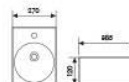

K32013

Wall-hung Art Basin
挂式艺术盆
Size:385x270x120mm
Above counter mounter