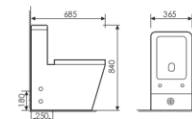

K16B007

Washdown One-piece Toilet
连体直冲马桶 UF
Size: 685x365x840mm
S-trap: 250mm Rughing-in
P-trap: 180mm Rughing-in