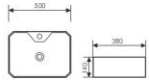

K29B048

Counter Top Art Basin
台上艺术盆
Size:500x380x140mm
Above counter mounter