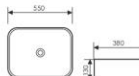

K28A011-1

Counter Top Art Basin
台上艺术盆
Size:550x380x130mm
Above counter mounter