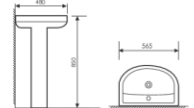

K25001

Pedestal Two-piece Toilet
分体立柱盆
Size:565x480x850mm
Fixing to wall with back