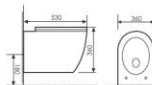

K20A002

Wall-hung Toilet
对冲挂便器 UF
Size:530x360x360mm
P-trap:180mm Rughing-in