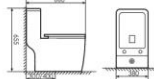

K17B031

Siphonic One-piece Toilet
连体虹吸马桶 UF
Size:660X380X655mm
S-trap:300/400mm Rughing-in