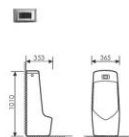

K37014

Under Counter Basin
感应立式小便斗
Size:362x353x1010mm
Fixing to wall with back