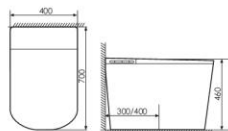

K11A010

Intelligent toilet 智能马桶
Size:683x393x500mm
S-trap:300/400mm

K11A011

Intelligent toilet 智能马桶
Size:600x370x460mm
S-trap:300/400mm Rughing-in

K11A015

Intelligent toilet 智能马桶
Size:595x380x460mm
S-trap:300/400mm Rughing-in

K11A012

Intelligent toilet 智能马桶
Size:680x420x500mm
S-trap:300/400mm

K11A016

Intelligent toilet 智能马桶
Size:680x420x500mm
S-trap:300/400mm

K11A013

Intelligent toilet 智能马桶
Size:700x400x460mm
S-trap:300/400mm

K11A017

Intelligent toilet 智能马桶
Size:620x380x435mm
S-trap:300/400mm Rughing-in

K11A014

Intelligent toilet 智能马桶
Size:600x500x550mm
S-trap:300/400mm Rughing-in

K11A018

Intelligent toilet 智能马桶
Size:720x460x550mm
S-trap:300/400mm Rughing-in