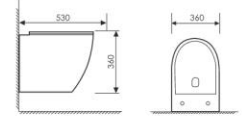

K16A001

Washdown One-piece Toilet
连体直冲马桶 UF
Size: 690x360x835mm
S-trap: 250mm Rughing-in
P-trap: 180mm Rughing-in

K20A002

Wall-hung toilet
对冲挂便器 UF
Size: 530x360x360mm
P-trap Rughing-in

K18001

Washdown Two-piece Toilet
分体直冲马桶 UF
Size: 630x380x785mm
S-trap: 100-250mm Rughing-in
P-trap: 180mm Rughing-in