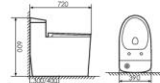

K17A016

Siphonic One-piece Toilet
连体虹吸马桶 UF
Size: 720X390x600mm
S-trap: 300/400mm Rughing-in