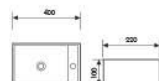

K32011

Wall-hung Art Basin
挂式艺术盆
Size:540x360x140mm
Above counter mounter

K32012

Wall-hung Art Basin
挂式艺术盆
Size:420x280x130mm
Above counter mounter

K32021

Wall-hung Art Basin
挂式艺术盆
Size:400x220x100mm
Above counter mounter