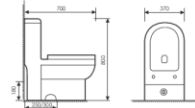

K22006

Floor Bidet
 落地妇洗器
 Size:680x370x390mm
 Fixing to wall with back

K27011

Wall-hung Pedestal Basin
 分体半挂盆
 Size:615x485x400mm
 Fixing to wall with back

K16B014

Washdown Two-piece Toilet
 连体直冲马桶 UF
 Size:690x360x740mm
 S-trap:250mm Rughing-in
 P-trap:180mm Rughing-in

K22022

Floor Bidet
 落地妇洗器
 Size:520x350x390mm
 Fixing to wall with back

K26027

Pedestal Two-piece Toilet
 分体立柱盆
 Size:500x440x360mm
 Fixing to wall with back

K16B002

Washdown Two-piece Toilet
 连体直冲马桶 PP
 Size:700x370x800mm
 S-trap:250/300mm Rughing-in
 P-trap:180mm Rughing-in

K27001

Wall-hung Pedestal Basin
 分体半挂盆
 Size:565x480x500mm
 Fixing to wall with back

K25001

Pedestal Two-piece Toilet
 分体立柱盆
 Size:565x480x850mm
 Fixing to wall with back

K16B013

Washdown Two-piece Toilet
连体直冲马桶 PP
Size:780x400x760mm
S-trap:250mm Rughing-in
P-trap:180mm Rughing-in