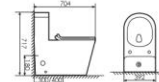

K17C002

Siphonic One-piece Toilet
连体虹吸马桶 UF
Size:704x392x717mm
S-trap:300/400mm Rughing-in
P-trap:180mm Rughing-in