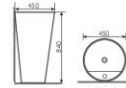

K24012

Pedestal One-piece Basin
连体立柱盆
Size:450x450x840mm
Fixing Fo Wall With Back