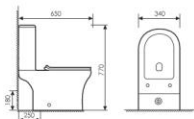

K24024

Pedestal One-piece Basin
连体立柱盆
Size: 450x450x840mm
Fixing to wall with back

K22014

Floor Bidet
落地妇洗器
Size: 525x340x400mm
Fixing to wall with back

K20A022

Wall-hung toilet
对冲挂便器 UF
Size: 490x340x360mm
P-trap Rughing-in

VERSACE

范思哲系列

The whole sanitary ware show a concise style, breaking through formatting restriction, various modern factors gather to satisfy you.

K18013

Washdown Two-piece Toilet
分体直冲马桶 UF
Size: 650x340x770mm
S-trap: 250mm Rughing-in
P-trap: 180mm Rughing-in

K26015

Wall-hung One Piece Basin
连体半挂盆
Size: 470x460x370mm
Fixing to wall with back

K21008

Toilet Seat
座头马桶 UF
Size: 520x340x400mm
P-trap: 180mm Rughing-in

K24026

Pedestal One-piece Basin
连体立柱盆
Size: 475x415x830mm
Fixing to wall with back