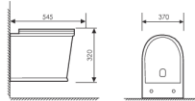

K20A025

Wall-hung Toilet
对冲挂便器 UF
Size:545x370x320mm
P-trap:180mm Rughing-in