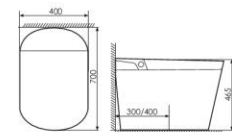

K11A007

Intelligent toilet 智能马桶
Size:700x400x465mm
S-trap:300/400mm Rughing-in

K11A008

Intelligent toilet 智能马桶
Size:700x400x465mm
S-trap:300/400mm Rughing-in

K11A009

Intelligent toilet 智能马桶
Size:700X410X450mm
S-trap:300/400mm Rughing-in

K11A010

Intelligent toilet 智能马桶
Size:683x393x500mm
S-trap:300/400mm

K11A011

Intelligent toilet 智能马桶
Size:600x370x460mm
S-trap:300/400mm Rughing-in

K11A015

Intelligent toilet 智能马桶
Size:595x380x460mm
S-trap:300/400mm Rughing-in