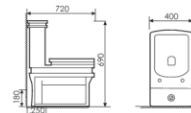

K27004

Wall-hung Pedestal Basin
分体半挂盆
Size:520x440x490mm
Fixing to wall with back

K25008

Pedestal Two-piece Basin
分体立柱盆
Size:520x440x800mm
Fixing to wall with back

K16B024

Washdown Two-piece Toilet
连体直冲马桶 UF
Size:720x400x790mm
S-trap:250mm Rughing-in
P-trap:180mm Rughing-in