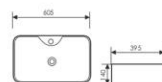

K29B008

Counter Top Art Basin
台上艺术盆
Size:1100x400x140mm
Above counter mounter

K29B009

Counter Top Art Basin
台上艺术盆
Size:480x370x135mm
Above counter mounter

K29B0010

Counter Top Art Basin
台上艺术盆
Size:605x395x140mm
Above counter mounter