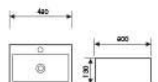

K32014

Wall-hung Art Basin
挂式艺术盆
Size:430x300x130mm
Above counter mounter