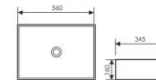

K28A005-5

Counter Top Art Basin
台上艺术盆
Size:560x345x160mm
Above counter mounter