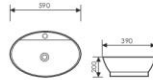

K29B039

Counter Top Art Basin
台上艺术盆
Size:590x390x200mm
Above counter mounter