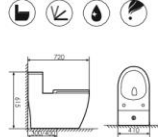

K17B010

Siphonic One-piece Toilet
连体虹吸马桶 PP
Size:680X360X780mm
S-trap:300/400mm Rughing-in

K17B035

Siphonic One-piece Toilet
连体虹吸马桶 UF
Size:690X380X620mm
S-trap:300/400mm Rughing-in

K17B034

Siphonic One-piece Toilet
连体虹吸马桶 UF
Size:700X394X660mm
S-trap:300/400mm Rughing-in