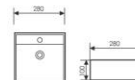

K29A013-3

Counter Top Art Basin
台上艺术盆
Size:600x310x130mm
Above counter moulder

K29A013-4

Counter Top Art Basin
台上艺术盆
Size:790x310x130mm
Above counter moulder

K29A014-1

Counter Top Art Basin
台上艺术盆
Size:280x280x100mm
Above counter moulder