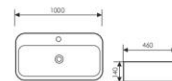

K29A003-6

Counter Top Art Basin
台上艺术盆
Size:1000x460x140mm
Above counter mounter