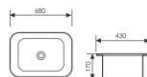

K30013

Mid Counter Art Basin
台中艺术盆
Size:680x430x170mm
Above counter mounter