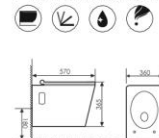

K20B004

Wall-hung Toilet
直冲挂便器 UF
Size: 570x360x365mm
P-trap: 180mm Rughing-in