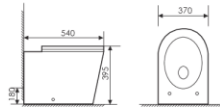

K21003

Toilet Seat
座头马桶 UF
Size: 540x370x395mm
P-trap: 180mm Rughing-in