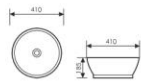

K28A016-2

Counter Top Art Basin
台上艺术盆
Size:410x410x185mm
Above counter mounter