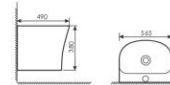

K26001

Wall-hung One Piece Basin
连体半挂盆
Size:565x490x380mm
Fixing Fo Wall With Back