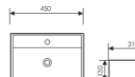

K29A011-1

Counter Top Art Basin
台上艺术盆
Size:450x310x130mm
Above counter mounter