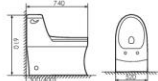

K17C018

Siphonic One-piece Toilet
连体虹吸马桶 UF
Size:740X520x610mm
S-trap:300/400mm Rughing-in