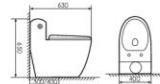

K17A004

Siphonic One-piece Toilet
连体虹吸马桶 PP
Size: 630X400x650mm
S-trap: 300/400mm Rughing-in