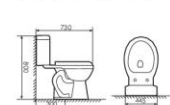

K19A001

Siphonic Two-piece Toilet
分体虹吸马桶 PP
Size:680x425x745mm
S-trap:300mm Rughing-in

K19B001

Siphonic Two-piece Toilet
分体虹吸马桶 PP
Size:710x450x790mm
S-trap:300mm Rughing-in

K19B002

Siphonic Two-piece Toilet
分体虹吸马桶 PP
Size:730x445x800mm
S-trap:300mm Rughing-in