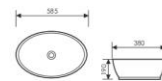

K28B029

Counter Top Art Basin
台上艺术盆
Size:585x380x190mm
Above counter mounter