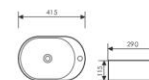

K29B031

Counter Top Art Basin
台上艺术盆
Size:415x290x115mm
Above counter mounter