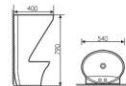

K24039

Pedestal One-piece Basin
连体立柱盆
Size:540x400x790mm
Fixing Fo Wall With Back