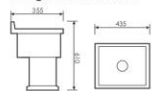

K43B004

Mop Tun
拖布池
Size:435x355x610mm
Fixing to wall with back