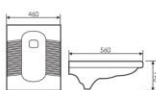

K38A010

Squatting Pan
蹲便器
Size:560x440x190mm
Build-in Platform