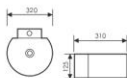

K32008

Wall-hung Art Basin
挂式艺术盆
Size:320x310x125mm
Above counter mounter