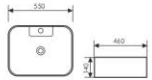

K29B055

Counter Top Art Basin
台上艺术盆
Size:500x400x135mm
Above counter mounter