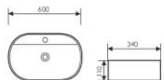

K29A005-4

Counter Top Art Basin
台上艺术盆
Size:600x340x110mm
Above counter mounter