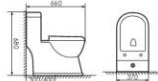

K17B017

Siphonic One-piece Toilet
连体虹吸马桶 PP
Size:660x370x680mm
S-trap:300/400mm Rughing-in