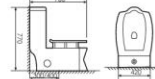

K17B023

Siphonic One-piece Toilet
连体虹吸马桶 PP
Size:780X420x770mm
S-trap:300/400mm Rughing-in