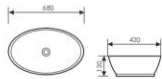

K28B039

Counter Top Art Basin
台上艺术盆
Size:680x420x120mm
Above counter mounter