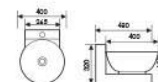

K32027

Wall-hung Art Basin
挂式艺术盆
Size:265x430x320mm
400x400x155mm