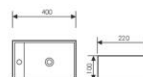

K32012

Wall-hung Art Basin
挂式艺术盆
Size:420x280x130mm
Above counter mounter

K32021

Wall-hung Art Basin
挂式艺术盆
Size:400x220x100mm
Above counter mounter

K32022

Wall-hung Art Basin
挂式艺术盆
Size:400x220x95mm
Above counter mounter