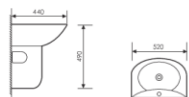

K22007

Floor Bidet
落地妇洗器
Size:630x370x480mm
Fixing to wall with back

K25022

Pedestal Two-piece Basin
分体立柱盆
Size:620x510x880mm
Fixing to wall with back

K16B008

Washdown Two-piece Toilet
连体直冲马桶 PP
Size:730x430x900mm
S-trap:250mm Rughing-in
P-trap:180mm Rughing-in

K20B008

Wall-hung Toilet
直冲挂便器 PP
Size:590x340x405mm
P-trap Rughing-in

K24020

Pedestal Two-piece Basin
连体立柱盆
Size:500x500x840mm
Fixing to wall with back

K16B003

Washdown Two-piece Toilet
连体直冲马桶 PP
Size:700x385x780mm
S-trap:250mm Rughing-in
P-trap:180mm Rughing-in

K27004

Wall-hung Pedestal Basin
分体半挂盆
Size:520x440x490mm
Fixing to wall with back

K25008

Pedestal Two-piece Basin
分体立柱盆
Size:520x440x800mm
Fixing to wall with back

K16B024

Washdown Two-piece Toilet
连体直冲马桶 UF
Size:720x400x790mm
S-trap:250mm Rughing-in
P-trap:180mm Rughing-in