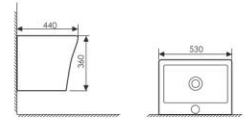

K26023

Wall-hung One Piece Basin
连体半挂盆
Size: 530x440x360mm
Fixing to wall with back