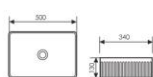

K28A008-3

Counter Top Art Basin
台上艺术盆
Size:500x340x130mm
Above counter mounter