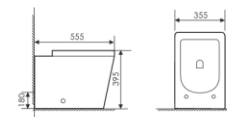

K21005

Toilet Seat
座头马桶 UF
Size: 555x355x395mm
P-trap: 180mm Rughing-in