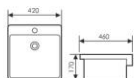

K31006

Semi Art Basin
半嵌艺术盆
Size:420x460x170mm
Above counter mounter