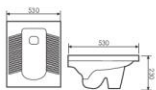

Squatting Pan
蹲便器
Size:600x460x240mm
Build-in Platform

K38A003

Squatting Pan
蹲便器
Size:530x430x230mm
Build-in Platform

K38A005

Squatting Pan
蹲便器
Size:600x460x240mm
Build-in Platform

K38A009

Squatting Pan
蹲便器
Size:570x440x230mm
Build-in Platform