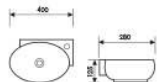

K32006

Wall-hung Art Basin
挂式艺术盆
Size:400x280x120mm
Above counter mounter