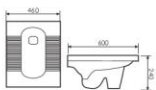

Squatting Pan
蹲便器
Size:600x460x240mm
Build-in Platform

K38A003

Squatting Pan
蹲便器
Size:530x430x230mm
Build-in Platform

K38A005

Squatting Pan
蹲便器
Size:600x460x240mm
Build-in Platform

K38A009

Squatting Pan
蹲便器
Size:570x440x230mm
Build-in Platform