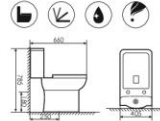

K18031

Washdown Two-piece Toilet
分体直冲马桶 PP
Size:650x365x790mm
S-trap:250mm Rughing-in
P-trap:180mm Rughing-in