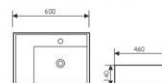

K29B002

Counter Top Art Basin
台上艺术盆
Size:600x460x140mm
Above counter mounter