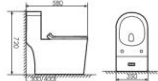

K17B012

Siphonic One-piece Toilet
连体虹吸马桶 PP
Size:700x375x760mm
S-trap:300mm Rughing-in

K17B022

Siphonic One-piece Toilet
连体虹吸马桶 PP
Size:580x370x730mm
S-trap:300/400mm Rughing-in

K17B021

Siphonic One-piece Toilet
连体虹吸马桶 PP
Size:580x350x720mm
S-trap:300/400mm Rughing-in