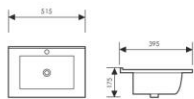

K34002-50

Thin Edge Basin

薄边盆

Size: 515x395x175mm
765x395x175mm
1015x395x175mm

615x395x175mm
815x395x175mm