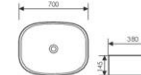

**K28A007-2**

Counter Top Art Basin
台上艺术盆
Size:500x390x140mm
Above counter mounter

**K28A007-3**

Counter Top Art Basin
台上艺术盆
Size:600x380x140mm
Above counter mounter

**K28A007-4**

Counter Top Art Basin
台上艺术盆
Size:700x380x145mm
Above counter mounter