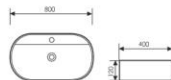

K29A005-3

Counter Top Art Basin
台上艺术盆
Size:600x400x120mm
Above counter mounter

K29A005-4

Counter Top Art Basin
台上艺术盆
Size:600x340x110mm
Above counter mounter

K29A005-5

Counter Top Art Basin
台上艺术盆
Size:800x400x120mm
Above counter mounter