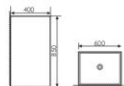

K24006

Pedestal One-piece Basin
连体立柱盆
Size:600x400x850mm
Fixing Fo Wall With Back