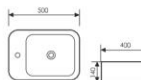

K29B035

Counter Top Art Basin
台上艺术盆
Size:500x400x140mm
Above counter mounter