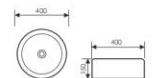

K28B060

Counter Top Art Basin
台上艺术盆
Size:470x470x100mm
Above counter mounter