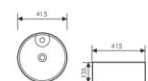

K29B054

Counter Top Art Basin
台上艺术盆
Size:415x415x135mm
Above counter mounter