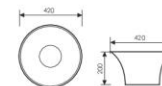

K28A014-6

Counter Top Art Basin
台上艺术盆
Size:420x420x200mm
Above counter mounter