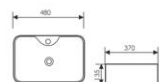

K29B009

Counter Top Art Basin
台上艺术盆
Size:480x370x135mm
Above counter mounter