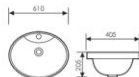

K30024

Mid Counter Art Basin
台中艺术盆
Size:610x450x205mm
Above counter mounter