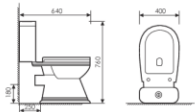

K25015

Pedestal Two-piece Basin
分体立柱盆
Size:600x480x830mm
Fixing to wall with back

K27013

Wall-hung Pedestal Basin
分体半挂盆
Size:600x440x500mm
Fixing to wall with back

K25013

Pedestal Two-piece Basin
分体立柱盆
Size:660x480x810mm
Fixing to wall with back

K18016

Washdown Two-piece Toilet
分体直冲马桶 PP
Size:650x370x795mm
S-trap:250mm Rughing-in
P-trap:180mm Rughing-in

K27012

Wall-hung Pedestal Basin
分体半挂盆
Size:610x460x490mm
Fixing to wall with back

K25015

Pedestal Two-piece Basin
分体立柱盆
Size:610x460x880mm
Fixing to wall with back

K18015

Washdown Two-piece Toilet
分体直冲马桶 PP
Size:700x380x790mm
S-trap:250mm Rughing-in
P-trap:180mm Rughing-in

K22018

Floor Bidet
落地妇洗器
Size:540x370x390mm
Fixing to wall with back

K18024

Washdown Two-piece Toilet
分体直冲马桶 PP
Size:640x400x760mm
S-trap:250mm Rughing-in
P-trap:180mm Rughing-in

K22019

Floor Bidet
落地妇洗器
Size:550x360x400mm
Fixing to wall with back

K25026

Pedestal Two-piece Basin
分体立柱盆
Size:620x510x830mm
Fixing to wall with back

K27005

Wall-hung Pedestal Basin
分体半挂盆
Size:540x460x560mm
Fixing to wall with back