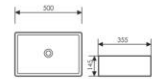

K28B036

Counter Top Art Basin
台上艺术盆
Size:500x355x145mm
Above counter mounter