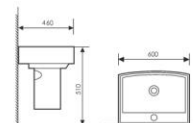

K24022

Pedestal One-piece Basin
连体立柱盆
Size:470x470x830mm
Fixing to wall with back

K16B030

Washdown Two-piece Toilet
连体直冲马桶 UF
Size:700x380x820mm
S-trap:250mm Rughing-in
P-trap:180mm Rughing-in

K27012

Wall-hung Pedestal Basin
分体半挂盆
Size:600x460x510mm
Fixing to wall with back