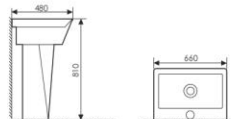

K25015

Pedestal Two-piece Basin
分体立柱盆
Size:600x480x830mm
Fixing to wall with back

K27013

Wall-hung Pedestal Basin
分体半挂盆
Size:600x440x500mm
Fixing to wall with back

K25013

Pedestal Two-piece Basin
分体立柱盆
Size:660x480x810mm
Fixing to wall with back