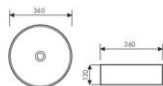

K28A001-2

Counter Top Art Basin
台上艺术盆
Size:360x360x120mm
Above counter mounter