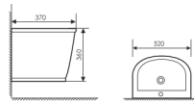

K26026

Wall-hung One Piece Basin
连体半挂盆
Size:520x370x360mm
Fixing Fo Wall With Back