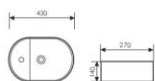

K29B062

Counter Top Art Basin
台上艺术盆
Size:430x270x140mm
Above counter mounter