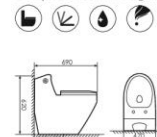

K17A011

Siphonic One-piece Toilet
连体虹吸马桶 UF
Size:690X470x620mm
S-trap:300/400mm Rughing-in