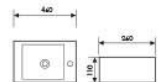

K32018

Wall-hung Art Basin
挂式艺术盆
Size:460x260x110mm
Above counter mounter