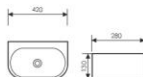

K32012

Wall-hung Art Basin
挂式艺术盆
Size:420x280x130mm
Above counter mounter