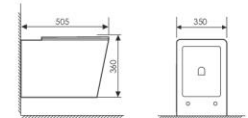

K20A004

Wall-hung toilet
对冲挂便器 UF
Size: 505x350x360mm
P-trap Rughing-in