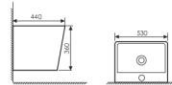

K26002

Wall-hung One Piece Basin
连体半挂盆
Size:530x440x360mm
Fixing Fo Wall With Back