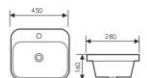

K30032

Mid Counter Art Basin
台中艺术盆
Size:450x280x160mm
Above counter mounter