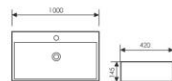

K29A002-4

Counter Top Art Basin
台上艺术盆
Size:600x420x145mm
Above counter mounter

K29A002-5

Counter Top Art Basin
台上艺术盆
Size:750x420x145mm
Above counter mounter

K29A002-6

Counter Top Art Basin
台上艺术盆
Size:1000x420x145mm
Above counter mounter