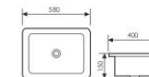

K30026

Mid Counter Art Basin
台中艺术盆
Size:580x400x150mm
Above counter mounter