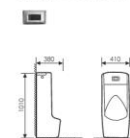

K37015

Under Counter Basin
感应立式小便斗
Size:410x380x1010mm
Fixing to wall with back