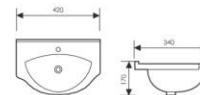

K36002-40

Cabinet Basin

柜盆

Size:420x340x170mm
550x410x190mm
640x510x200mm
800x500x220mm

505x405x200mm
600x500x220mm
705x505x220mm
1020x500x220mm