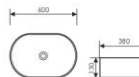

K28A004-2

Counter Top Art Basin
台上艺术盆
Size:480x370x130mm
Above counter mounter

K28A004-3

Counter Top Art Basin
台上艺术盆
Size:600x370x130mm
Above counter mounter

K28A009-1

Counter Top Art Basin
台上艺术盆
Size:600x380x130mm
Above counter mounter