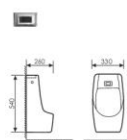

K37007

Under Counter Basin
感应挂式小便斗
Size: 330x290x540mm
Fixing to wall with back