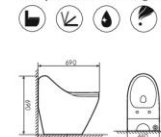

K17A010

Siphonic One-piece Toilet
连体虹吸马桶 UF
Size:690X460x690mm
S-trap:300/400mm Rughing-in