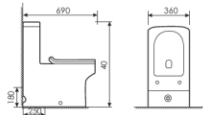

K22006

Floor Bidet
 落地妇洗器
 Size:680x370x390mm
 Fixing to wall with back

K27011

Wall-hung Pedestal Basin
 分体半挂盆
 Size:615x485x400mm
 Fixing to wall with back

K16B014

Washdown Two-piece Toilet
 连体直冲马桶 UF
 Size:690x360x740mm
 S-trap:250mm Rughing-in
 P-trap:180mm Rughing-in