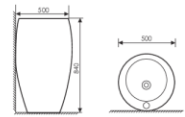

K24020

Pedestal Two-piece Basin
连体立柱盆
Size:500x500x840mm
Fixing to wall with back