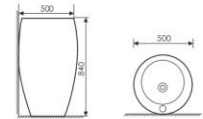

K23001

Wall-mounted Bidet
壁挂妇洗器
Size: 555x365x330mm
Fixing to wall with back

K21012

Toilet Seat
座头马桶 UF
Size: 560x360x400mm
P-trap: 180mm Rughing-in

K26030

Wall-hung One Piece Basin
连体半挂盆
Size: 540x445x370mm
Fixing to wall with back

K22001

Floor Bidet
落地妇洗器
Size: 543x362x435mm
Fixing to wall with back

K24020

Pedestal One-piece Basin
连体立柱盆
Size: 500x500x840mm
Fixing to wall with back

ROMA

罗马系列

Smooth and delicate lines, fine structure fine impression, let space at once have different romantic feeling, such as elegant art fine collection, fashion outlook and inner flavor become integral, create outstanding taste!