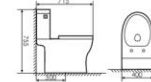

K19B007

Siphonic Two-piece Toilet
分体虹吸马桶 PP
Size:715x400x755mm
S-trap:300mm Rughing-in