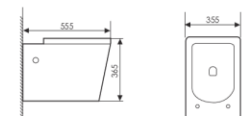

K20B007

Wall-hung toilet
直冲挂便器 UF
Size: 555x355x365mm
P-trap Rughing-in