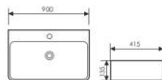

K29A001-10

Counter Top Art Basin
台上艺术盆
Size:900x415x135mm
Above counter moulder