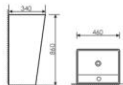

K24040

Pedestal One-piece Basin
连体立柱盆
Size:460x340x840mm
Fixing Fo Wall With Back