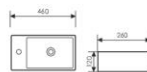

K29B072

Counter Top Art Basin
台上艺术盆
Size:460x260x120mm
Above counter mounter