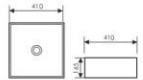

K28A005-2

Counter Top Art Basin
台上艺术盆
Size:410x410x165mm
Above counter mounter