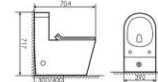

K17B017

Siphonic One-piece Toilet
连体虹吸马桶 PP
Size:660x370x680mm
S-trap:300/400mm Rughing-in

K17B016

Siphonic One-piece Toilet
连体虹吸马桶 PP
Size:630x350x715mm
S-trap:300/400mm Rughing-in

K17C001

Siphonic One-piece Toilet
连体虹吸马桶 UF
Size:704x392x717mm
S-trap:300/400mm Rughing-in