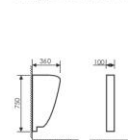

**K37F001**

Floor Urinal
小便斗隔板
Size: 430x80x800mm
Fixing to wall with back

**K37F002**

Floor Urinal
小便斗隔板
Size: 360x100x750mm
Fixing to wall with back

**K37046**

Under Counter Basin
感应挂式小便斗
Size: 375x320x680mm
Fixing to wall with back