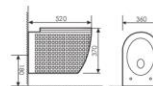

K20C005

Wall-hung Toilet
单孔冲挂式便器 UF
Size:520x360x370mm
P-trap:180mm Rughing-in