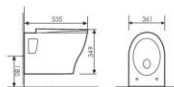

K20E001

Wall-hung Toilet
挂便器
Size: 535x361x349mm
P-trap: 180mm Rughing-in