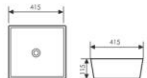

K28B056

Counter Top Art Basin
台上艺术盆
Size:415x415x115mm
Above counter mounter