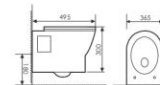

K20A016

Wall-hung Toilet
对冲挂便器 UF
Size:475x450x355mm
P-trap:180mm Rughing-in

K20A015

Wall-hung Toilet
对冲挂便器 UF
Size:505x360x305mm
P-trap:180mm Rughing-in

K20A027

Wall-hung Toilet
对冲挂便器 PP
Size:495x365x300mm
P-trap:180mm Rughing-in