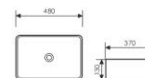

K28A004-2

Counter Top Art Basin
台上艺术盆
Size:480x370x130mm
Above counter mounter