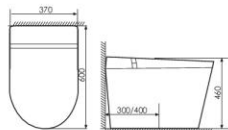

K11A007

Intelligent toilet 智能马桶
Size:700x400x465mm
S-trap:300/400mm Rughing-in

K11A008

Intelligent toilet 智能马桶
Size:700x400x465mm
S-trap:300/400mm Rughing-in

K11A009

Intelligent toilet 智能马桶
Size:700X410X450mm
S-trap:300/400mm Rughing-in

K11A010

Intelligent toilet 智能马桶
Size:683x393x500mm
S-trap:300/400mm

K11A011

Intelligent toilet 智能马桶
Size:600x370x460mm
S-trap:300/400mm Rughing-in

K11A015

Intelligent toilet 智能马桶
Size:595x380x460mm
S-trap:300/400mm Rughing-in

K11A012

Intelligent toilet 智能马桶
Size:680x420x500mm
S-trap:300/400mm

K11A016

Intelligent toilet 智能马桶
Size:680x420x500mm
S-trap:300/400mm

K11A013

Intelligent toilet 智能马桶
Size:700x400x460mm
S-trap:300/400mm

K11A017