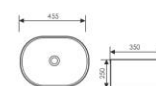

K28A014-5

Counter Top Art Basin
台上艺术盆
Size:455x350x250mm
Above counter mounter