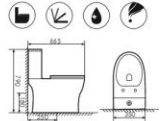

K18009

Washdown Two-piece Toilet
分体直冲马桶 UF
Size:665x350x790mm
S-trap:250mm Rughing-in
P-trap:180mm Rughing-in