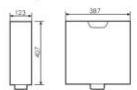

K39A001

Water Tank
蹲便水箱
Size:387x123x407mm
Fixing to wall with back