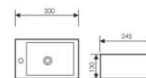

K32019

Wall-hung Art Basin
挂式艺术盆
Size:500x245x130mm
Above counter mounter