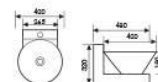

K32028

Wall-hung Art Basin
挂式艺术盆
Size:265x430x320mm
420x420x150mm