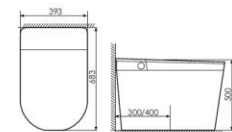

K11A007

Intelligent toilet 智能马桶
Size:700x400x465mm
S-trap:300/400mm Rughing-in

K11A008

Intelligent toilet 智能马桶
Size:700x400x465mm
S-trap:300/400mm Rughing-in

K11A009

Intelligent toilet 智能马桶
Size:700X410X450mm
S-trap:300/400mm Rughing-in

K11A010

Intelligent toilet 智能马桶
Size:683x393x500mm
S-trap:300/400mm

K11A011

Intelligent toilet 智能马桶
Size:600x370x460mm
S-trap:300/400mm Rughing-in

K11A015

Intelligent toilet 智能马桶
Size:595x380x460mm
S-trap:300/400mm Rughing-in

K11A012

Intelligent toilet 智能马桶
Size:680x420x500mm
S-trap:300/400mm

K11A016

Intelligent toilet 智能马桶
Size:680x420x500mm
S-trap:300/400mm

K11A013

Intelligent toilet 智能马桶
Size:700x400x460mm
S-trap:300/400mm

K11A017