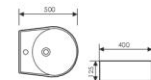

K29B028

Counter Top Art Basin
台上艺术盆
Size:500x400x125mm
Above counter mounter