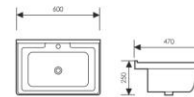

K35002-60

middle side basin

中边盆

Size: 600x470x250mm
800x470x250mm
1000x470x250mm

700x470x250mm
900x470x250mm