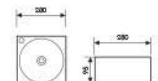

K32023

Wall-hung Art Basin
挂式艺术盆
Size:280x280x95mm
Above counter mounter