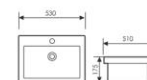

**K30007**

Mid Counter Art Basin
台中艺术盆
Size:460x380x190mm
Above counter mounter

**K30008**

Mid Counter Art Basin
台中艺术盆
Size:490x445x190mm
Above counter mounter

**K31001**

Semi Art Basin
半嵌艺术盆
Size:530x510x175mm
Above counter mounter