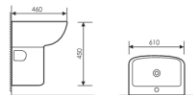

K24022

Pedestal One-piece Basin
连体立柱盆
Size:470x470x830mm
Fixing to wall with back

K16B030

Washdown Two-piece Toilet
连体直冲马桶 UF
Size:700x380x820mm
S-trap:250mm Rughing-in
P-trap:180mm Rughing-in

K27012

Wall-hung Pedestal Basin
分体半挂盆
Size:600x460x510mm
Fixing to wall with back

K25015

Pedestal Two-piece Basin
分体立柱盆
Size:600x480x830mm
Fixing to wall with back

K27013

Wall-hung Pedestal Basin
分体半挂盆
Size:600x440x500mm
Fixing to wall with back

K25013

Pedestal Two-piece Basin
分体立柱盆
Size:660x480x810mm
Fixing to wall with back

K18016

Washdown Two-piece Toilet
分体直冲马桶 PP
Size:650x370x795mm
S-trap:250mm Rughing-in
P-trap:180mm Rughing-in

K27012

Wall-hung Pedestal Basin
分体半挂盆
Size:610x460x490mm
Fixing to wall with back

K25015

Pedestal Two-piece Basin
分体立柱盆
Size:610x460x880mm
Fixing to wall with back