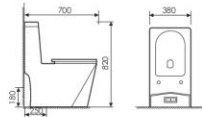

K27004

Wall-hung Pedestal Basin
分体半挂盆
Size:520x440x490mm
Fixing to wall with back

K25008

Pedestal Two-piece Basin
分体立柱盆
Size:520x440x800mm
Fixing to wall with back

K16B024

Washdown Two-piece Toilet
连体直冲马桶 UF
Size:720x400x790mm
S-trap:250mm Rughing-in
P-trap:180mm Rughing-in

K22008

Floor Bidet
落地妇洗器
Size:540x375x410mm
Fixing to wall with back

K25020

Pedestal Two-piece Basin
分体立柱盆
Size:610x500x835mm
Fixing to wall with back

K16B017

Washdown Two-piece Toilet
连体直冲马桶 UF
Size:680x370x835mm
S-trap:250mm Rughing-in