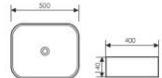

K28B058

Counter Top Art Basin
台上艺术盆
Size:500x400x140mm
Above counter mounter