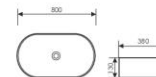

K28A009-3

Counter Top Art Basin
台上艺术盆
Size:800x380x130mm
Above counter mounter