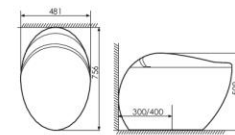

The interface of the light and single-handed usage In-Wash Inspira remote control isso intuitive that anyone will be able to use it from the first time.

Intelligent

——人体感应翻盖——

K11A003

Intelligent toilet 智能马桶
Size:756X481X509mm
S-trap,300/400mm Rughing-in