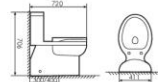

K17C017

Siphonic One-piece Toilet
连体虹吸马桶 UF
Size:720X411x706mm
S-trap:300/400mm Rughing-in