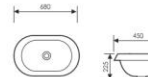

K30019

Mid Counter Art Basin
台中艺术盆
Size:680x450x255mm
Above counter mounter