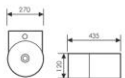

K32007

Wall-hung Art Basin
挂式艺术盆
Size:270x435x120mm
Above counter mounter