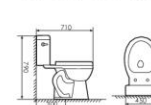

K19B001

Siphonic Two-piece Toilet
分体虹吸马桶 PP
Size:710x450x790mm
S-trap:300mm Rughing-in