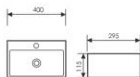

K32015

Wall-hung Art Basin
挂式艺术盆
Size:400x295x115mm
Above counter mounter