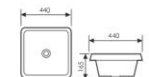

K30025

Counter Top Art Basin
台上艺术盆
Size:440x440x165mm
Above counter mounter