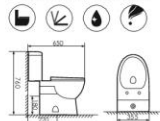

K18022

Washdown Two-piece Toilet
分体直冲马桶 PP
Size:650x355x760mm
S-trap:220mm Rughing-in
P-trap:180mm Rughing-in