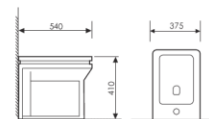

K22008

Floor Bidet
落地妇洗器
Size:540x375x410mm
Fixing to wall with back