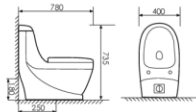

K22022

Floor Bidet
 落地妇洗器
 Size:520x350x390mm
 Fixing to wall with back

K26027

Pedestal Two-piece Toilet
 分体立柱盆
 Size:500x440x360mm
 Fixing to wall with back

K16B002

Washdown Two-piece Toilet
 连体直冲马桶 PP
 Size:700x370x800mm
 S-trap:250/300mm Rughing-in
 P-trap:180mm Rughing-in

K27001

Wall-hung Pedestal Basin
 分体半挂盆
 Size:565x480x500mm
 Fixing to wall with back

K25001

Pedestal Two-piece Toilet
 分体立柱盆
 Size:565x480x850mm
 Fixing to wall with back

K16B013

Washdown Two-piece Toilet
连体直冲马桶 PP
Size:780x400x760mm
S-trap:250mm Rughing-in
P-trap:180mm Rughing-in

K22007

Floor Bidet
落地妇洗器
Size:630x370x480mm
Fixing to wall with back

K25022

Pedestal Two-piece Basin
分体立柱盆
Size:620x510x880mm
Fixing to wall with back

K16B008

Washdown Two-piece Toilet
连体直冲马桶 PP
Size:730x430x900mm
S-trap:250mm Rughing-in
P-trap:180mm Rughing-in