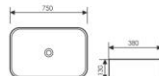

K28A011-3

Counter Top Art Basin
台上艺术盆
Size:750x380x130mm
Above counter mounter