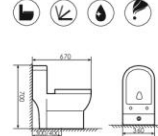

K17B008

Siphonic One-piece Toilet
连体虹吸马桶 PP
Size:670X360X700mm
S-trap:300/400mm Rughing-in