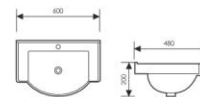

K36005-60

Cabinet Basin

柜盆

Size:600x480x200mm
900x480x215mm

755x495x210mm
1200x500x225mm