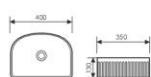

K28A008-3

Counter Top Art Basin
台上艺术盆
Size:500x340x130mm
Above counter mounter

K28A008-4

Counter Top Art Basin
台上艺术盆
Size:490x310x130mm
Above counter mounter

K28A008-5

Counter Top Art Basin
台上艺术盆
Size:400x350x130mm
Above counter mounter