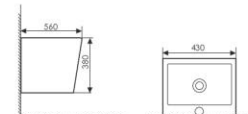

K23002

Wall-mounted Bidet
壁挂妇洗器
Size: 510x365x310mm
Fixing to wall with back

K21002

Toilet Seat
座头马桶 UF
Size: 495x350x395mm
P-trap: 180mm Rughing-in

K26031

Wall-hung One Piece Basin
连体半挂盆
Size: 560x430x380mm
Fixing to wall with back

K22002

Floor Bidet
落地妇洗器
Size: 505x360x440mm
Fixing to wall with back

K24038

Pedestal One-piece Basin
连体立柱盆
Size: 460x510x850mm
Fixing to wall with back

ATHENS

雅典系列

Chinese classical design elements are put into modern design, so Chinese styles connect with western styles freedom and handsome character jump out of classical lingering charm.