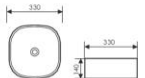

K28B045

Counter Top Art Basin
台上艺术盆
Size:300x300x140mm
Above counter mounter