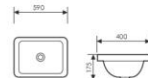

K30022

Mid Counter Art Basin
台中艺术盆
Size:550x460x140mm
Above counter mounter

K30032

Mid Counter Art Basin
台中艺术盆
Size:450x280x160mm
Above counter mounter

K30017

Mid Counter Art Basin
台中艺术盆
Size:590x400x175mm
Above counter mounter