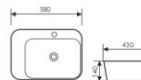

K29B032

Counter Top Art Basin
台上艺术盆
Size:580x430x140mm
Above counter mounter