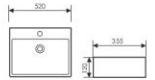

K29B041

Counter Top Art Basin
台上艺术盆
Size:520x355x120mm
Above counter mounter