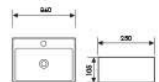

K32017

Wall-hung Art Basin
挂式艺术盆
Size:360x250x105mm
Above counter mounter