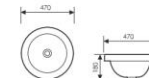

K30012

Mid Counter Art Basin
台中艺术盆
Size:590x400x180mm
Above counter mounter

K30020

Mid Counter Art Basin
台中艺术盆
Size:580x400x170mm
Above counter mounter

K30018

Mid Counter Art Basin
台中艺术盆
Size:470x470x180mm
Above counter mounter