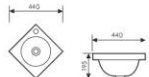

K30016

Mid Counter Art Basin
台中艺术盆
Size:455x455x170mm
Above counter mounter