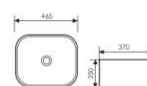

K28A001-5

Counter Top Art Basin
台上艺术盆
Size:410x410x150mm
Above counter mounter

K28A014-3

Counter Top Art Basin
台上艺术盆
Size:370x370x245mm
Above counter mounter

K28A014-4

Counter Top Art Basin
台上艺术盆
Size:465x370x250mm
Above counter mounter