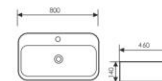

K29A003-4

Counter Top Art Basin
台上艺术盆
Size:800x460x140mm
Above counter mounter