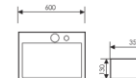

K29A010-2

Counter Top Art Basin
台上艺术盆
Size:600x350x130mm
Above counter mounter