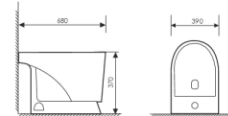

K22006

Floor Bidet
落地妇洗器
Size:680x370x390mm
Fixing to wall with back