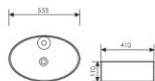

**K29B023**

Counter Top Art Basin
台上艺术盆
Size:555x470x150mm
Above counter mounter

**K29B024**

Counter Top Art Basin
台上艺术盆
Size:600x470x150mm
Above counter mounter

K29B061

Counter Top Art Basin
台上艺术盆
Size:555x410x110mm
Above counter mounter