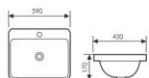

K30011

Mid Counter Art Basin
台中艺术盆
Size:610x455x200mm
Above counter mounter

K30031

Mid Counter Art Basin
台中艺术盆
Size:750x460x170mm
Above counter mounter

K30036

Mid Counter Art Basin
台中艺术盆
Size:590x430x180mm
Above counter mounter