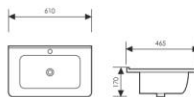

K34005-70

Thin Edge Basin

薄边盆

Size: 700x500x175mm
900x500x175mm
1100x500x175mm