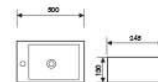

K32017

Wall-hung Art Basin
挂式艺术盆
Size:360x250x105mm
Above counter mounter

K32018

Wall-hung Art Basin
挂式艺术盆
Size:460x260x110mm
Above counter mounter

K32019

Wall-hung Art Basin
挂式艺术盆
Size:500x245x130mm
Above counter mounter