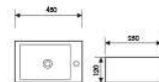

K32020

Wall-hung Art Basin
挂式艺术盆
Size:450x250x120mm
Above counter mounter