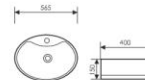

K29B025

Counter Top Art Basin
台上艺术盆
Size:565x400x150mm
Above counter mounter