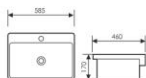

K31005

Semi Art Basin
半嵌艺术盆
Size:585x460x170mm
Above counter mounter