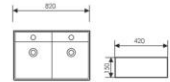

K29A001-3

Counter Top Art Basin
台上艺术盆
Size:420x420x125mm
Above counter moulder

K29A001-5

Counter Top Art Basin
台上艺术盆
Size:500x420x125mm
Above counter moulder

K29A001-7

Counter Top Art Basin
台上艺术盆
Size:600x420x130mm
Above counter moulder

K29A001-10

Counter Top Art Basin
台上艺术盆
Size:900x415x135mm
Above counter moulder

K29A001-11

Counter Top Art Basin
台上艺术盆
Size:1100x420x135mm
Above counter moulder

K29A004-1

Counter Top Art Basin
台上艺术盆
Size:400x400x140mm
Above counter moulder

K29A004-2

Counter Top Art Basin
台上艺术盆
Size:460x460x150mm
Above counter moulder

K29A004-3

Counter Top Art Basin
台上艺术盆
Size:580x440x160mm
Above counter moulder

K29A004-5

Counter Top Art Basin
台上艺术盆
Size:820x420x150mm
Above counter moulder

K29A013-1

Counter Top Art Basin
台上艺术盆
Size:400x310x130mm
Above counter moulder

K29A013-2

Counter Top Art Basin
台上艺术盆
Size:500x310x130mm
Above counter moulder

K29A013-3

Counter Top Art Basin
台上艺术盆
Size:600x310x130mm
Above counter moulder

K29A013-4

Counter Top Art Basin
台上艺术盆
Size:790x310x130mm
Above counter moulder

K29A014-1

Counter Top Art Basin
台上艺术盆
Size:280x280x100mm
Above counter moulder

K29A014-2

Counter Top Art Basin
台上艺术盆
Size:440x440x100mm
Above counter moulder

the mixture of straight
lines and arc