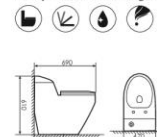

K17A009

Siphonic One-piece Toilet
连体虹吸马桶 UF
Size:690X470x610mm
S-trap:300/400mm Rughing-in