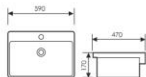

K31008

Semi Art Basin
半嵌艺术盆
Size:590x460x160mm
Above counter mounter