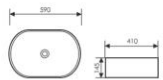

K28B021

Counter Top Art Basin
台上艺术盆
Size:590x410x145mm
Above counter mounter