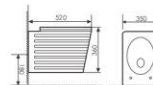

K20A014

Wall-hung Toilet
对冲挂便器 UF
Size:520x350x360mm
P-trap:180mm Rughing-in