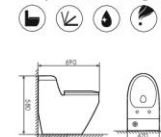

K17A015

Siphonic One-piece Toilet
连体虹吸马桶 PP
Size:660X480x680mm
S-trap:300/400mm Rughing-in

K17A011

Siphonic One-piece Toilet
连体虹吸马桶 UF
Size:690X470x620mm
S-trap:300/400mm Rughing-in

K17A012

Siphonic One-piece Toilet
连体虹吸马桶 UF
Size:690X470x580mm
S-trap:300/400mm Rughing-in