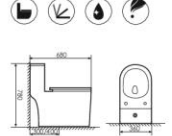

K17B010

Siphonic One-piece Toilet
连体虹吸马桶 PP
Size:680X360X780mm
S-trap:300/400mm Rughing-in