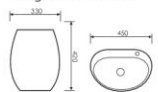

K43A001

Mop Tun
拖布池
Size:450x330x420mm
Fixing to wall with back