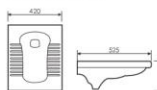

K38A011

Squatting Pan
蹲便器
Size:580x460x250mm
Build-in Platform

K38A010

Squatting Pan
蹲便器
Size:560x440x190mm
Build-in Platform

K38C004

Squatting Pan
蹲便器
Size:525x435x190mm
Build-in Platform

K38C005

Squatting Pan
蹲便器
Size:525x420x185mm
Build-in Platform