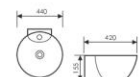

K32004

Wall-hung Art Basin
挂式艺术盆
Size:440x420x155mm
Above counter mounter