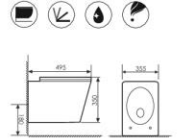

K20A021

Wall-hung Toilet
对冲挂便器 UF
Size:495x355x350mm
P-trap:180mm Rughing-in