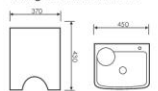

K43A021

Mop Tun
拖布池
Size:450x370x430mm
Fixing to wall with back