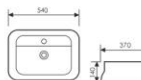

K29B036

Counter Top Art Basin
台上艺术盆
Size:540x370x140mm
Above counter mounter