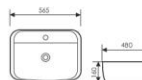

K29B030

Counter Top Art Basin
台上艺术盆
Size:565x480x160mm
Above counter mounter