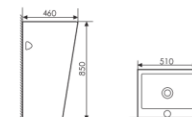

K24038

Pedestal One-piece Basin
连体立柱盆
Size: 460x510x850mm
Fixing to wall with back