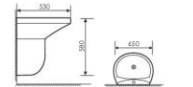

K27010
Wall-hung Pedestal Basin
分体半挂盆
Size:650x530x580mm
Fixing Fo Wall With Back