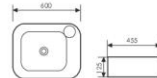

K28B059

Counter Top Art Basin
台上艺术盆
Size:600x455x125mm
Above counter mounter