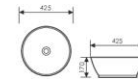

K28B040

Counter Top Art Basin
台上艺术盆
Size:425x425x170mm
Above counter mounter