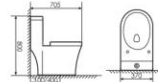

K17B006

Siphonic One-piece Toilet
连体虹吸马桶 PP
Size:725x380x800mm
S-trap:300/400mm Rughing-in

K17B018

Siphonic One-piece Toilet
连体虹吸马桶 PP
Size:660x350x700mm
S-trap:300/400mm Rughing-in

K17B007

Siphonic One-piece Toilet
连体虹吸马桶 PP
Size:705x370x800mm
S-trap:300/400mm Rughing-in