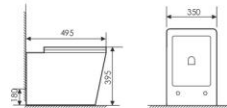

K21002

Toilet Seat
座头马桶 UF
Size: 495x350x395mm
P-trap: 180mm Rughing-in