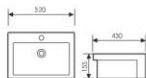

K31002

Semi Art Basin
半嵌艺术盆
Size:520x430x155mm
Above counter mounter