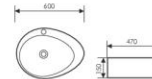

K29B024

Counter Top Art Basin
台上艺术盆
Size:600x470x150mm
Above counter mounter