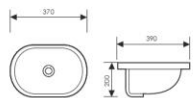

K33A012-57

Under Counter Basin
台下盆
Size:570x390x200mm 635x425x210mm