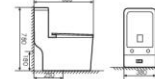

K17B020

Siphonic One-piece Toilet
连体虹吸马桶 PP
Size:680x380x780mm
S-trap:250mm Rughing-in
P-trap:180mm Rughing-in