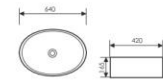

K28B050

Counter Top Art Basin
台上艺术盆
Size:640x420x165mm
Above counter mounter