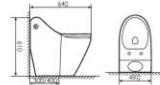

K17A017

Siphonic One-piece Toilet
连体虹吸马桶 UF
Size: 640X490x610mm
S-trap: 305/400mm Rughing-in