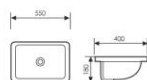

K30005

Mid Counter Art Basin
台中艺术盆
Size:550x400x180mm
Above counter mounter