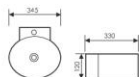

K32009

Wall-hung Art Basin
挂式艺术盆
Size:345x330x120mm
Above counter mounter