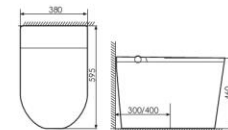

K11A007

Intelligent toilet 智能马桶
Size:700x400x465mm
S-trap:300/400mm Rughing-in

K11A008

Intelligent toilet 智能马桶
Size:700x400x465mm
S-trap:300/400mm Rughing-in

K11A009

Intelligent toilet 智能马桶
Size:700X410X450mm
S-trap:300/400mm Rughing-in

K11A010

Intelligent toilet 智能马桶
Size:683x393x500mm
S-trap:300/400mm

K11A011

Intelligent toilet 智能马桶
Size:600x370x460mm
S-trap:300/400mm Rughing-in

K11A015

Intelligent toilet 智能马桶
Size:595x380x460mm
S-trap:300/400mm Rughing-in

K11A012

Intelligent toilet 智能马桶
Size:680x420x500mm
S-trap:300/400mm

K11A016

Intelligent toilet 智能马桶
Size:680x420x500mm
S-trap:300/400mm

K11A013

Intelligent toilet 智能马桶
Size:700x400x460mm
S-trap:300/400mm

K11A017