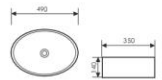

K28B030

Counter Top Art Basin
台上艺术盆
Size:490x350x140mm
Above counter mounter