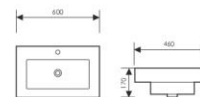

K36004-60

Cabinet Basin

柜盆

Size:600x460x170mm
750x460x170mm
900x460x170mm
1200x460x170mm

700x460x170mm
800x460x170mm
1000x460x170mm