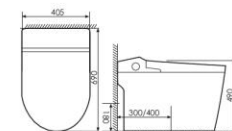

NUMEROUS FEATURES,
ONE CONTROL

K11A022

Intelligent toilet 智能马桶

Size:680x385x470mm

S-trap:300/400mm P-trap:180mm

K11A023

Intelligent toilet 智能马桶

Size:690x405x490mm

S-trap:300/400mm P-trap:180mm

K11A020

Intelligent toilet 智能马桶

Size:680x385x470mm

S-trap:300/400mm P-trap:180mm

K11A024

Intelligent toilet 智能马桶

Size:683x390x490mm

S-trap:300/400mm P-trap:180mm

K11A021

Intelligent toilet 智能马桶

Size:670x400x470mm

S-trap:300/400mm P-trap:180mm

K11A025

Intelligent toilet 智能马桶

Size:670x385x460mm