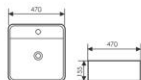

K29B015

Counter Top Art Basin
台上艺术盆
Size:470x470x155mm
Above counter mounter