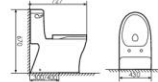

K17C008

Siphonic One-piece Toilet
连体虹吸马桶 UF
Size:727X430x670mm
S-trap:300/400mm Rughing-in