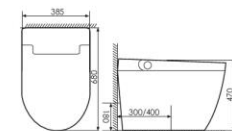

NUMEROUS FEATURES,
ONE CONTROL

K11A022

Intelligent toilet 智能马桶

Size:680x385x470mm

S-trap:300/400mm P-trap:180mm

K11A023

Intelligent toilet 智能马桶

Size:690x405x490mm

S-trap:300/400mm P-trap:180mm

K11A020

Intelligent toilet 智能马桶

Size:680x385x470mm

S-trap:300/400mm P-trap:180mm

K11A024

Intelligent toilet 智能马桶

Size:683x390x490mm

S-trap:300/400mm P-trap:180mm

K11A021

Intelligent toilet 智能马桶

Size:670x400x470mm

S-trap:300/400mm P-trap:180mm

K11A025

Intelligent toilet 智能马桶

Size:670x385x460mm