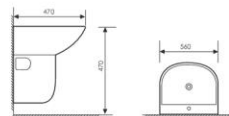

K27015
Wall-hung Pedestal Basin
分体半挂盆
Size:560x470x470mm
Fixing Fo Wall With Back