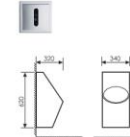

K37047

Under Counter Basin
感应挂式小便斗
Size:340x320x620mm
Fixing to wall with back