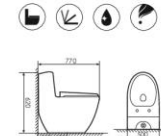

K17A003

Siphonic One-piece Toilet
连体虹吸马桶 PP
Size:770X500x620mm
S-trap:300/400mm Rughing-in