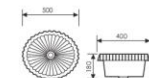

K30014

Mid Counter Art Basin
台中艺术盆
Size:680x430x170mm
Above counter mounter

K30029

Mid Counter Art Basin
台中艺术盆
Size:450x450x180mm
Above counter mounter

K30030

Mid Counter Art Basin
台中艺术盆
Size:500x400x180mm
Above counter mounter