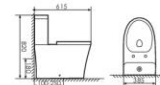

K18004

Washdown Two-piece Toilet
分体直冲马桶 UF
Size: 615x385x820mm
S-trap: 100-250mm Rughing-in
P-trap: 180mm Rughing-in