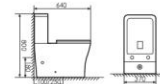

K18011

Washdown Two-piece Toilet
分体直冲马桶 UF
Size: 640x370x800mm
S-trap: 100/250mm Rughing-in
P-trap: 180mm Rughing-in