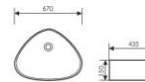

K28A015-3

Counter Top Art Basin
台上艺术盆
Size:400x400x155mm
Above counter mounter

K28B005

Counter Top Art Basin
台上艺术盆
Size:390x390x140mm
Above counter mounter

K28B006

Counter Top Art Basin
台上艺术盆
Size:670x435x150mm
Above counter mounter