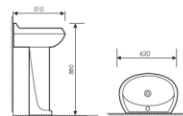

K25022

Pedestal Two-piece Basin
分体立柱盆
Size:620x510x880mm
Fixing to wall with back