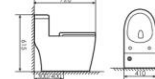

K17B033

Siphonic One-piece Toilet
连体虹吸马桶 UF
Size:720X410x615mm
S-trap:300/400mm Rughing-in