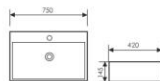

K29A002-5

Counter Top Art Basin
台上艺术盆
Size:750x420x145mm
Above counter mounter