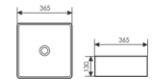

K28A002-4
Counter Top Art Basin
台上艺术盆
Size:365x365x135mm
Above counter mounter