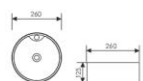

K29B057

Counter Top Art Basin
台上艺术盆
Size:260x260x125mm
Above counter mounter