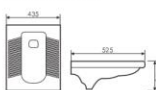

K38A011

Squatting Pan
蹲便器
Size:580x460x250mm
Build-in Platform

K38A010

Squatting Pan
蹲便器
Size:560x440x190mm
Build-in Platform

K38C004

Squatting Pan
蹲便器
Size:525x435x190mm
Build-in Platform

K38C005

Squatting Pan
蹲便器
Size:525x420x185mm
Build-in Platform