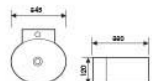

K32009

Wall-hung Art Basin
挂式艺术盆
Size:345x330x120mm
Above counter mounter