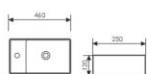

K29B067

Counter Top Art Basin
台上艺术盆
Size:460x250x120mm
Above counter mounter