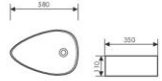

28B013

Counter Top Art Basin
台上艺术盆
Size:630x360x150mm
Above counter mounter

K28B014

Counter Top Art Basin
台上艺术盆
Size:515x315x150mm
Above counter mounter

K28B015

Counter Top Art Basin
台上艺术盆
Size:580x350x110mm
Above counter mounter