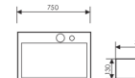

K29A010-3

Counter Top Art Basin
台上艺术盆
Size:700x350x130mm
Above counter mounter