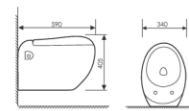

K20B008

Wall-hung Toilet
直冲挂便器 PP
Size:590x340x405mm
P-trap Rughing-in