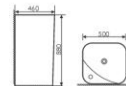

K24025

Pedestal One-piece Basin
连体立柱盆
Size:500x460x880mm
Fixing Fo Wall With Back