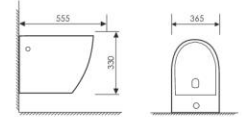

K23001

Wall-mounted Bidet
壁挂妇洗器
Size: 555x365x330mm
Fixing to wall with back