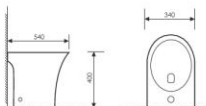

K22015

Floor Bidet
落地冲洗器
Size: 540x340x400mm
Fixing to wall with back