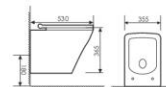

K20E001

Wall-hung Toilet
挂便器
Size: 535x361x349mm
P-trap: 180mm Rughing-in

K20E003

Wall-hung Toilet
挂便器
Size: 530x380x340mm
P-trap: 180mm Rughing-in

K20E008

Wall-hung Toilet
挂便器
Size: 625x376x400mm
P-trap: 180mm Rughing-in