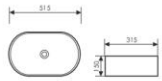

K28B014

Counter Top Art Basin
台上艺术盆
Size:515x315x150mm
Above counter mounter