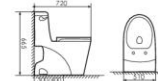

K17C009

Siphonic One-piece Toilet
连体虹吸马桶 UF
Size:720x510x665mm
S-trap:300/400mm Rughing-in