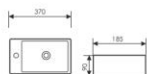

K29B066

Counter Top Art Basin
台上艺术盆
Size:370x185x90mm
Above counter mounter