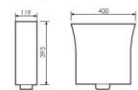

K39A002

Water Tank
蹲便水箱
Size:400x119x395mm
Fixing to wall with back