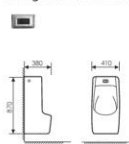

K37002

Under Counter Basin
感应挂式小便斗
Size:410x380x840mm
Fixing to wall with back