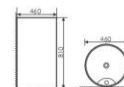

K24001

Pedestal One-piece Basin
连体立柱盆
Size:450x450x850mm
Fixing Fo Wall With Back

K24002

Pedestal One-piece Basin
连体立柱盆
Size:450x450x850mm
Fixing Fo Wall With Back

K24013

Pedestal One-piece Basin
连体立柱盆
Size:460x460x810mm
Fixing Fo Wall With Back