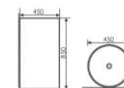

K24002

Pedestal One-piece Basin
连体立柱盆
Size:450x450x850mm
Fixing Fo Wall With Back