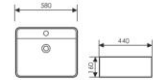

K29B052

Counter Top Art Basin
台上艺术盆
Size:580x440x160mm
Above counter mounter