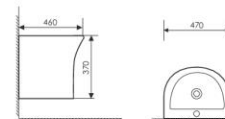

K26015

Wall-hung One Piece Basin
连体半挂盆
Size: 470x460x370mm
Fixing to wall with back