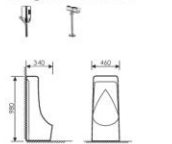

K37050

Under Counter Basin
立式小便斗
Size:380x290x820mm
Fixing to wall with back