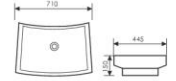

K28B028

Counter Top Art Basin
台上艺术盆
Size:710x445x150mm
Above counter mounter