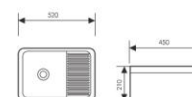

K33A017-52

Under Counter Basin
台下盆
Size:520x450x210mm 650x450x220mm
700x450x240mm