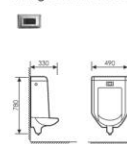

K37010

Under Counter Basin
感应挂式小便斗
Size:490x330x780mm
Fixing to wall with back