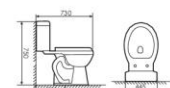

K19B004

Siphonic Two-piece Toilet
分体虹吸马桶 PP
Size:730x445x750mm
S-trap:300mm Rughing-in