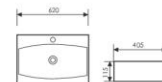

K29B012

Counter Top Art Basin
台上艺术盆
Size:620x405x115mm
Above counter mounter