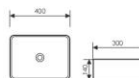

K28A006-2

Counter Top Art Basin
台上艺术盆
Size:600x390x145mm
Above counter mounter

K28A006-3

Counter Top Art Basin
台上艺术盆
Size:1000x390x145mm
Above counter mounter

K28A004-1

Counter Top Art Basin
台上艺术盆
Size:400x300x140mm
Above counter mounter