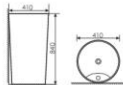

K24035

Pedestal One-piece Basin
连体立柱盆
Size:410x410x840mm
Fixing Fo Wall With Back