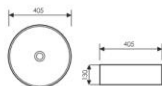

K28A001-2

Counter Top Art Basin
台上艺术盆
Size:360x360x120mm
Above counter mounter

K28A001-3

Counter Top Art Basin
台上艺术盆
Size:395x395x130mm
Above counter mounter

K28A001-4

Counter Top Art Basin
台上艺术盆
Size:405x405x130mm
Above counter mounter