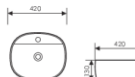

K29A008-1

Counter Top Art Basin
台上艺术盆
Size:420x390x130mm
Above counter mounter