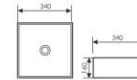

K28A005-1

Counter Top Art Basin
台上艺术盆
Size:340x340x160mm
Above counter mounter