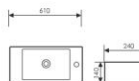

K28B017

Counter Top Art Basin
台上艺术盆
Size:610x270x140mm
Above counter mounter