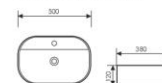

K29B003

Counter Top Art Basin
台上艺术盆
Size:510x380x120mm
Above counter mounter