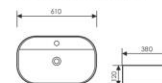

K29B002

Counter Top Art Basin
台上艺术盆
Size:600x460x140mm
Above counter mounter

K29B003

Counter Top Art Basin
台上艺术盆
Size:510x380x120mm
Above counter mounter

K29B004

Counter Top Art Basin
台上艺术盆
Size:610x380x120mm
Above counter mounter