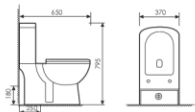

K25015

Pedestal Two-piece Basin
分体立柱盆
Size:600x480x830mm
Fixing to wall with back

K27013

Wall-hung Pedestal Basin
分体半挂盆
Size:600x440x500mm
Fixing to wall with back

K25013

Pedestal Two-piece Basin
分体立柱盆
Size:660x480x810mm
Fixing to wall with back

K18016

Washdown Two-piece Toilet
分体直冲马桶 PP
Size:650x370x795mm
S-trap:250mm Rughing-in
P-trap:180mm Rughing-in

K27012

Wall-hung Pedestal Basin
分体半挂盆
Size:610x460x490mm
Fixing to wall with back

K25015

Pedestal Two-piece Basin
分体立柱盆
Size:610x460x880mm
Fixing to wall with back