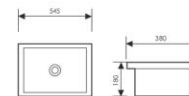

K33A004-54

Under Counter Basin
台下盆
Size:545x380x180mm 595x397x190mm