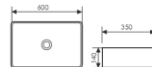

K28A003-4
Counter Top Art Basin
台上艺术盆
Size:600x350x140mm
Above counter mounter