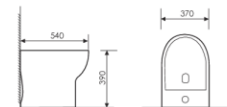

K25015

Pedestal Two-piece Basin
分体立柱盆
Size:600x480x830mm
Fixing to wall with back

K27013

Wall-hung Pedestal Basin
分体半挂盆
Size:600x440x500mm
Fixing to wall with back

K25013

Pedestal Two-piece Basin
分体立柱盆
Size:660x480x810mm
Fixing to wall with back

K18016

Washdown Two-piece Toilet
分体直冲马桶 PP
Size:650x370x795mm
S-trap:250mm Rughing-in
P-trap:180mm Rughing-in

K27012

Wall-hung Pedestal Basin
分体半挂盆
Size:610x460x490mm
Fixing to wall with back

K25015

Pedestal Two-piece Basin
分体立柱盆
Size:610x460x880mm
Fixing to wall with back

K18015

Washdown Two-piece Toilet
分体直冲马桶 PP
Size:700x380x790mm
S-trap:250mm Rughing-in
P-trap:180mm Rughing-in

K22018

Floor Bidet
落地妇洗器
Size:540x370x390mm
Fixing to wall with back

K18024

Washdown Two-piece Toilet
分体直冲马桶 PP
Size:640x400x760mm
S-trap:250mm Rughing-in
P-trap:180mm Rughing-in