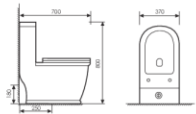

K26015

Wall-hung One Piece Basin
连体半挂盆
Size: 470x460x370mm
Fixing to wall with back

K21008

Toilet Seat
座头马桶 UF
Size: 520x340x400mm
P-trap: 180mm Rughing-in

K24026

Pedestal One-piece Basin
连体立柱盆
Size: 475x415x830mm
Fixing to wall with back

K22015

Floor Bidet
落地冲洗器
Size: 540x340x400mm
Fixing to wall with back

K20A023

Wall-hung toilet
对冲挂便器 UF
Size: 485x360x365mm
P-trap Rughing-in

K16B015

Washdown Two-piece Toilet
 连体直冲马桶 UF
 Size:700x415x790mm
 S-trap:250mm Rughing-in
 P-trap:180mm Rughing-in