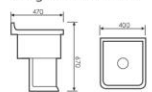

K43A031

Mop Tun
拖布池
Size:400x470x670mm
Fixing to wall with back