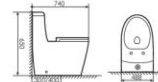

K17C004

Siphonic One-piece Toilet
连体虹吸马桶 UF
Size:740X488x650mm
S-trap:300/400mm Rughing-in