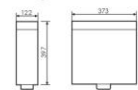

K39A001

Water Tank
蹲便水箱
Size:387x123x407mm
Fixing to wall with back

K39A002

Water Tank
蹲便水箱
Size:400x119x395mm
Fixing to wall with back

K39A003

Water Tank
蹲便水箱
Size:373x122x397mm
Fixing to wall with back

K39A004