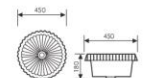

K30029

Mid Counter Art Basin
台中艺术盆
Size:450x450x180mm
Above counter mounter