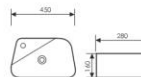

K32025

Wall-hung Art Basin
挂式艺术盆
Size:450x280x160mm
Above counter mounter