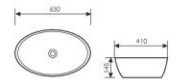

K28B052

Counter Top Art Basin
台上艺术盆
Size:460x330x140mm
Above counter mounter

K28B050

Counter Top Art Basin
台上艺术盆
Size:640x420x165mm
Above counter mounter

K28B044

Counter Top Art Basin
台上艺术盆
Size:630x410x145mm
Above counter mounter