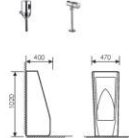

K37048

Under Counter Basin
感应立式小便斗
Size:470x400x1020mm
Fixing to wall with back