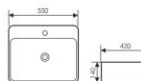

K28B020

Counter Top Art Basin
台上艺术盆
Size:550x420x140mm
Above counter mounter