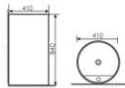

K24027

Pedestal One-piece Basin
连体立柱盆
Size:410x410x840mm
Fixing Fo Wall With Back