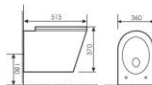

K20A007

Wall-hung Toilet
对冲挂便器 UF
Size:515x360x370mm
P-trap:180mm Rughing-in