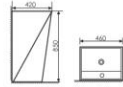

K24007

Pedestal One-piece Basin
连体立柱盆
Size:460x420x850mm
Fixing Fo Wall With Back