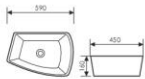

28B037

Counter Top Art Basin
台上艺术盆
Size:590x450x160mm
Above counter mounter