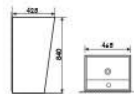

K24011

Pedestal One-piece Basin
连体立柱盆
Size:465x425x840mm
Fixing Fo Wall With Back