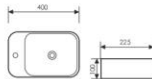

K29B046

Counter Top Art Basin
台上艺术盆
Size:400x225x100mm
Above counter mounter