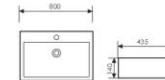

K29A007-3

Counter Top Art Basin
台上艺术盆
Size:560x450x155mm
Above counter mounter

K29A007-4

Counter Top Art Basin
台上艺术盆
Size:580x450x160mm
Above counter mounter

K29A007-5

Counter Top Art Basin
台上艺术盆
Size:800x435x140mm
Above counter mounter