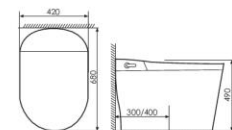

K11A027

Intelligent toilet 智能马桶
Size:680x420x500mm
S-trap:300/400mm

K11A028

Intelligent toilet 智能马桶
Size:670x380x460mm
S-trap:300/400mm Rughing-in

K11A029

Intelligent toilet 智能马桶
Size:680x420x490mm
S-trap:300/400mm Rughing-in

K11A030

Intelligent toilet 智能马桶
Size:680x380x531mm
S-trap:300/400mm Rughing-in

EASY DESIGN

Its soft curves, its simple geometry and its hidden fixations and connections make it a highly aesthetic solution, suiting the lifestyle of any user and fitting into any interior design perfectly.