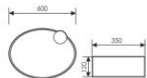

K28A018-1

Counter Top Art Basin
台上艺术盆
Size: 600x350x120mm
Above counter mounter