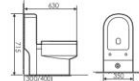

K17B016

Siphonic One-piece Toilet
连体虹吸马桶 PP
Size:630x350x715mm
S-trap:300/400mm Rughing-in