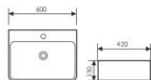

K29A001-7

Counter Top Art Basin
台上艺术盆
Size:600x420x130mm
Above counter moulder