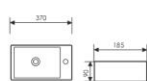

K29B062

Counter Top Art Basin
台上艺术盆
Size:430x270x140mm
Above counter mounter

K29B064

Counter Top Art Basin
台上艺术盆
Size:500x420x140mm
Above counter mounter

K29B065

Counter Top Art Basin
台上艺术盆
Size:370x185x90mm
Above counter mounter