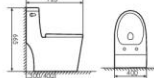

K17B013

Siphonic One-piece Toilet
连体虹吸马桶 PP
Size:725X400x665mm
S-trap:300/400mm Rughing-in