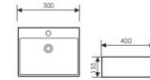

K29B051

Counter Top Art Basin
台上艺术盆
Size:500x400x155mm
Above counter mounter