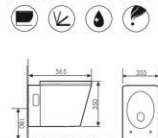

K20B003

Wall-hung Toilet
直冲挂便器 UF
Size: 565x355x350mm
P-trap: 180mm Rughing-in