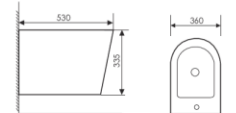

K23003

Wall-mounted Bidet
壁挂妇洗器
Size: 530x360x335mm
Fixing to wall with back