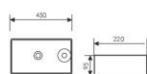

K29B069

Counter Top Art Basin
台上艺术盆
Size:450x220x95mm
Above counter mounter