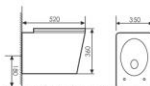

K20A003

Wall-hung Toilet
对冲挂便器 UF
Size:490x350x360mm
P-trap:180mm Rughing-in

K20A004

Wall-hung Toilet
对冲挂便器 UF
Size:505x350x360mm
P-trap:180mm Rughing-in

K20A005

Wall-hung Toilet
对冲挂便器 UF
Size:520x350x360mm
P-trap:180mm Rughing-in