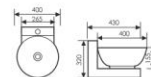

K32025

Wall-hung Art Basin
挂式艺术盆
Size:450x280x160mm
Above counter mounter

K32026

Wall-hung Art Basin
挂式艺术盆
Size:450x280x160mm
Above counter mounter

K32027

Wall-hung Art Basin
挂式艺术盆
Size:265x430x320mm
400x400x155mm