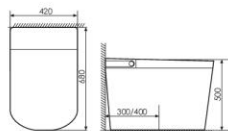

K11A007

Intelligent toilet 智能马桶
Size:700x400x465mm
S-trap:300/400mm Rughing-in

K11A008

Intelligent toilet 智能马桶
Size:700x400x465mm
S-trap:300/400mm Rughing-in

K11A009

Intelligent toilet 智能马桶
Size:700X410X450mm
S-trap:300/400mm Rughing-in

K11A010

Intelligent toilet 智能马桶
Size:683x393x500mm
S-trap:300/400mm

K11A011

Intelligent toilet 智能马桶
Size:600x370x460mm
S-trap:300/400mm Rughing-in

K11A015

Intelligent toilet 智能马桶
Size:595x380x460mm
S-trap:300/400mm Rughing-in

K11A012

Intelligent toilet 智能马桶
Size:680x420x500mm
S-trap:300/400mm

K11A016

Intelligent toilet 智能马桶
Size:680x420x500mm
S-trap:300/400mm

K11A013

Intelligent toilet 智能马桶
Size:700x400x460mm
S-trap:300/400mm

K11A017