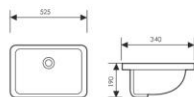

K33A013-52

Under Counter Basin
台下盆
Size:525x340x190mm 700x380x195mm