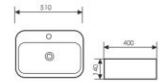

K29A003-1

Counter Top Art Basin
台上艺术盆
Size:510x400x140mm
Above counter mounter