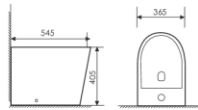

K22003

Floor Bidet
落地妇洗器
Size: 545x365x405mm
Fixing to wall with back