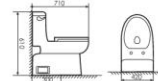

K17C007

Siphonic One-piece Toilet
连体虹吸马桶 UF
Size:710X420x610mm
S-trap:300mm Rughing-in