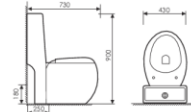

K27001

Wall-hung Pedestal Basin
 分体半挂盆
 Size:565x480x500mm
 Fixing to wall with back

K25001

Pedestal Two-piece Toilet
 分体立柱盆
 Size:565x480x850mm
 Fixing to wall with back

K16B013

Washdown Two-piece Toilet
连体直冲马桶 PP
Size:780x400x760mm
S-trap:250mm Rughing-in
P-trap:180mm Rughing-in

K22007

Floor Bidet
落地妇洗器
Size:630x370x480mm
Fixing to wall with back

K25022

Pedestal Two-piece Basin
分体立柱盆
Size:620x510x880mm
Fixing to wall with back

K16B008

Washdown Two-piece Toilet
连体直冲马桶 PP
Size:730x430x900mm
S-trap:250mm Rughing-in
P-trap:180mm Rughing-in