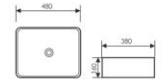

K28B023

Counter Top Art Basin
台上艺术盆
Size:550x345x140mm
Above counter mounter

K28B030

Counter Top Art Basin
台上艺术盆
Size:490x350x140mm
Above counter mounter

28B049

Counter Top Art Basin
台上艺术盆
Size:480x380x160mm
Above counter mounter