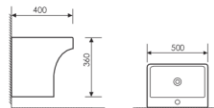

K26027

Pedestal Two-piece Toilet
分体立柱盆
Size:500x440x360mm
Fixing to wall with back