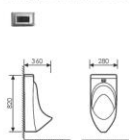

K37012

Under Counter Basin
感应挂式小便斗
Size: 280x360x820mm
Fixing to wall with back