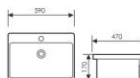

K31007

Semi Art Basin
半嵌艺术盆
Size:590x470x170mm
Above counter mounter