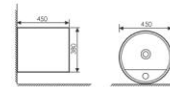

K26003

Wall-hung One Piece Basin
连体半挂盆
Size:450x450x380mm
Fixing Fo Wall With Back