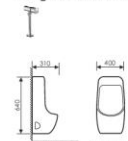

K37053

Under Counter Basin
挂式小便斗
Size: 400x310x640mm
Fixing to wall with back