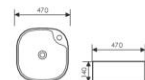

K29B026

Counter Top Art Basin
台上艺术盆
Size:470x470x140mm
Above counter mounter