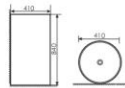

K24028

Pedestal One-piece Basin
连体立柱盆
Size:410x410x840mm
Fixing Fo Wall With Back