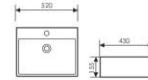

K29B050

Counter Top Art Basin
台上艺术盆
Size:520x430x155mm
Above counter mounter