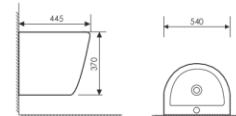

K23003

Wall-mounted Bidet
 壁挂妇洗器
 Size: 530x360x335mm
 Fixing to wall with back

K21003

Toilet Seat
 座头马桶 UF
 Size: 540x370x395mm
 P-trap: 180mm Rughing-in

K26030

Wall-hung One Piece Basin
 连体半挂盆
 Size: 540x445x370mm
 Fixing to wall with back