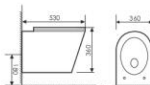

K20A008

Wall-hung Toilet
对冲挂便器 UF
Size:530x360x360mm
P-trap:180mm Rughing-in