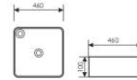

K29B049

Counter Top Art Basin
台上艺术盆
Size:460x460x100mm
Above counter mounter