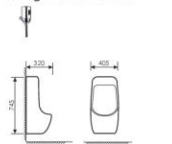

K37052

Under Counter Basin
挂式小便斗
Size:405x320x745mm
Fixing to wall with back