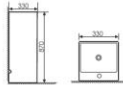

K24031

Pedestal One-piece Basin
连体立柱盆
Size:330x330x840mm
Fixing Fo Wall With Back