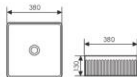

**K28A019-2**

Counter Top Art Basin
台上艺术盆
Size: 600x370x150mm
Above counter mounter

K28A008-1

Counter Top Art Basin
台上艺术盆
Size:370x370x130mm
Above counter mounter

K28A008-2

Counter Top Art Basin
台上艺术盆
Size:380x380x130mm
Above counter mounter