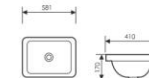

K30020

Mid Counter Art Basin
台中艺术盆
Size:580x400x170mm
Above counter mounter