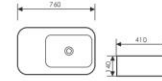

K28B016

Counter Top Art Basin
台上艺术盆
Size:650x380x120mm
Above counter mounter

28B025

Counter Top Art Basin
台上艺术盆
Size:610x280x140mm
Above counter mounter

K28B026

Counter Top Art Basin
台上艺术盆
Size:760x410x140mm
Above counter mounter