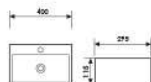

K32013

Wall-hung Art Basin
挂式艺术盆
Size:385x270x120mm
Above counter mounter

K32014

Wall-hung Art Basin
挂式艺术盆
Size:430x300x130mm
Above counter mounter

K32015

Wall-hung Art Basin
挂式艺术盆
Size:400x295x115mm
Above counter mounter