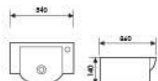

K32011

Wall-hung Art Basin
挂式艺术盆
Size:540x360x140mm
Above counter mounter