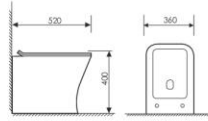

K24038

Pedestal One-piece Basin
 连体立柱盆
 Size: 460x510x850mm
 Fixing to wall with back

PIAGET

伯爵系列

The whole sanitary ware show a concise style breaking through for matting restriction, various modern factors gather to satisfy you.

K18014

Washdown Two-piece Toilet
分体直冲马桶 UF
Size: 650x340x770mm
S-trap: 250mm Rughing-in
P-trap: 180mm Rughing-in

K26023

Wall-hung One Piece Basin
连体半挂盆
Size: 530x440x360mm
Fixing to wall with back

K21007

Toilet Seat
座头马桶 UF
Size: 520x360x400mm
P-trap: 180mm Rughing-in