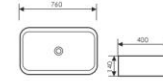

K28B027

Counter Top Art Basin
台上艺术盆
Size:760x400x140mm
Above counter mounter