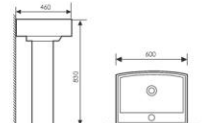

K24022

Pedestal One-piece Basin
连体立柱盆
Size:470x470x830mm
Fixing to wall with back

K16B030

Washdown Two-piece Toilet
连体直冲马桶 UF
Size:700x380x820mm
S-trap:250mm Rughing-in
P-trap:180mm Rughing-in

K27012

Wall-hung Pedestal Basin
分体半挂盆
Size:600x460x510mm
Fixing to wall with back

K25015

Pedestal Two-piece Basin
分体立柱盆
Size:600x480x830mm
Fixing to wall with back

K27013

Wall-hung Pedestal Basin
分体半挂盆
Size:600x440x500mm
Fixing to wall with back

K25013

Pedestal Two-piece Basin
分体立柱盆
Size:660x480x810mm
Fixing to wall with back