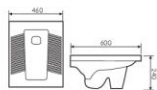

Squatting Pan
蹲便器
Size:600x460x240mm
Build-in Platform

K38A003

Squatting Pan
蹲便器
Size:530x430x230mm
Build-in Platform

K38A005

Squatting Pan
蹲便器
Size:600x460x240mm
Build-in Platform

K38A009

Squatting Pan
蹲便器
Size:570x440x230mm
Build-in Platform