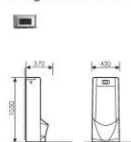

K37018

Under Counter Basin
感应立式小便斗
Size:430x370x1050mm
Fixing to wall with back