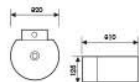

K32006

Wall-hung Art Basin
挂式艺术盆
Size:400x280x120mm
Above counter mounter

K32007

Wall-hung Art Basin
挂式艺术盆
Size:270x435x120mm
Above counter mounter

K32008

Wall-hung Art Basin
挂式艺术盆
Size:320x310x125mm
Above counter mounter