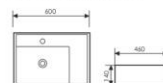

**K29A012-3**

Counter Top Art Basin
台上艺术盆
Size:1000x500x160mm
Above counter mounter

K29B073

Counter Top Art Basin
台上艺术盆
Size:425x425x150mm
Above counter mounter

K29B001

Counter Top Art Basin
台上艺术盆
Size:600x460x140mm
Above counter mounter