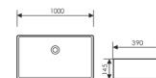

K28A006-3

Counter Top Art Basin
台上艺术盆
Size:1000x390x145mm
Above counter mounter