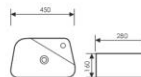

K32026

Wall-hung Art Basin
挂式艺术盆
Size:450x280x160mm
Above counter mounter