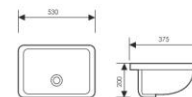

K33C003-53

Under Counter Basin
台下盆
Size:530x375x200mm 595x420x205mm