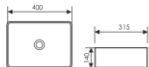

K28A003-1
Counter Top Art Basin
台上艺术盆
Size:400x315x140mm
Above counter mounter