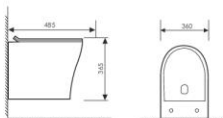

K20A023

Wall-hung toilet
对冲挂便器 UF
Size: 485x360x365mm
P-trap Rughing-in