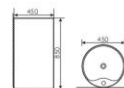

K24001

Pedestal One-piece Basin
连体立柱盆
Size:450x450x850mm
Fixing Fo Wall With Back