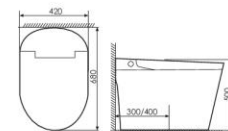

K11A007

Intelligent toilet 智能马桶
Size:700x400x465mm
S-trap:300/400mm Rughing-in

K11A008

Intelligent toilet 智能马桶
Size:700x400x465mm
S-trap:300/400mm Rughing-in

K11A009

Intelligent toilet 智能马桶
Size:700X410X450mm
S-trap:300/400mm Rughing-in

K11A010

Intelligent toilet 智能马桶
Size:683x393x500mm
S-trap:300/400mm

K11A011

Intelligent toilet 智能马桶
Size:600x370x460mm
S-trap:300/400mm Rughing-in

K11A015

Intelligent toilet 智能马桶
Size:595x380x460mm
S-trap:300/400mm Rughing-in

K11A012

Intelligent toilet 智能马桶
Size:680x420x500mm
S-trap:300/400mm

K11A016

Intelligent toilet 智能马桶
Size:680x420x500mm
S-trap:300/400mm

K11A013

Intelligent toilet 智能马桶
Size:700x400x460mm
S-trap:300/400mm

K11A017