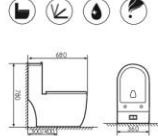

K17B002

Siphonic One-piece Toilet
连体虹吸马桶 UF
Size:680X360X780mm
S-trap:300/400mm Rughing-in