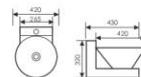

K32028

Wall-hung Art Basin
挂式艺术盆
Size:265x430x320mm
420x420x150mm