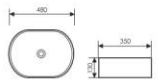

K28B035

Counter Top Art Basin
台上艺术盆
Size:650x450x120mm
Above counter mounter

K28B021

Counter Top Art Basin
台上艺术盆
Size:590x410x145mm
Above counter mounter

K28B022

Counter Top Art Basin
台上艺术盆
Size:480x350x130mm
Above counter mounter