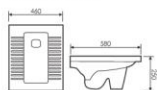

K38A011

Squatting Pan
蹲便器
Size:580x460x250mm
Build-in Platform