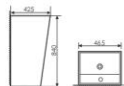

K24011

Pedestal One-piece Basin
连体立柱盆
Size:465x425x840mm
Fixing Fo Wall With Back