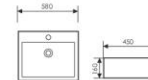

K29A007-4

Counter Top Art Basin
台上艺术盆
Size:580x450x160mm
Above counter mounter