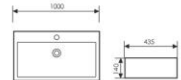

K29A007-6

Counter Top Art Basin
台上艺术盆
Size:1000x435x140mm
Above counter mounter