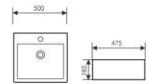

K29A007-2

Counter Top Art Basin
台上艺术盆
Size:500x475x185mm
Above counter mounter