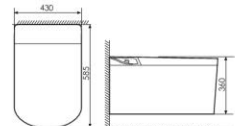

K12B002

Smart Wall-hung Toilet 智能挂便器
Size:580x380x450mm
P-trap, Rughing-in

K12B003

Smart Wall-hung Toilet 智能挂便器
Size:590x380x360mm
P-trap, Rughing-in

K12B004

Smart Wall-hung Toilet 智能挂便器
Size:585x390x370mm
P-trap, Rughing-in

K12B005

Smart Wall-hung Toilet 智能挂便器
Size:585x430x360mm
P-trap, Rughing-in

INTELLIGENT SEAT COVER SERIES

K13001

Intelligent seat cover 智能盖板
Size:495x375x80mm

K13002

Intelligent seat cover 智能盖板
Size:495x375x80mm