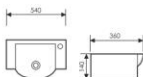

K32009

Wall-hung Art Basin
挂式艺术盆
Size:345x330x120mm
Above counter mounter

K32010

Wall-hung Art Basin
挂式艺术盆
Size:400x280x125mm
Above counter mounter

K32011

Wall-hung Art Basin
挂式艺术盆
Size:540x360x140mm
Above counter mounter