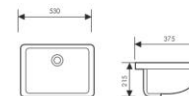

K33A007-53

Under Counter Basin
台下盆
Size:530x375x215mm 590x400x210mm
695x415x210mm 810x420x200mm