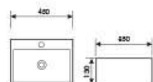

K32016

Wall-hung Art Basin
挂式艺术盆
Size:450x350x130mm
Above counter mounter