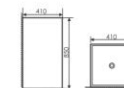

K24014

Pedestal One-piece Basin
连体立柱盆
Size:450x450x810mm
Fixing Fo Wall With Back

K24003

Pedestal One-piece Basin
连体立柱盆
Size:410x410x850mm
Fixing Fo Wall With Back

K24004

Pedestal One-piece Basin
连体立柱盆
Size:410x410x850mm
Fixing Fo Wall With Back