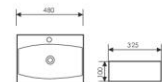

K29B011

Counter Top Art Basin
台上艺术盆
Size:480x325x100mm
Above counter mounter