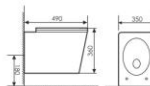

K20A003

Wall-hung Toilet
对冲挂便器 UF
Size:490x350x360mm
P-trap:180mm Rughing-in