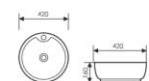

K29B043

Counter Top Art Basin
台上艺术盆
Size:420x420x160mm
Above counter mounter