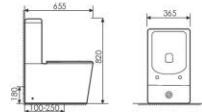

K22001

Floor Bidet
落地妇洗器
Size: 543x362x435mm
Fixing to wall with back

K24020

Pedestal One-piece Basin
连体立柱盆
Size: 500x500x840mm
Fixing to wall with back

ROMA

罗马系列

Smooth and delicate lines, fine structure fine impression, let space at once have different romantic feeling, such as elegant art fine collection, fashion outlook and inner flavor become integral, create outstanding taste!

K16A002

Washdown One-piece Toilet
连体直冲马桶 UF
Size: 690x360x835mm
S-trap: 250mm Rughing-in
P-trap: 180mm Rughing-in

K20A004

Wall-hung toilet
对冲挂便器 UF
Size: 505x350x360mm
P-trap Rughing-in

K18002

Washdown Two-piece Toilet
分体直冲马桶 UF
Size: 655x365x820mm
S-trap: 100-250mm Rughing-in
P-trap: 180mm Rughing-in