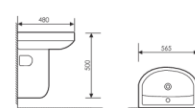

K22022

Floor Bidet
 落地妇洗器
 Size:520x350x390mm
 Fixing to wall with back

K26027

Pedestal Two-piece Toilet
 分体立柱盆
 Size:500x440x360mm
 Fixing to wall with back

K16B002

Washdown Two-piece Toilet
 连体直冲马桶 PP
 Size:700x370x800mm
 S-trap:250/300mm Rughing-in
 P-trap:180mm Rughing-in

K27001

Wall-hung Pedestal Basin
 分体半挂盆
 Size:565x480x500mm
 Fixing to wall with back

K25001

Pedestal Two-piece Toilet
 分体立柱盆
 Size:565x480x850mm
 Fixing to wall with back

K16B013

Washdown Two-piece Toilet
连体直冲马桶 PP
Size:780x400x760mm
S-trap:250mm Rughing-in
P-trap:180mm Rughing-in