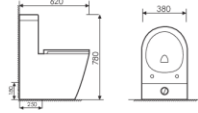

K16A003

Washdown One-piece Toilet
连体直冲马桶 UF
Size: 690x360x835mm
S-trap: 250mm Rughing-in
P-trap: 180mm Rughing-in