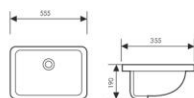

K33A014-55

Under Counter Basin
台下盆
Size:555x355x190mm 605x390x185mm