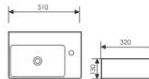

K29B045

Counter Top Art Basin
台上艺术盆
Size:510x320x130mm
Above counter mounter