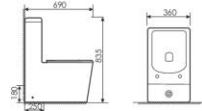

K16A002

Washdown One-piece Toilet
连体直冲马桶 UF
Size: 690x360x835mm
S-trap: 250mm Rughing-in
P-trap: 180mm Rughing-in