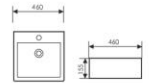

K29A007-1

Counter Top Art Basin
台上艺术盆
Size:460x460x155mm
Above counter mounter