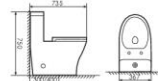

K17C021

Siphonic One-piece Toilet
连体虹吸马桶 UF
Size:735X367x750mm
S-trap:300/400mm Rughing-in