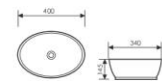

K28B034

Counter Top Art Basin
台上艺术盆
Size:400x340x145mm
Above counter mounter