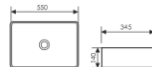

K28A003-3
Counter Top Art Basin
台上艺术盆
Size:550x345x140mm
Above counter mounter