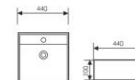

K29A014-2

Counter Top Art Basin
台上艺术盆
Size:440x440x100mm
Above counter moulder