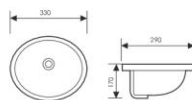

K33A007-53

Under Counter Basin
台下盆
Size:530x375x215mm 590x400x210mm
695x415x210mm 810x420x200mm

K33A008-56

Under Counter Basin
台下盆
Size:560x395x190mm 600x400x195mm
700x410x200mm

K33A001-33

Under Counter Basin
台下盆
Size:330x290x170mm 390x340x158mm
470x390x190mm 490x405x210mm
555x415x200mm 600x430x200mm