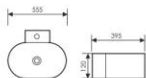

K32004

Wall-hung Art Basin
挂式艺术盆
Size:440x420x155mm
Above counter mounter

K32005

Wall-hung Art Basin
挂式艺术盆
Size:555x395x120mm
Above counter mounter

K32006

Wall-hung Art Basin
挂式艺术盆
Size:400x280x120mm
Above counter mounter