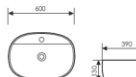

K29A008-3

Counter Top Art Basin
台上艺术盆
Size:600x390x130mm
Above counter mounter