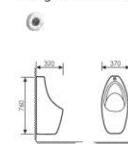

K37009

Under Counter Basin
感应挂式小便斗
Size:370x320x760mm
Fixing to wall with back