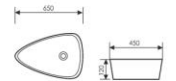

K28B035

Counter Top Art Basin
台上艺术盆
Size:650x450x120mm
Above counter mounter