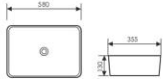

K28B041

Counter Top Art Basin
台上艺术盆
Size:580x355x130mm
Above counter mounter