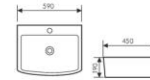

K29B059

Counter Top Art Basin
台上艺术盆
Size:590x430x190mm
Above counter mounter