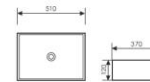

K28B007

Counter Top Art Basin
台上艺术盆
Size:510x370x120mm
Above counter mounter