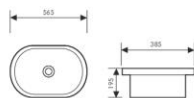

K33A009-56

Under Counter Basin
台下盆
Size:356x385x195mm 600x395x200mm
700x410x205mm