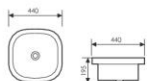

K30015

Mid Counter Art Basin
台中艺术盆
Size:440x440x195mm
Above counter mounter