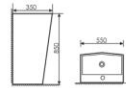

K24010

Pedestal One-piece Basin
连体立柱盆
Size:550x350x850mm
Fixing Fo Wall With Back