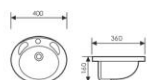

K30001

Mid Counter Art Basin
台中艺术盆
Size:415x360x160mm
Above counter mounter