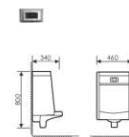

K37006

Under Counter Basin
感应挂式小便斗
Size:460x340x800mm
Fixing to wall with back