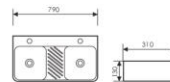

K29A013-4

Counter Top Art Basin
台上艺术盆
Size:790x310x130mm
Above counter moulder