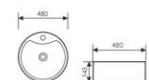

K29B018

Counter Top Art Basin
台上艺术盆
Size:480x480x145mm
Above counter mounter