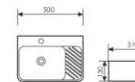

K29A004-5

Counter Top Art Basin
台上艺术盆
Size:820x420x150mm
Above counter moulder

K29A013-1

Counter Top Art Basin
台上艺术盆
Size:400x310x130mm
Above counter moulder

K29A013-2

Counter Top Art Basin
台上艺术盆
Size:500x310x130mm
Above counter moulder