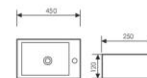

K32018

Wall-hung Art Basin
挂式艺术盆
Size:460x260x110mm
Above counter mounter

K32019

Wall-hung Art Basin
挂式艺术盆
Size:500x245x130mm
Above counter mounter

K32020

Wall-hung Art Basin
挂式艺术盆
Size:450x250x120mm
Above counter mounter