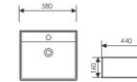

K29A004-1

Counter Top Art Basin
台上艺术盆
Size:400x400x140mm
Above counter moulder

K29A004-2

Counter Top Art Basin
台上艺术盆
Size:460x460x150mm
Above counter moulder

K29A004-3

Counter Top Art Basin
台上艺术盆
Size:580x440x160mm
Above counter moulder