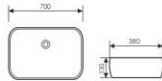

K28B018

Counter Top Art Basin
台上艺术盆
Size:700x380x130mm
Above counter mounter