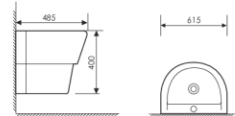

K27011

Wall-hung Pedestal Basin
分体半挂盆
Size:615x485x400mm
Fixing to wall with back