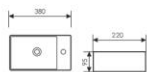

K29B070

Counter Top Art Basin
台上艺术盆
Size:380x220x95mm
Above counter mounter