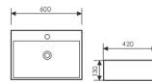

K29A002-4

Counter Top Art Basin
台上艺术盆
Size:600x420x145mm
Above counter mounter