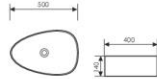

K28B053

Counter Top Art Basin
台上艺术盆
Size:550x400x140mm
Above counter mounter