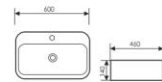

K29A002-7

Counter Top Art Basin
台上艺术盆
Size:1200x420x145mm
Above counter mounter

K29A003-1

Counter Top Art Basin
台上艺术盆
Size:510x400x140mm
Above counter mounter

K29A003-2

Counter Top Art Basin
台上艺术盆
Size:600x460x140mm
Above counter mounter