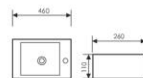

K32018

Wall-hung Art Basin
挂式艺术盆
Size:460x260x110mm
Above counter mounter