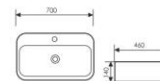

K29A003-3

Counter Top Art Basin
台上艺术盆
Size:750x460x140mm
Above counter mounter