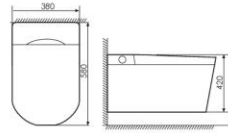

EASY DESIGN

Its soft curves, its simple geometry and its hidden fixations and connections make it a highly aesthetic solution, suiting the lifestyle of any user and fitting into any interior design perfectly.

K12A001

Smart Wall-hung Toilet 智能挂便器
Size: 580x380x420mm
P-trap, Rughing-in

功能配置:

- 女性清洗
- 喷头自洁
- 座圈感应
- 水温调节
- 停电冲水
- 节能省电
- 一键旋钮
- 手机 APP
- 双模式翻盖
- 臀部清洗
- 一键停止
- 座圈加热
- 水压调节
- 静音缓降
- 双重过滤
- 脚触翻圈
- 紫外线杀菌
- LED 显示屏
- 移动清洗
- 喷杠调节
- 暖风烘干
- 阻燃材质
- 夜灯照明
- 智洁釉面
- 自动合盖
- 手动翻盖
- 识别男士小便冲水
- 按断清洗
- 即热出水
- 风温调节
- 自动冲水
- 漏电保护
- 断电记忆
- 智能遥控器
- 脚触冲水
- 12V 安全电压

FUNCTION:

- UV sterilization
- Heated Seat
- Display Screen
- Night Lighting
- Built-in Tank
- Double Filtrat
- Foot touch open cover
- Automatic Cleansing
- Foot touch open seat
- Foot touch flushing
- Automatically Flushing
- Defecating Assist Cleansing
- Manual Open/Close the Lid
- Auto Open/Close the cover
- Seat Temperature Adjustment
- Air Temperature Adjustment
- Manual Flushing Without Power
- Cleansing Position Adjustment
- Female Cleansing
- Warm Air Drying
- Buffer Cover Plate
- Leakage Protection
- Smart Remote Control
- Buttocks Cleansing
- Self-cleaning Nozzle
- Mobile Cleansing
- Massage Cleansing
- Water Pressure Adjustment
- Energy Conservation Mode
- 110v/220v English Version

K12A002

Smart Wall-hung Toilet 智能挂便器
Size: 590x380x355mm
P-trap, Rughing-in

K12A003

Smart Wall-hung Toilet 智能挂便器
Size: 595x370x340mm
P-trap, Rughing-in

K12A004

Smart Wall-hung Toilet 智能挂便器
Size: 600x380x320mm
P-trap, Rughing-in

K12A005

Smart Wall-hung Toilet 智能挂便器
Size: 600x370x380mm
P-trap, Rughing-in