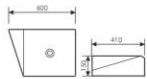

K28B038

Counter Top Art Basin
台上艺术盆
Size:600x410x150mm
Above counter mounter