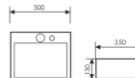

K29A010-1

Counter Top Art Basin
台上艺术盆
Size:500x350x130mm
Above counter mounter