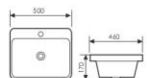

K30034

Mid Counter Art Basin
台中艺术盆
Size:590x410x155mm
Above counter mounter

K30028

Mid Counter Art Basin
台中艺术盆
Size:415x415x200mm
Above counter mounter

K30037

Mid Counter Art Basin
台中艺术盆
Size:500x460x170mm
Above counter mounter