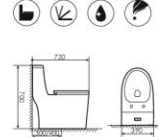

K17B039

Siphonic One-piece Toilet
连体虹吸马桶 UF
Size:720X390X700mm
S-trap:300/400mm Rughing-in