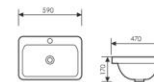

K30023

Mid Counter Art Basin
台中艺术盆
Size:590x470x170mm
Above counter mounter