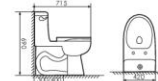

K17C005

Siphonic One-piece Toilet
连体虹吸马桶 UF
Size:715X420x690mm
S-trap:300/400mm Rughing-in