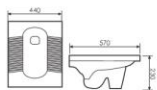

Squatting Pan
蹲便器
Size:600x460x240mm
Build-in Platform

K38A003

Squatting Pan
蹲便器
Size:530x430x230mm
Build-in Platform

K38A005

Squatting Pan
蹲便器
Size:600x460x240mm
Build-in Platform

K38A009

Squatting Pan
蹲便器
Size:570x440x230mm
Build-in Platform