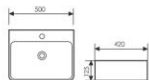

K29A003-6

Counter Top Art Basin
台上艺术盆
Size:1000x460x140mm
Above counter mounter

K29A001-3

Counter Top Art Basin
台上艺术盆
Size:420x420x125mm
Above counter moulder

K29A001-5

Counter Top Art Basin
台上艺术盆
Size:500x420x125mm
Above counter moulder