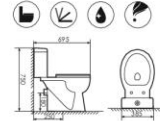

K18025

Washdown Two-piece Toilet
分体直冲马桶 PP
Size:695x385x750mm
S-trap:250mm Rughing-in
P-trap:180mm Rughing-in