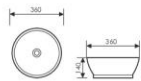

K28B007

Counter Top Art Basin
台上艺术盆
Size:510x370x120mm
Above counter mounter

K28B008

Counter Top Art Basin
台上艺术盆
Size:640x380x110mm
Above counter mounter

K28A016-1

Counter Top Art Basin
台上艺术盆
Size:360x360x140mm
Above counter mounter