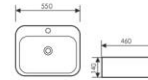

K29B058

Counter Top Art Basin
台上艺术盆
Size:550x460x140mm
Above counter mounter