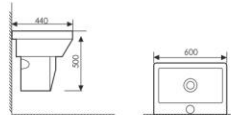

K24022

Pedestal One-piece Basin
连体立柱盆
Size:470x470x830mm
Fixing to wall with back

K16B030

Washdown Two-piece Toilet
连体直冲马桶 UF
Size:700x380x820mm
S-trap:250mm Rughing-in
P-trap:180mm Rughing-in

K27012

Wall-hung Pedestal Basin
分体半挂盆
Size:600x460x510mm
Fixing to wall with back

K25015

Pedestal Two-piece Basin
分体立柱盆
Size:600x480x830mm
Fixing to wall with back

K27013

Wall-hung Pedestal Basin
分体半挂盆
Size:600x440x500mm
Fixing to wall with back

K25013

Pedestal Two-piece Basin
分体立柱盆
Size:660x480x810mm
Fixing to wall with back