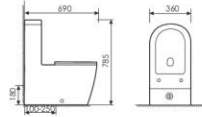

K16A001

Washdown One-piece Toilet
连体直冲马桶 UF
Size: 690x360x835mm
S-trap: 250mm Rughing-in
P-trap: 180mm Rughing-in

K20A002

Wall-hung toilet
对冲挂便器 UF
Size: 530x360x360mm
P-trap Rughing-in

K18001

Washdown Two-piece Toilet
分体直冲马桶 UF
Size: 630x380x785mm
S-trap: 100-250mm Rughing-in
P-trap: 180mm Rughing-in