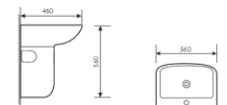

K22019

Floor Bidet
落地妇洗器
Size:550x360x400mm
Fixing to wall with back

K25026

Pedestal Two-piece Basin
分体立柱盆
Size:620x510x830mm
Fixing to wall with back

K27005

Wall-hung Pedestal Basin
分体半挂盆
Size:540x460x560mm
Fixing to wall with back