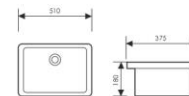

K33A005-51

Under Counter Basin
台下盆
Size:510x375x180mm 565x395x185mm