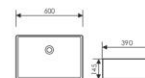

K28A006-2

Counter Top Art Basin
台上艺术盆
Size:600x390x145mm
Above counter mounter