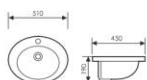

K30003

Mid Counter Art Basin
台中艺术盆
Size:510x450x190mm
Above counter mounter