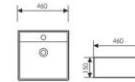

K29A004-2

Counter Top Art Basin
台上艺术盆
Size:460x460x150mm
Above counter moulder