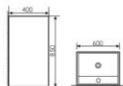

K24005

Pedestal One-piece Basin
连体立柱盆
Size:600x400x850mm
Fixing Fo Wall With Back