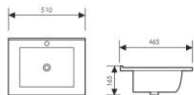

K34001-51

Thin Edge Basin

薄边盆

Size: 510x465x165mm
710x465x175mm
810x465x175mm
1010x465x175mm

K34002-50

Thin Edge Basin

薄边盆

Size: 515x395x175mm
765x395x175mm
1015x395x175mm

615x395x175mm
815x395x175mm

K34003-60

Thin Edge Basin

薄边盆

Size: 610x465x135mm
1010x465x135mm

810x465x135mm
1210x465x135mm

K34004-60

Thin Edge Basin

薄边盆

Size: 610x465x170mm
810x465x170mm
1010x465x170mm

K34005-70

Thin Edge Basin

薄边盆

Size: 700x500x175mm
900x500x175mm
1100x500x175mm

K34006-60

Thin Edge Basin

薄边盆

Size: 615x465x185mm
815x465x185mm
1015x465x185mm

715x465x185mm
915x465x185mm

K35001-60

middle side basin

中边盆

Size: 600x470x210mm
800x470x210mm
900x470x210mm

700x470x210mm
800x470x210mm
1000x470x210mm

K35002-60

middle side basin

中边盆

Size: 600x470x250mm
800x470x250mm
1000x470x250mm

700x470x250mm
900x470x250mm

K35003-43

middle side basin

中边盆

Size: 430x360x170mm
600x360x170mm
800x360x170mm
1000x360x170mm

500x360x170mm
700x360x170mm
900x360x170mm

K35004-60

middle side basin

中边盆

Size: 600x400x210mm
800x400x210mm
1000x400x210mm

700x400x210mm
900x400x210mm