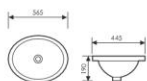

K30009

Mid Counter Art Basin
台中艺术盆
Size:565x445x190mm
Above counter mounter