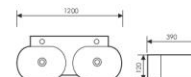

K32024

Wall-hung Art Basin
挂式艺术盆
Size:1200x390x140mm
Above counter mounter