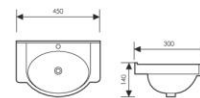

柜盆

Size:420x340x170mm
550x410x190mm
640x510x200mm
800x500x220mm

505x405x200mm
600x500x220mm
705x505x220mm
1020x500x220mm

K36003-45

Cabinet Basin

柜盆

Size:450x300x140mm
750x480x215mm
1200x510x215mm

600x460x215mm
910x495x215mm