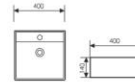

K29A004-1

Counter Top Art Basin
台上艺术盆
Size:400x400x140mm
Above counter moulder