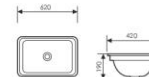

K30013

Mid Counter Art Basin
台中艺术盆
Size:680x430x170mm
Above counter mounter

K30019

Mid Counter Art Basin
台中艺术盆
Size:680x450x255mm
Above counter mounter

K30021

Mid Counter Art Basin
台中艺术盆
Size:620x420x190mm
Above counter mounter