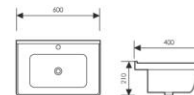

K35004-60

middle side basin

中边盆

Size: 600x400x210mm
800x400x210mm
1000x400x210mm

700x400x210mm
900x400x210mm