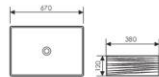

K28A010-3

Counter Top Art Basin
台上艺术盆
Size:670x380x120mm
Above counter mounter