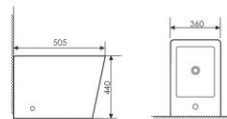

K23002

Wall-mounted Bidet
壁挂妇洗器
Size: 510x365x310mm
Fixing to wall with back

K21002

Toilet Seat
座头马桶 UF
Size: 495x350x395mm
P-trap: 180mm Rughing-in

K26031

Wall-hung One Piece Basin
连体半挂盆
Size: 560x430x380mm
Fixing to wall with back

K22002

Floor Bidet
落地妇洗器
Size: 505x360x440mm
Fixing to wall with back

K24038

Pedestal One-piece Basin
连体立柱盆
Size: 460x510x850mm
Fixing to wall with back

ATHENS

雅典系列

Chinese classical design elements are put into modern design, so Chinese styles connect with western styles freedom and handsome character jump out of classical lingering charm.