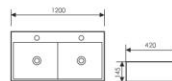

K29A002-7

Counter Top Art Basin
台上艺术盆
Size:1200x420x145mm
Above counter mounter