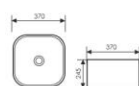

K28A014-3

Counter Top Art Basin
台上艺术盆
Size:370x370x245mm
Above counter mounter