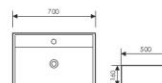

K29B006

Counter Top Art Basin
台上艺术盆
Size:700x500x160mm
Above counter mounter