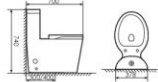

K17C016

Siphonic One-piece Toilet
连体虹吸马桶 UF
Size:700X378x740mm
S-trap:300/400mm Rughing-in