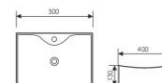

K29B005

Counter Top Art Basin
台上艺术盆
Size:600x500x160mm
Above counter mounter

K29B006

Counter Top Art Basin
台上艺术盆
Size:700x500x160mm
Above counter mounter

K29B007

Counter Top Art Basin
台上艺术盆
Size:550x400x130mm
Above counter mounter