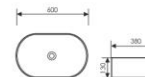

K28A009-2

Counter Top Art Basin
台上艺术盆
Size:700x380x130mm
Above counter mounter