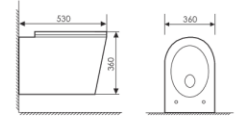

K20A008

Wall-hung toilet
对冲挂便器 UF
Size: 530x360x360mm
P-trap Rughing-in