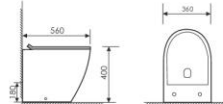

K21012

Toilet Seat
座头马桶 UF
Size: 560x360x400mm
P-trap: 180mm Rughing-in