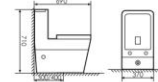

K17C019

Siphonic One-piece Toilet
连体虹吸马桶 UF
Size:690X370x710mm
S-trap:300/400mm Rughing-in