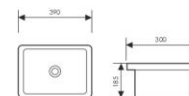

K33A003-39

Under Counter Basin
台下盆
Size:395x300x185mm 460x350x180mm
535x365x190mm 700x400x195mm
800x400x195mm 900x420x195mm
1000x420x195mm