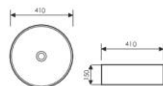

K28A001-5

Counter Top Art Basin
台上艺术盆
Size:410x410x150mm
Above counter mounter