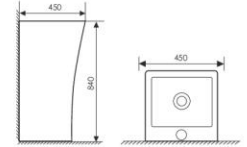

K24024

Pedestal One-piece Basin
连体立柱盆
Size: 450x450x840mm
Fixing to wall with back