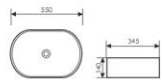

K28B023

Counter Top Art Basin
台上艺术盆
Size:550x345x140mm
Above counter mounter