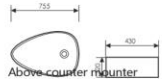

28B037

Counter Top Art Basin
台上艺术盆
Size:590x450x160mm
Above counter mounter

K28B038

Counter Top Art Basin
台上艺术盆
Size:600x410x150mm
Above counter mounter

K28B039

Counter Top Art Basin
台上艺术盆
Size:680x420x120mm
Above counter mounter

K28B053

Counter Top Art Basin
台上艺术盆
Size:550x400x140mm
Above counter mounter

K28B024

Counter Top Art Basin
台上艺术盆
Size:410x410x165mm
Above counter mounter

K28B031

Counter Top Art Basin
台上艺术盆
Size:465x465x160mm
Above counter mounter

K28B032

Counter Top Art Basin
台上艺术盆
Size:420x420x135mm
Above counter mounter

K28B036

Counter Top Art Basin
台上艺术盆
Size:500x355x145mm
Above counter mounter

K28B041

Counter Top Art Basin
台上艺术盆
Size:580x355x130mm
Above counter mounter

K28B042

Counter Top Art Basin
台上艺术盆
Size:600x400x90mm
Above counter mounter

K28B043

K28B051

Counter Top Art Basin
台上艺术盆
Size:610x370x140mm
Above counter mounter

K28B054

Counter Top Art Basin
台上艺术盆
Size:400x365x110mm
Above counter mounter

K28B055

Counter Top Art Basin
台上艺术盆
Size:500x405x100mm
Above counter mounter

K28B040

Counter Top Art Basin
台上艺术盆
Size:425x425x170mm
Above counter mounter

K28B046

Counter Top Art Basin
台上艺术盆
Size:420x420x130mm
Above counter mounter

K28B045

Counter Top Art Basin
台上艺术盆
Size:300x300x140mm
Above counter mounter

K28B056

Counter Top Art Basin
台上艺术盆
Size:415x415x115mm
Above counter mounter

K28B058

Counter Top Art Basin
台上艺术盆
Size:500x400x140mm
Above counter mounter

K28B059

Counter Top Art Basin
台上艺术盆
Size:600x455x125mm
Above counter mounter

K28B057

Counter Top Art Basin
台上艺术盆
Size:430x430x150mm
Above counter mounter

K28B047

Counter Top Art Basin
台上艺术盆
Size:420x420x140mm
Above counter mounter

K28B048

Counter Top Art Basin
台上艺术盆
Size:400x400x150mm
Above counter mounter

K28B060