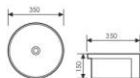

K31004

Semi Art Basin
半嵌艺术盆
Size:350x350x150mm
Above counter mounter