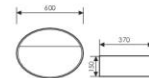

K28A019-2

Counter Top Art Basin
台上艺术盆
Size: 600x370x150mm
Above counter mounter