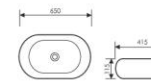

K28B010

Counter Top Art Basin
台上艺术盆
Size:500x400x145mm
Above counter mounter

K28B011

Counter Top Art Basin
台上艺术盆
Size:490x490x130mm
Above counter mounter

K28B012

Counter Top Art Basin
台上艺术盆
Size:650x415x115mm
Above counter mounter