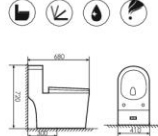

K17B009

Siphonic One-piece Toilet
连体虹吸马桶 UF
Size:680X410X720mm
S-trap:300mm Rughing-in