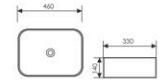

K28B052

Counter Top Art Basin
台上艺术盆
Size:460x330x140mm
Above counter mounter