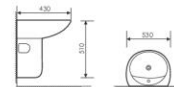

K27003
Wall-hung Pedestal Basin
分体半挂盆
Size:530x430x510mm
Fixing Fo Wall With Back