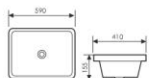

K30034

Mid Counter Art Basin
台中艺术盆
Size:590x410x155mm
Above counter mounter