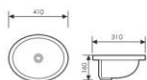

K30006

Mid Counter Art Basin
台中艺术盆
Size:410x310x160mm
Above counter mounter