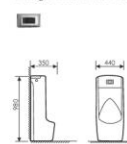

K37013

Under Counter Basin
感应立式小便斗
Size:440x350x980mm
Fixing to wall with back