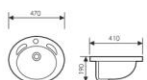

K30002

Mid Counter Art Basin
台中艺术盆
Size:470x410x190mm
Above counter mounter