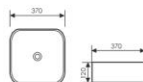

28B001

Counter Top Art Basin
台上艺术盆
Size:370x370x120mm
Above counter mounter