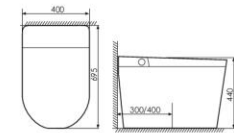

S-trap:300/400mm P-trap:180mm

K11A020

Intelligent toilet 智能马桶

Size:680x385x470mm

S-trap:300/400mm P-trap:180mm

K11A024

Intelligent toilet 智能马桶

Size:683x390x490mm

S-trap:300/400mm P-trap:180mm

K11A021

Intelligent toilet 智能马桶

Size:670x400x470mm

S-trap:300/400mm P-trap:180mm

K11A025

Intelligent toilet 智能马桶

Size:670x385x460mm

S-trap:300/400mm P-trap:180mm

The interface of the light and single-handed usage In-Wash Inspira remote control isso intuitive that anyone will be able to use it from the first time.

K11A026

Intelligent toilet 智能马桶
Size:695x400x440mm
S-trap,300/400mm Rughing-in