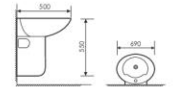

K27009
Wall-hung Pedestal Basin
分体半挂盆
Size:690x500x550mm
Fixing Fo Wall With Back