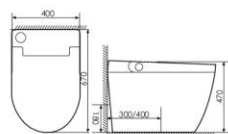

NUMEROUS FEATURES,
ONE CONTROL

K11A022

Intelligent toilet 智能马桶

Size:680x385x470mm

S-trap:300/400mm P-trap:180mm

K11A023

Intelligent toilet 智能马桶

Size:690x405x490mm

S-trap:300/400mm P-trap:180mm

K11A020

Intelligent toilet 智能马桶

Size:680x385x470mm

S-trap:300/400mm P-trap:180mm

K11A024

Intelligent toilet 智能马桶

Size:683x390x490mm

S-trap:300/400mm P-trap:180mm

K11A021

Intelligent toilet 智能马桶

Size:670x400x470mm

S-trap:300/400mm P-trap:180mm

K11A025

Intelligent toilet 智能马桶

Size:670x385x460mm