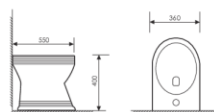

K22019

Floor Bidet
落地妇洗器
Size:550x360x400mm
Fixing to wall with back