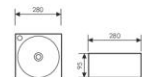

K32023

Wall-hung Art Basin
挂式艺术盆
Size:280x280x95mm
Above counter mounter