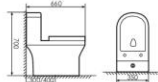

K17B018

Siphonic One-piece Toilet
连体虹吸马桶 PP
Size:660x350x700mm
S-trap:300/400mm Rughing-in