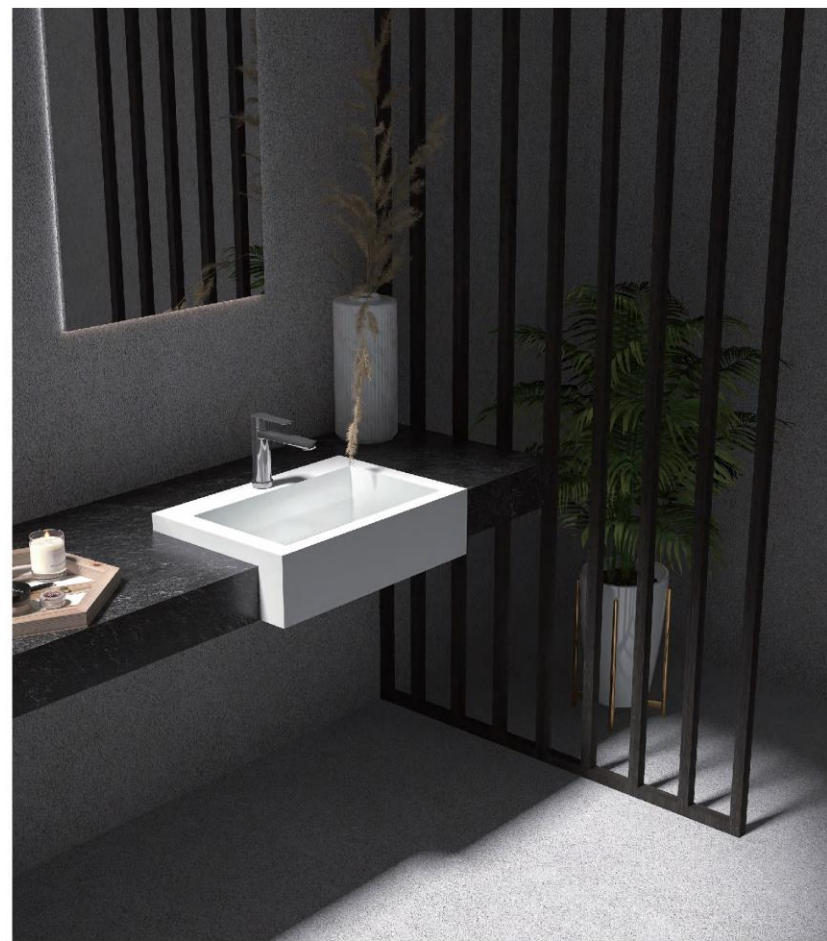

K30027

Mid Counter Art Basin
台中艺术盆
Size:475x475x190mm
Above counter mounter

K30015

Mid Counter Art Basin
台中艺术盆
Size:440x440x195mm
Above counter mounter

K30009

Mid Counter Art Basin
台中艺术盆
Size:565x445x190mm
Above counter mounter

K30010

Mid Counter Art Basin
台中艺术盆
Size:450x450x205mm
Above counter mounter

K30001

Mid Counter Art Basin
台中艺术盆
Size:415x360x160mm
Above counter mounter

K30002

Mid Counter Art Basin
台中艺术盆
Size:470x410x190mm
Above counter mounter

K30003

Mid Counter Art Basin
台中艺术盆
Size:510x450x190mm
Above counter mounter

K30004

Mid Counter Art Basin
台中艺术盆
Size:560x470x205mm
Above counter mounter

K30005

Mid Counter Art Basin
台中艺术盆
Size:550x400x180mm
Above counter mounter

K30006

Mid Counter Art Basin
台中艺术盆
Size:410x310x160mm
Above counter mounter

K30007

Mid Counter Art Basin
台中艺术盆
Size:460x380x190mm
Above counter mounter

K30008

Mid Counter Art Basin
台中艺术盆
Size:490x445x190mm
Above counter mounter

K31001

Semi Art Basin
半嵌艺术盆
Size:530x510x175mm
Above counter mounter