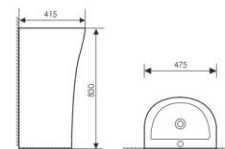

K26015

Wall-hung One Piece Basin
连体半挂盆
Size: 470x460x370mm
Fixing to wall with back

K21008

Toilet Seat
座头马桶 UF
Size: 520x340x400mm
P-trap: 180mm Rughing-in

K24026

Pedestal One-piece Basin
连体立柱盆
Size: 475x415x830mm
Fixing to wall with back