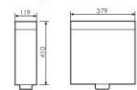

K39A004

Water Tank
蹲便水箱
Size:379x119x410mm
Fixing to wall with back