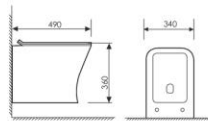

K24024

Pedestal One-piece Basin
连体立柱盆
Size: 450x450x840mm
Fixing to wall with back

K22014

Floor Bidet
落地妇洗器
Size: 525x340x400mm
Fixing to wall with back

K20A022

Wall-hung toilet
对冲挂便器 UF
Size: 490x340x360mm
P-trap Rughing-in