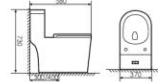

K17B022

Siphonic One-piece Toilet
连体虹吸马桶 PP
Size:580x370x730mm
S-trap:300/400mm Rughing-in