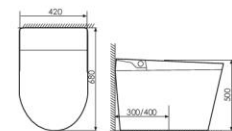

K11A028

Intelligent toilet 智能马桶
Size:670x380x460mm
S-trap:300/400mm Rughing-in