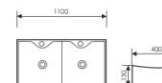

K29B008

Counter Top Art Basin
台上艺术盆
Size:1100x400x140mm
Above counter mounter