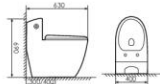

K17A005

Siphonic One-piece Toilet
连体虹吸马桶 PP
Size: 630X400x690mm
S-trap: 300/400mm Rughing-in