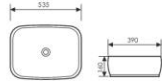

K28B019

Counter Top Art Basin
台上艺术盆
Size:535x390x160mm
Above counter mounter