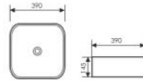

K28A016-2

Counter Top Art Basin
台上艺术盆
Size:410x410x185mm
Above counter mounter

K28A016-3

Counter Top Art Basin
台上艺术盆
Size:430x430x170mm
Above counter mounter

K28B009

Counter Top Art Basin
台上艺术盆
Size:390x390x145mm
Above counter mounter