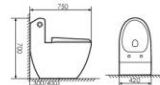

K17A016

Siphonic One-piece Toilet
 连体虹吸马桶 UF
 Size: 720X390x600mm
 S-trap: 300/400mm Rughing-in

K17A018

Siphonic One-piece Toilet
 连体虹吸马桶 PP
 Size: 750X420x660mm
 S-trap: 300/400mm Rughing-in

K17A006

Siphonic One-piece Toilet
 连体虹吸马桶 PP
 Size: 750X420x700mm
 S-trap: 300/400mm Rughing-in