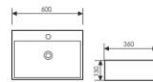

K29A002-1

Counter Top Art Basin
台上艺术盆
Size:410x360x130mm
Above counter mounter

K29A002-2

Counter Top Art Basin
台上艺术盆
Size:510x360x130mm
Above counter mounter

K29A002-3

Counter Top Art Basin
台上艺术盆
Size:600x360x130mm
Above counter mounter