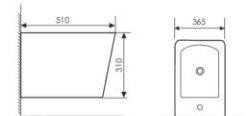

K23002

Wall-mounted Bidet
壁挂妇洗器
Size: 510x365x310mm
Fixing to wall with back