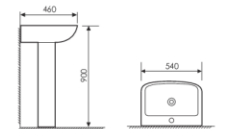

K18015

Washdown Two-piece Toilet
分体直冲马桶 PP
Size:700x380x790mm
S-trap:250mm Rughing-in
P-trap:180mm Rughing-in

K22018

Floor Bidet
落地妇洗器
Size:540x370x390mm
Fixing to wall with back

K18024

Washdown Two-piece Toilet
分体直冲马桶 PP
Size:640x400x760mm
S-trap:250mm Rughing-in
P-trap:180mm Rughing-in

K22019

Floor Bidet
落地妇洗器
Size:550x360x400mm
Fixing to wall with back

K25026

Pedestal Two-piece Basin
分体立柱盆
Size:620x510x830mm
Fixing to wall with back

K27005

Wall-hung Pedestal Basin
分体半挂盆
Size:540x460x560mm
Fixing to wall with back

K25011

Pedestal Two-piece Basin
分体立柱盆
Size:540x460x900mm
Fixing to wall with back

TECHNOLOGY DEVELOPMENT

TORNADO FLUSHING SYSTEM

The flow of water in the ceramic pan allows for a unique rapid motion of flushing that allows for a more comprehensive cleansing only 3.5L of water.