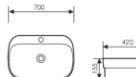

K29A009-3

Counter Top Art Basin
台上艺术盆
Size:700x420x155mm
Above counter mounter