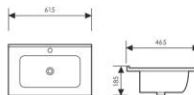

K34006-60

Thin Edge Basin

薄边盆

Size: 615x465x185mm
815x465x185mm
1015x465x185mm

715x465x185mm
915x465x185mm