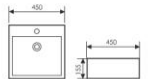

K29B044

Counter Top Art Basin
台上艺术盆
Size:450x450x155mm
Above counter mounter