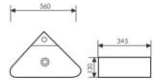

K29B056

Counter Top Art Basin
台上艺术盆
Size:560x345x130mm
Above counter mounter