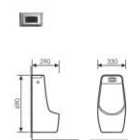

K37008

Under Counter Basin
感应挂式小便斗
Size: 330x290x690mm
Fixing to wall with back