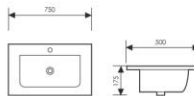

K34001-51

Thin Edge Basin

薄边盆

Size: 510x465x165mm
710x465x175mm
810x465x175mm
1010x465x175mm

K34002-50

Thin Edge Basin

薄边盆

Size: 515x395x175mm
765x395x175mm
1015x395x175mm

615x395x175mm
815x395x175mm

K34003-60

Thin Edge Basin

薄边盆

Size: 610x465x135mm
1010x465x135mm

810x465x135mm
1210x465x135mm

K34004-60

Thin Edge Basin

薄边盆

Size: 610x465x170mm
810x465x170mm
1010x465x170mm

K34005-70

Thin Edge Basin

薄边盆

Size: 700x500x175mm
900x500x175mm
1100x500x175mm

K34006-60

Thin Edge Basin

薄边盆

Size: 615x465x185mm
815x465x185mm
1015x465x185mm

715x465x185mm
915x465x185mm

K35001-60

middle side basin

中边盆

Size: 600x470x210mm
800x470x210mm
900x470x210mm

700x470x210mm
800x470x210mm
1000x470x210mm

K35002-60

middle side basin

中边盆

Size: 600x470x250mm
800x470x250mm
1000x470x250mm

700x470x250mm
900x470x250mm

K35003-43

middle side basin

中边盆

Size: 430x360x170mm
600x360x170mm
800x360x170mm
1000x360x170mm

500x360x170mm
700x360x170mm
900x360x170mm

K35004-60

middle side basin

中边盆

Size: 600x400x210mm
800x400x210mm
1000x400x210mm

700x400x210mm
900x400x210mm