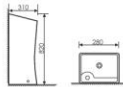

K26001

Wall-hung One Piece Basin
连体半挂盆
Size:565x490x380mm
Fixing Fo Wall With Back

K26002

Wall-hung One Piece Basin
连体半挂盆
Size:530x440x360mm
Fixing Fo Wall With Back

K24029

Pedestal One-piece Basin
连体立柱盆
Size:280x310x870mm
Fixing Fo Wall With Back