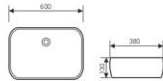

K28B027

Counter Top Art Basin
台上艺术盆
Size:760x400x140mm
Above counter mounter

K28B028

Counter Top Art Basin
台上艺术盆
Size:710x445x150mm
Above counter mounter

K28B017

Counter Top Art Basin
台上艺术盆
Size:600x380x130mm
Above counter mounter