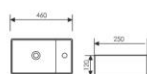

K29B066

Counter Top Art Basin
台上艺术盆
Size:370x185x90mm
Above counter mounter

K29B067

Counter Top Art Basin
台上艺术盆
Size:460x250x120mm
Above counter mounter

K29B068

Counter Top Art Basin
台上艺术盆
Size:460x250x120mm
Above counter mounter