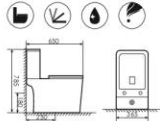

K18007

Washdown Two-piece Toilet
分体直冲马桶 UF
Size:650x365x785mm
S-trap:250mm Rughing-in
P-trap:180mm Rughing-in