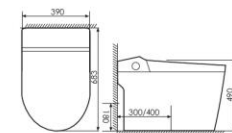

NUMEROUS FEATURES,
ONE CONTROL

K11A022

Intelligent toilet 智能马桶

Size:680x385x470mm

S-trap:300/400mm P-trap:180mm

K11A023

Intelligent toilet 智能马桶

Size:690x405x490mm

S-trap:300/400mm P-trap:180mm

K11A020

Intelligent toilet 智能马桶

Size:680x385x470mm

S-trap:300/400mm P-trap:180mm

K11A024

Intelligent toilet 智能马桶

Size:683x390x490mm

S-trap:300/400mm P-trap:180mm

K11A021

Intelligent toilet 智能马桶

Size:670x400x470mm

S-trap:300/400mm P-trap:180mm

K11A025

Intelligent toilet 智能马桶

Size:670x385x460mm