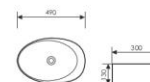

28B001

Counter Top Art Basin
台上艺术盆
Size:370x370x120mm
Above counter mounter

K28B002

Counter Top Art Basin
台上艺术盆
Size:500x400x140mm
Above counter mounter

K28B003

Counter Top Art Basin
台上艺术盆
Size:490x300x130mm
Above counter mounter