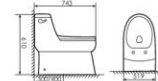

K17C014

Siphonic One-piece Toilet
连体虹吸马桶 UF
Size:743X519x610mm
S-trap:300/400mm Rughing-in