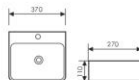

K29B013

Counter Top Art Basin
台上艺术盆
Size:370x270x110mm
Above counter mounter