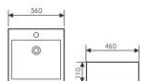

K29B027

Counter Top Art Basin
台上艺术盆
Size:560x420x110mm
Above counter mounter