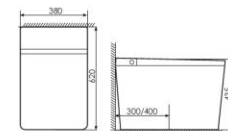

K11A010

Intelligent toilet 智能马桶
Size:683x393x500mm
S-trap:300/400mm

K11A011

Intelligent toilet 智能马桶
Size:600x370x460mm
S-trap:300/400mm Rughing-in

K11A015

Intelligent toilet 智能马桶
Size:595x380x460mm
S-trap:300/400mm Rughing-in

K11A012

Intelligent toilet 智能马桶
Size:680x420x500mm
S-trap:300/400mm

K11A016

Intelligent toilet 智能马桶
Size:680x420x500mm
S-trap:300/400mm

K11A013

Intelligent toilet 智能马桶
Size:700x400x460mm
S-trap:300/400mm

K11A017

Intelligent toilet 智能马桶
Size:620x380x435mm
S-trap:300/400mm Rughing-in

K11A014

Intelligent toilet 智能马桶
Size:600x500x550mm
S-trap:300/400mm Rughing-in

K11A018

Intelligent toilet 智能马桶
Size:720x460x550mm
S-trap:300/400mm Rughing-in