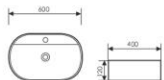

K29A005-3

Counter Top Art Basin
台上艺术盆
Size:600x400x120mm
Above counter mounter