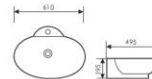

K29B021

Counter Top Art Basin
台上艺术盆
Size:610x495x195mm
Above counter mounter