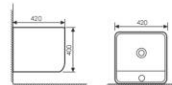

K26006

Wall-hung One Piece Basin
连体半挂盆
Size:450x420x400mm
Fixing Fo Wall With Back