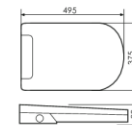

K12B002

Smart Wall-hung Toilet 智能挂便器
Size:580x380x450mm
P-trap, Rughing-in

K12B003

Smart Wall-hung Toilet 智能挂便器
Size:590x380x360mm
P-trap, Rughing-in

K12B004

Smart Wall-hung Toilet 智能挂便器
Size:585x390x370mm
P-trap, Rughing-in

K12B005

Smart Wall-hung Toilet 智能挂便器
Size:585x430x360mm
P-trap, Rughing-in

INTELLIGENT SEAT COVER SERIES

K13001

Intelligent seat cover 智能盖板
Size:495x375x80mm

K13002

Intelligent seat cover 智能盖板
Size:495x375x80mm