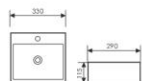

K29B033

Counter Top Art Basin
台上艺术盆
Size:330x290x115mm
Above counter mounter