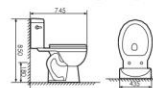

K19B007

Siphonic Two-piece Toilet
分体虹吸马桶 PP
Size:715x400x755mm
S-trap:300mm Rughing-in

K19B006

Siphonic Two-piece Toilet
分体虹吸马桶 PP
Size:720x420x780mm
S-trap:300mm Rughing-in

K19A006

Siphonic Two-piece Toilet
分体虹吸马桶 PP
Size:745x435x850mm
S-trap:295mm Rughing-in
P-trap:180mm Rughing-in