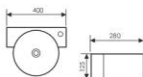

K32010

Wall-hung Art Basin
挂式艺术盆
Size:400x280x125mm
Above counter mounter