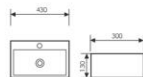

K32014

Wall-hung Art Basin
挂式艺术盆
Size:430x300x130mm
Above counter mounter