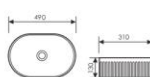

K28A008-4

Counter Top Art Basin
台上艺术盆
Size:490x310x130mm
Above counter mounter