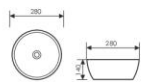

K28A015-1

Counter Top Art Basin
台上艺术盆
Size:280x280x140mm
Above counter mounter