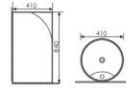

K24037

Pedestal One-piece Basin
连体立柱盆
Size:410x410x840mm
Fixing Fo Wall With Back