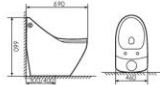

K17A013

Siphonic One-piece Toilet
连体虹吸马桶 UF
Size: 690X460x660mm
S-trap: 300/400mm Rughing-in