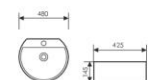

K29B019

Counter Top Art Basin
台上艺术盆
Size:480x425x145mm
Above counter mounter