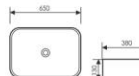

K28A011-2

Counter Top Art Basin
台上艺术盆
Size:650x380x130mm
Above counter mounter