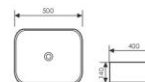

K28B002

Counter Top Art Basin
台上艺术盆
Size:500x400x140mm
Above counter mounter