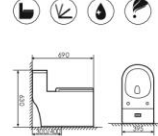

K17B001

Siphonic One-piece Toilet
连体虹吸马桶 UF
Size:690X370X800mm
S-trap:300/400mm Rughing-in

K17B002

Siphonic One-piece Toilet
连体虹吸马桶 UF
Size:680X360X780mm
S-trap:300/400mm Rughing-in

K17B030

Siphonic One-piece Toilet
连体虹吸马桶 UF
Size:690X395X630mm
S-trap:300/400mm Rughing-in