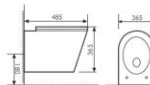

K20C005

Wall-hung Toilet
单孔冲挂式便器 UF
Size:520x360x370mm
P-trap:180mm Rughing-in

K20A011

Wall-hung Toilet
对冲挂便器 UF
Size:530x365x350mm
P-trap:180mm Rughing-in

K20A006

Wall-hung Toilet
对冲挂便器 UF
Size:485x365x365mm
P-trap:180mm Rughing-in