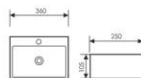

K32007

Wall-hung Art Basin
挂式艺术盆
Size:270x435x120mm
Above counter mounter

K32008

Wall-hung Art Basin
挂式艺术盆
Size:320x310x125mm
Above counter mounter

K32017

Wall-hung Art Basin
挂式艺术盆
Size:360x250x105mm
Above counter mounter