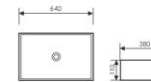

K28B008

Counter Top Art Basin
台上艺术盆
Size:640x380x110mm
Above counter mounter