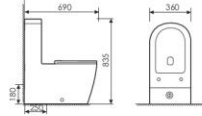

K16A001

Washdown One-piece Toilet
连体直冲马桶 UF
Size: 690x360x835mm
S-trap: 250mm Rughing-in
P-trap: 180mm Rughing-in