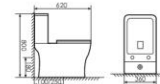

K18010

Washdown Two-piece Toilet
分体直冲马桶 UF
Size: 620x360x800mm
S-trap: 100/250mm Rughing-in
P-trap: 180mm Rughing-in