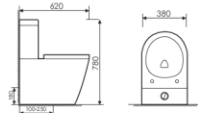

K22002

Floor Bidet
落地妇洗器
Size: 505x360x440mm
Fixing to wall with back

K24038

Pedestal One-piece Basin
连体立柱盆
Size: 460x510x850mm
Fixing to wall with back

ATHENS

雅典系列

Chinese classical design elements are put into modern design, so Chinese styles connect with western styles freedom and handsome character jump out of classical lingering charm.

K16A003

Washdown One-piece Toilet
 连体直冲马桶 UF
 Size: 690x360x835mm
 S-trap: 250mm Rughing-in
 P-trap: 180mm Rughing-in

K20A008

Wall-hung toilet
 对冲挂便器 UF
 Size: 530x360x360mm
 P-trap Rughing-in

K18003

Washdown Two-piece Toilet
 分体直冲马桶 UF
 Size: 620x380x780mm
 S-trap: 100-250mm Rughing-in
 P-trap: 180mm Rughing-in