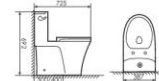

K17C013

Siphonic One-piece Toilet
连体虹吸马桶 UF
Size:725x387x692mm
S-trap:300/400mm Rughing-in