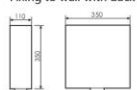

K39A005

Water Tank
蹲便水箱
Size:350x110x350mm
Fixing to wall with back