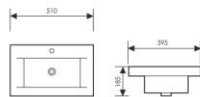

K36008-50

Cabinet Basin

柜盆

Size:510x395x185mm
710x395x185mm

610x395x185mm
810x395x185mm