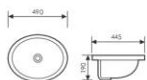

K30008

Mid Counter Art Basin
台中艺术盆
Size:490x445x190mm
Above counter mounter