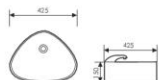

**K29A012-3**

Counter Top Art Basin
台上艺术盆
Size:1000x500x160mm
Above counter mounter

K29B073

Counter Top Art Basin
台上艺术盆
Size:425x425x150mm
Above counter mounter

K29B001

Counter Top Art Basin
台上艺术盆
Size:600x460x140mm
Above counter mounter