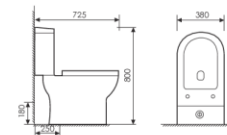

K25015

Pedestal Two-piece Basin
分体立柱盆
Size:600x480x830mm
Fixing to wall with back

K27013

Wall-hung Pedestal Basin
分体半挂盆
Size:600x440x500mm
Fixing to wall with back

K25013

Pedestal Two-piece Basin
分体立柱盆
Size:660x480x810mm
Fixing to wall with back

K18016

Washdown Two-piece Toilet
分体直冲马桶 PP
Size:650x370x795mm
S-trap:250mm Rughing-in
P-trap:180mm Rughing-in

K27012

Wall-hung Pedestal Basin
分体半挂盆
Size:610x460x490mm
Fixing to wall with back

K25015

Pedestal Two-piece Basin
分体立柱盆
Size:610x460x880mm
Fixing to wall with back

K18015

Washdown Two-piece Toilet
分体直冲马桶 PP
Size:700x380x790mm
S-trap:250mm Rughing-in
P-trap:180mm Rughing-in

K22018

Floor Bidet
落地妇洗器
Size:540x370x390mm
Fixing to wall with back

K18024

Washdown Two-piece Toilet
分体直冲马桶 PP
Size:640x400x760mm
S-trap:250mm Rughing-in
P-trap:180mm Rughing-in