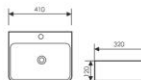

K29B014

Counter Top Art Basin
台上艺术盆
Size:410x310x120mm
Above counter mounter