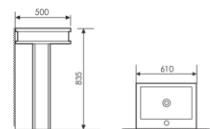

K25020

Pedestal Two-piece Basin
分体立柱盆
Size:610x500x835mm
Fixing to wall with back