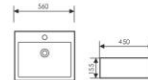

K29A007-3

Counter Top Art Basin
台上艺术盆
Size:560x450x155mm
Above counter mounter