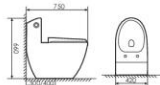

K17A018

Siphonic One-piece Toilet
连体虹吸马桶 PP
Size: 750X420x660mm
S-trap: 300/400mm Rughing-in