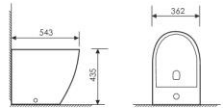

K23001

Wall-mounted Bidet
壁挂妇洗器
Size: 555x365x330mm
Fixing to wall with back

K21012

Toilet Seat
座头马桶 UF
Size: 560x360x400mm
P-trap: 180mm Rughing-in

K26030

Wall-hung One Piece Basin
连体半挂盆
Size: 540x445x370mm
Fixing to wall with back

K22001

Floor Bidet
落地妇洗器
Size: 543x362x435mm
Fixing to wall with back

K24020

Pedestal One-piece Basin
连体立柱盆
Size: 500x500x840mm
Fixing to wall with back

ROMA

罗马系列

Smooth and delicate lines, fine structure fine impression, let space at once have different romantic feeling, such as elegant art fine collection, fashion outlook and inner flavor become integral, create outstanding taste!