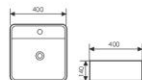

K29B016

Counter Top Art Basin
台上艺术盆
Size:400x400x140mm
Above counter mounter