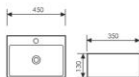

K32014

Wall-hung Art Basin
挂式艺术盆
Size:430x300x130mm
Above counter mounter

K32015

Wall-hung Art Basin
挂式艺术盆
Size:400x295x115mm
Above counter mounter

K32016

Wall-hung Art Basin
挂式艺术盆
Size:450x350x130mm
Above counter mounter