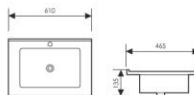

K34003-60

Thin Edge Basin

薄边盆

Size: 610x465x135mm
1010x465x135mm

810x465x135mm
1210x465x135mm

K34004-60

Thin Edge Basin

薄边盆

Size: 610x465x170mm
810x465x170mm
1010x465x170mm