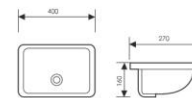

K33C002-40

Under Counter Basin
台下盆
Size:400x270x160mm 470x350x200mm
510x360x200mm 600x380x185mm