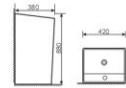

K24036

Pedestal One-piece Basin
连体立柱盆
Size:420x380x880mm
Fixing Fo Wall With Back