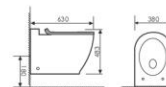

K20E005

Wall-hung Toilet
挂便器
Size: 630x380x483mm
P-trap: 180mm Rughing-in