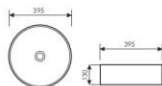

K28A001-3

Counter Top Art Basin
台上艺术盆
Size:395x395x130mm
Above counter mounter