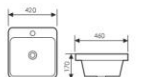

K30024

Mid Counter Art Basin
台中艺术盆
Size:610x450x205mm
Above counter mounter

K30016

Mid Counter Art Basin
台中艺术盆
Size:455x455x170mm
Above counter mounter

K30035

Mid Counter Art Basin
台中艺术盆
Size:420x460x170mm
Above counter mounter