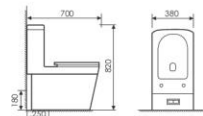

K16B030

Washdown Two-piece Toilet
连体直冲马桶 UF
Size:700x380x820mm
S-trap:250mm Rughing-in
P-trap:180mm Rughing-in