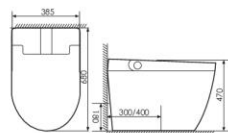

NUMEROUS FEATURES,
ONE CONTROL

K11A022

Intelligent toilet 智能马桶

Size:680x385x470mm

S-trap:300/400mm P-trap:180mm

K11A023

Intelligent toilet 智能马桶

Size:690x405x490mm

S-trap:300/400mm P-trap:180mm

K11A020

Intelligent toilet 智能马桶

Size:680x385x470mm

S-trap:300/400mm P-trap:180mm

K11A024

Intelligent toilet 智能马桶

Size:683x390x490mm

S-trap:300/400mm P-trap:180mm

K11A021

Intelligent toilet 智能马桶

Size:670x400x470mm

S-trap:300/400mm P-trap:180mm

K11A025

Intelligent toilet 智能马桶

Size:670x385x460mm