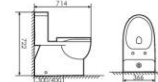

K17C020

Siphonic One-piece Toilet
连体虹吸马桶 UF
Size:714X366x722mm
S-trap:300/400mm Rughing-in