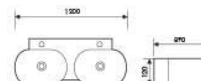

K32013

Wall-hung Art Basin
挂式艺术盆
Size:385x270x120mm
Above counter mounter

K32014

Wall-hung Art Basin
挂式艺术盆
Size:430x300x130mm
Above counter mounter

K32015

Wall-hung Art Basin
挂式艺术盆
Size:400x295x115mm
Above counter mounter