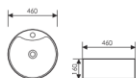

K29A006-4

Counter Top Art Basin
台上艺术盆
Size:460x460x160mm
Above counter mounter