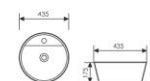

K29B042

Counter Top Art Basin
台上艺术盆
Size:435x435x175mm
Above counter mounter