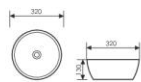

K28B004

Counter Top Art Basin
台上艺术盆
Size:570x370x130mm
Above counter mounter

K28A015-1

Counter Top Art Basin
台上艺术盆
Size:280x280x140mm
Above counter mounter

K28A015-2

Counter Top Art Basin
台上艺术盆
Size:320x320x130mm
Above counter mounter