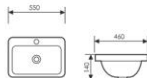

K30022

Mid Counter Art Basin
台中艺术盆
Size:550x460x140mm
Above counter mounter