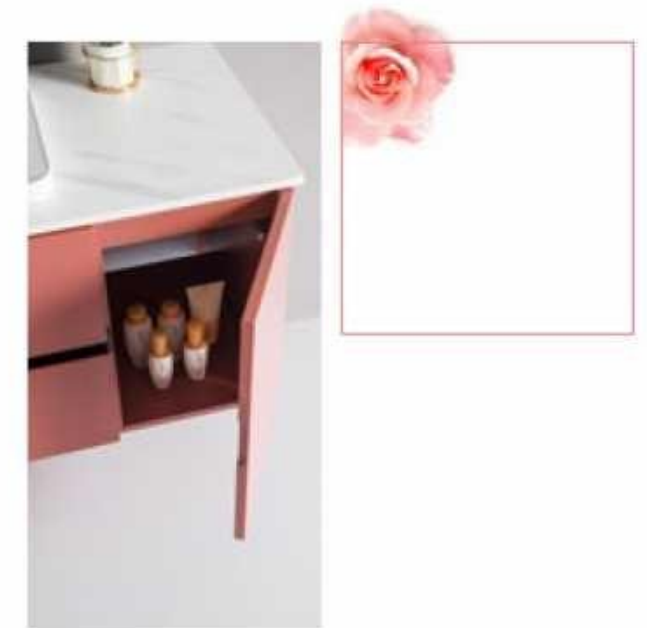

Drunk in the colour

The comfort is completely interpreted through the extraordinary shape, young and bright colors, and superior technology.

NATURAL STYLE EXPRESSES THE REAL
SENSE OF GRADATION.

Anciently, bathroom is closed tightly with wet, so it is the area of cold and water-proof tiles and sanitary ware, wood products dare not set foot in. But along with the regard of people to bath space, hope the desire to decorate it into more warm and more taste product stimulate designer's afflatus, exquisite and finished bathroom tank enter and attract people's line of sight.