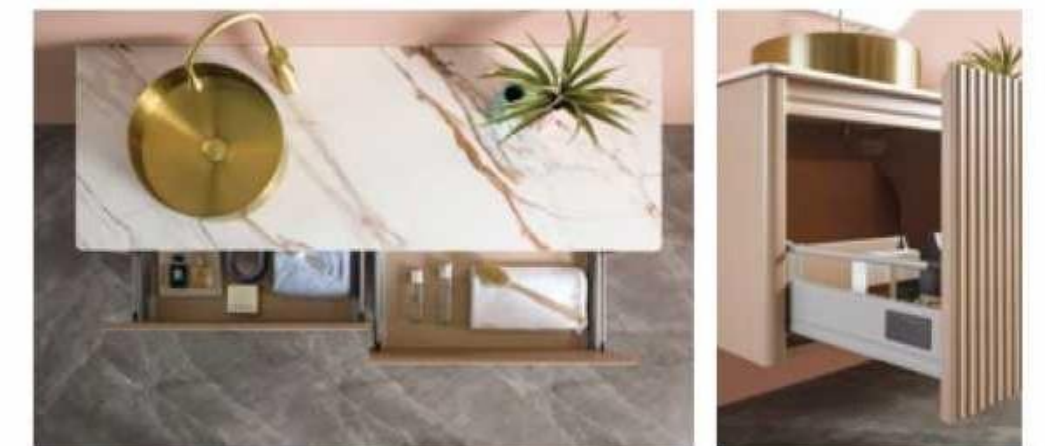

5001-160/120/100

主柜: 1600x560x475mm 镜子: 1350x40x1150mm
台面: 岩板卡拉金 材质: 实木烤漆卡其色
抽屉五金: 东泰骑马抽