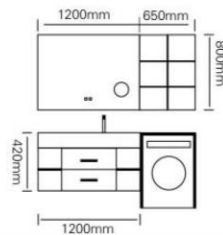

镜子 /Mirror: 1200 × 800mm

镜柜 /Mirror cabinet: 650 × 150 × 800mm

右柜 /Side cabinet: 650 × 550 × 900mm

材质 /Material: 不锈钢

颜色 /Colour: 子午灰

台面 /Stone: 岩板 - 冷翡翠

超大收纳空间，解决卫浴空间储物压力科学收纳系列，
易拿易放惬意卫浴生活，享受美好卫浴时光

Large storage space solves the storage pressure of
bathroomspace Scientific storage series, easy to hold
and putCozy bathroom life,enjoy a good bathroom
time