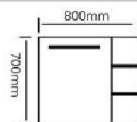

型号 : JG-1055

主柜 /Main cabinet: 800 × 500 × 500mm
镜柜 /Mirror cabinet: 800 × 150 × 700mm
材质 /Material : 不锈钢
颜色 /Colour: 钻闪白 + 高级灰
台面 /Stone: 岩板 - 流幕蓝