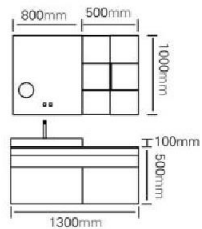

型号 : JG-1013

主柜 /Main cabinet: 1300 × 550 × 500mm

镜子 /Mirror: 800 × 1000mm

侧柜 /Side cabinet: 500 × 150 × 1000mm

材质 /Material : 不锈钢

颜色 /Colour: 石墨绿

台面 /Stone: 岩板 - 流幕蓝

The collocation system of different rock slabs has different feeling, and the design of the side basin makes the use more reasonable.