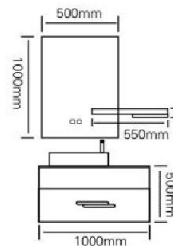

型号：JG-1024

主柜 /Main cabinet: 1000 × 500 × 500mm
镜子 /Mirror: 500 × 1000mm
层架 /Shelf: 550 × 300mm
材质 /Material: 不锈钢
颜色 /Colour: 石墨绿
台面 /Stone: 岩板 - 冷翡翠 + 台中盆