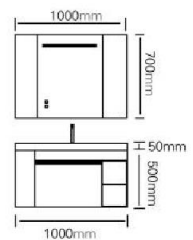

台面 /Stone: 岩板 - 冷翡翠

型号 : JG-1023

主柜 /Main cabinet: 1000 × 500 × 500mm
 镜柜 /Mirror cabinet: 1000 × 150 × 700mm
 材质 /Material : 不锈钢
 颜色 /Colour: 牛油果绿
 台面 /Stone: 岩板 - 冷翡翠

Can be perfectly integrated into any space, different sizes, arbitrary color collocation, can make your bathroom space shine.