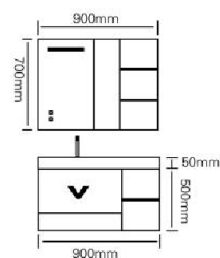

型号：JG-1039

主柜 /Main cabinet: 900 × 500 × 500mm
镜柜 /Mirror cabinet: 900 × 150 × 700mm
材质 /Material: 不锈钢
颜色 /Colour: 子午灰
台面 /Stone: 岩板 - 鱼肚白