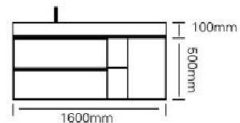

型号 : JG-1006

主柜 /Main cabinet: 1600 × 550 × 500mm
镜柜 /Mirror cabinet: 1000 × 150 × 700mm
侧柜 /Side cabinet: 600 × 150 × 700mm
材质 /Material : 不锈钢
颜色 /Colour : 高级灰
台面 /Stone : 岩板 - 鱼肚白

bring about fun experience to the daily life every day, and step into the realm of mind to enjoy a new life.