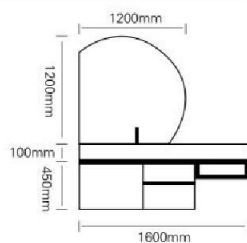

型号：JG-1004

主柜 /Main cabinet: 1600 × 550 × 450mm

镜子 /Mirror: 1200 × 1200mm

材质 /Material: 不锈钢

颜色 /Colour: 哑白 + 腊柯木

台面 /Stone: 岩板 - 鱼肚白