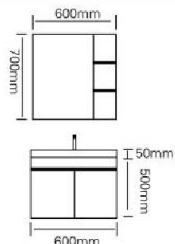

型号 : JG-1062C

主柜 /Main cabinet: 600 x 500 x 500mm
镜柜 /Mirror cabinet: 600 x 150 x 700mm
材质 /Material : 不锈钢
颜色 /Colour: 子午灰
台面 /Stone: 岩板 - 鱼肚白