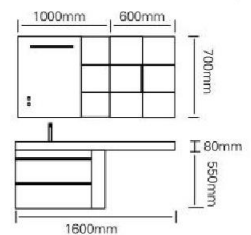

型号 : JG-1007

主柜 /Main cabinet: 1600 x 550 x 550mm
镜柜 /Mirror cabinet: 1600 x 150 x 700mm
材质 /Material : 不锈钢
颜色 /Colour: 子午灰 + 高级灰
台面 /Stone: 岩板 - 鱼肚白