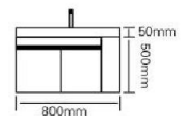

型号 : JG-1055

主柜 /Main cabinet: 800 × 500 × 500mm
镜柜 /Mirror cabinet: 800 × 150 × 700mm
材质 /Material : 不锈钢
颜色 /Colour: 钻闪白 + 高级灰
台面 /Stone: 岩板 - 流幕蓝