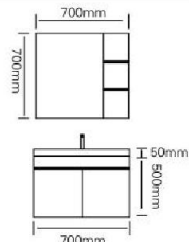

型号 : JG-1062B

主柜 /Main cabinet: 700 x 500 x 500mm
镜柜 /Mirror cabinet: 700 x 150 x 700mm
材质 /Material : 不锈钢
颜色 /Colour: 子午灰
台面 /Stone: 岩板 - 鱼肚白