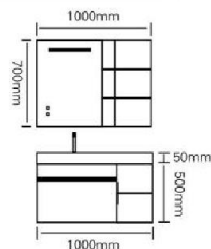

The harmony of art and function is unified, the fluidity that shows bathroom space and outspread feeling. The union of first-rate craft and best material qualitative, suit to decorate decorous, have savour toilet form a complete set to use more.

艺术与功能的和谐统一，展现浴室空间的流动性和延伸感。一流的工艺与上乘的材质相结合，适合装修高雅，更有品味马桶配套使用。

型号：JG-1037

主柜 /Main cabinet: 1000 × 500 × 500mm
镜柜 /Mirror cabinet: 1000 × 150 × 700mm
材质 /Material: 不锈钢
颜色 /Colour: 牙白色
台面 /Stone: 微晶石一体盆
备注: 可定制 800、900、1000mm