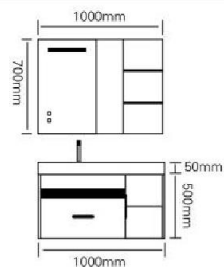

Integrates dreamland with nature

将梦境与自然融合

Its structural
and functional
inventions always
stem from a
comprehensive
redefinition of
domestic space

型号 : JG-1036

主柜 /Main cabinet: 1000 × 500 × 500mm
镜柜 /Mirror cabinet: 1000 × 150 × 700mm
材质 /Material : 不锈钢
颜色 /Colour: 烟草灰
台面 /Stone: 微晶石一体盆