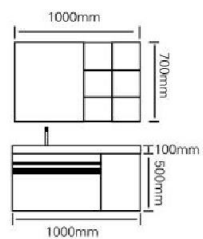

型号：JG-1038

主柜 /Main cabinet: 1000 × 500 × 500mm

镜柜 /Mirror cabinet: 1000 × 150 × 700mm

材质 /Material: 不锈钢

颜色 /Colour: 子午灰 + 深蓝

台面 /Stone: 石英石一体盆

备注: 可定制 800、900、1000mm

The harmony of art and function is unified, the fluidity that shows bathroom space and outspread feeling. The union of first-rate craft and best material qualitative, suit to decorate decorous, have savour toilet form a complete set to use more.