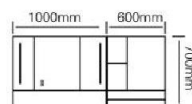

型号 : JG-1006

主柜 /Main cabinet: 1600 × 550 × 500mm
镜柜 /Mirror cabinet: 1000 × 150 × 700mm
侧柜 /Side cabinet: 600 × 150 × 700mm
材质 /Material : 不锈钢
颜色 /Colour : 高级灰
台面 /Stone : 岩板 - 鱼肚白

bring about fun experience to the daily life every day, and step into the realm of mind to enjoy a new life.