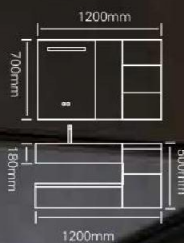

台面 /Stone: 岩板 - 流幕蓝

型号 : JG-1015

主柜 /Main cabinet: 1200 × 550 × 500mm

镜柜 /Mirror cabinet: 1200 × 150 × 700mm

材质 /Material: 不锈钢

颜色 /Colour: 钻闪咖啡金

台面 /Stone: 岩板 - 冷翡翠

Design the bathroom as an individual space and build special atmosphere for the living space, with much more elegance and sincerity This is what the modern citizens pursue in the world flooded with high quality products everywhere.