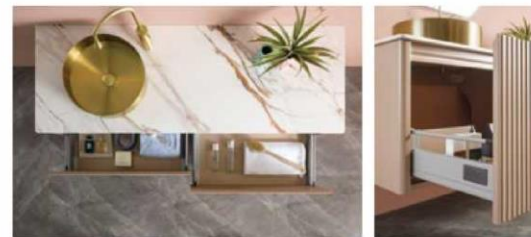

5001-160/120/100

主柜：1800x560x475mm 镜子：1350x40x1150mm
台面：岩板卡拉金 材质：实木烤漆卡其色
抽屉五金：东泰骑马抽