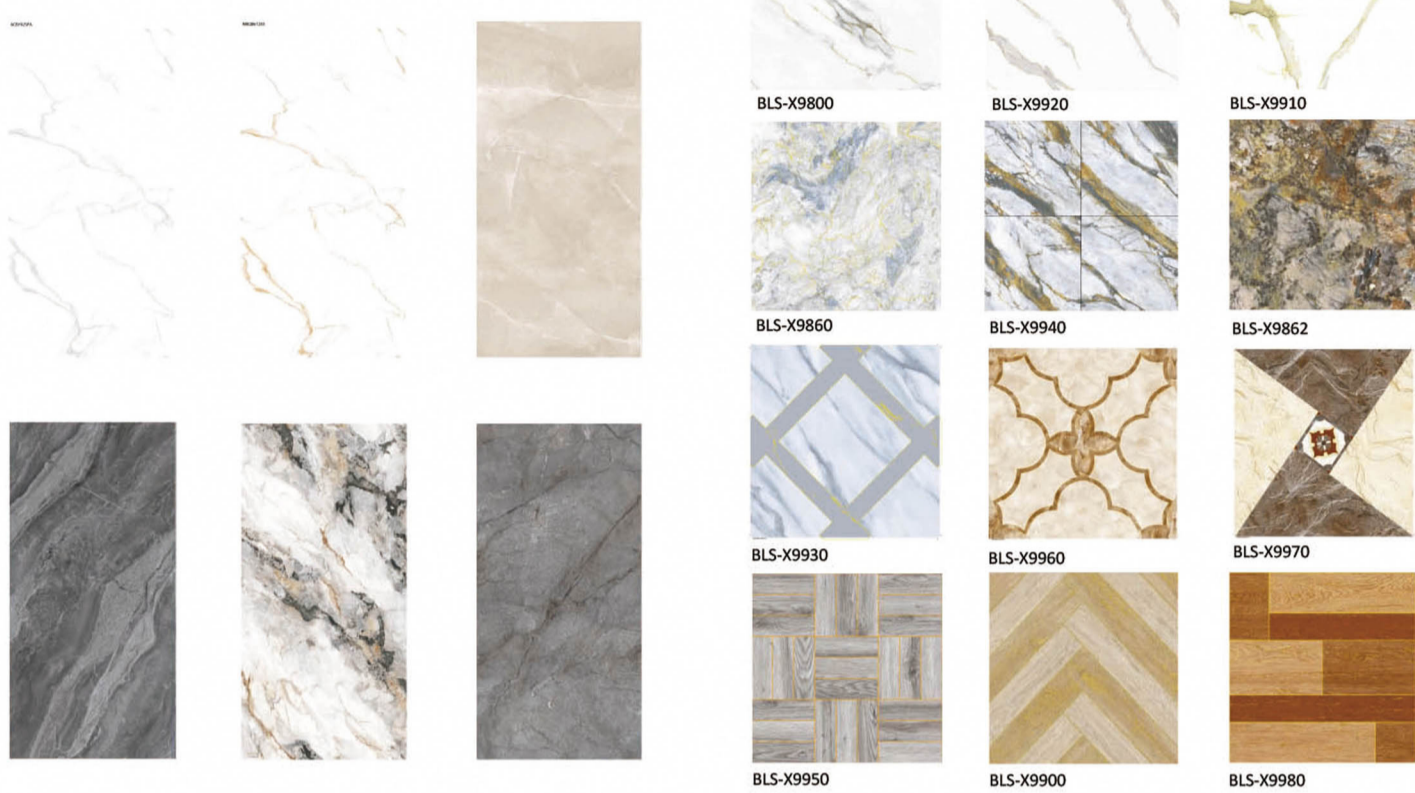

STAY TUNED FOR MORE STYLES

RESOLUTION GO
www.resolution-go.com

NAPOLI LIGHT GREY

1200X600MM SERIES

POLISHED GLAZED CERAMIC SERIES

600×600mm

CLASS DESIGN

600×600mm