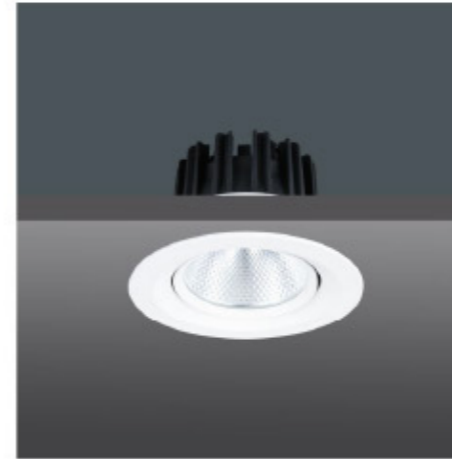

产品名称 Product Name	型号 Model number	功率 Power	尺寸(mm) Dimensions	开孔(mm) Opening (mm)	显指 Dominant Finger	IP等级 IP Class	色温 Color temperature	发光角 Luminous Angle
2.5"嵌入式筒灯	WS-2130-25	LED SMD 5W	Φ100 H40mm	Φ75-85mm	Ra>80	IP20	3000K/4000K/5000K/6000K	120°
3"嵌入式筒灯	WS-2130-3	LED SMD 7W	Φ106 H40mm	Φ80-90mm	Ra>80	IP20	3000K/4000K/5000K/6000K	120°
3.5"嵌入式筒灯	WS-2130-35	LED SMD 9W	Φ115 H50mm	Φ90-95mm	Ra>80	IP20	3000K/4000K/5000K/6000K	120°
4"嵌入式筒灯	WS-2130-4	LED SMD 12W	Φ143 H50mm	Φ110-125mm	Ra>80	IP20	3000K/4000K/5000K/6000K	120°
5"嵌入式筒灯	WS-2130-5	LED SMD 18W	Φ180 H60mm	Φ145-155mm	Ra>80	IP20	3000K/4000K/5000K/6000K	120°
6"嵌入式筒灯	WS-2130-6	LED SMD 24W	Φ190 H65mm	Φ160-170mm	Ra>80	IP20	3000K/4000K/5000K/6000K	120°
8"嵌入式筒灯	WS-2130-8	LED SMD 30W	Φ230 H70mm	Φ190-210mm	Ra>80	IP20	3000K/4000K/5000K/6000K	120°

嘉锐系列
CARREY SERIES

CCC CE RoHS IP20 UGR≤19