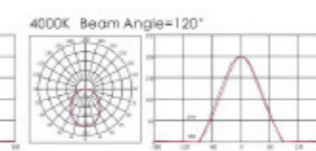

磁吸轨道系列
MAGNETIC TRACK SERIES

CCC CE RoHS IP20 UGR≤19

产品名称 Product Name	型号 Model number	功率 Power	尺寸(mm) Dimensions	开孔(mm) Opening (mm)	显指 Dominant finger	IP等级 IP Class	色温 Color temperature	发光角 Luminous Angle	反光杯颜色 Reflective Cup color
泛光模组	WS-FG112	LED SMD 7W	L112x22xH43mm	输出DC48V	Ra>80	IP20	3000K/4000K/ 5000K/6000K	120°	黑
泛光模组	WS-FG300	LED SMD 12W	L300x22xH43mm	输出DC48V	Ra>80	IP20	3000K/4000K/ 5000K/6000K	120°	黑
泛光模组	WS-FG600	LED SMD 20W	L600x22xH43mm	输出DC48V	Ra>80	IP20	3000K/4000K/ 5000K/6000K	120°	黑
泛光模组	WS-FG900	LED SMD 30W	L900x22xH43mm	输出DC48V	Ra>80	IP20	3000K/4000K/ 5000K/6000K	120°	黑
泛光模组	WS-FG1200	LED SMD 40W	L1200x22xH43mm	输出DC48V	Ra>80	IP20	3000K/4000K/ 5000K/6000K	120°	黑