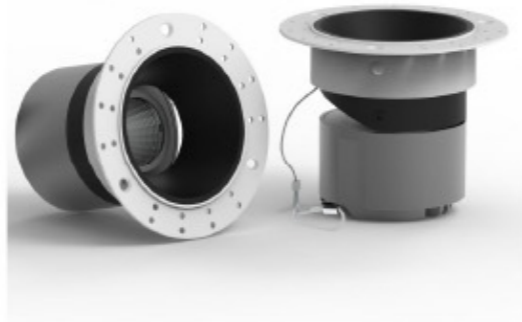

RESOLUTION GO
www.resolution-go.com

CCC CE RoHS IP20 UGR≤19

产品名称 Product Name	型号 Model number	功率 Power	尺寸(mm) Dimensions	开孔(mm) Opening (mm)	显指 Ra	IP等级 IP Class	色温 Color temperature	发光角 Luminous Angle	反光杯颜色 Reflective Cup color
嵌入式无边框洗墙灯	WS-2312-1	LED 5W	Φ80 H70mm	Φ55mm	Ra≥90	IP20	2700K/3000K/4000K/ 5000K/6000K	15°/24°/36°	白色/黑色/哑银 /枪黑/香槟金
嵌入式无边框洗墙灯	WS-2312-2	LED 7W	Φ100 H76mm	Φ75mm	Ra≥90	IP20	2700K/3000K/4000K/ 5000K/6000K	15°/24°/36°	白色/黑色/哑银 /枪黑/香槟金
嵌入式无边框洗墙灯	WS-2312-3	LED 12W	Φ100 H83mm	Φ75mm	Ra≥90	IP20	2700K/3000K/4000K/ 5000K/6000K	15°/24°/36°	白色/黑色/哑银 /枪黑/香槟金
嵌入式无边框洗墙灯	WS-2312-4	LED 15W	Φ100 H100mm	Φ75mm	Ra≥90	IP20	2700K/3000K/4000K/ 5000K/6000K	15°/24°/36°	白色/黑色/哑银 /枪黑/香槟金
嵌入式无边框洗墙灯	WS-2312-5	LED 20W	Φ125 H107mm	Φ95mm	Ra≥90	IP20	2700K/3000K/4000K/ 5000K/6000K	15°/24°/36°	白色/黑色/哑银 /枪黑/香槟金

轩悦系列
HIN YUET SERIES

CCC CE RoHS IP20 UGR≤19