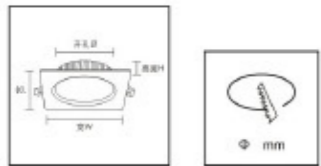

RESOLUTION GO
www.resolution-go.com

CCC CE RoHS IP44 UGR≤19

嘉明系列
JIAMING SERIES

产品名称 Product Name	型号 Model number	功率 Power	尺寸(mm) Dimensions	开孔(mm) Opening (mm)	显指 Dominant Finger	IP等级 IP Class	色温 Color temperature	发光角 Luminous Angle
2.5"嵌入式方形筒灯	WS-2133-25	LED 7W	W92x92H29mm	Φ75mm	Ra≥80	IP44	3000K/4000K/5000K/6000K	120°
3.5"嵌入式方形筒灯	WS-2133-35	LED 9W	W120x120H29mm	Φ95mm	Ra≥80	IP44	3000K/4000K/5000K/6000K	120°
4"嵌入式方形筒灯	WS-2133-4	LED 12W	W140x140H29mm	Φ115mm	Ra≥80	IP44	3000K/4000K/5000K/6000K	120°
5"嵌入式方形筒灯	WS-2133-5	LED 15W	W160x160H29mm	Φ135mm	Ra≥80	IP44	3000K/4000K/5000K/6000K	120°
2.5"嵌入式方形筒灯	WS-2134-25	LED 2x7W	W170x92H29mm	W160x75mm	Ra≥80	IP44	3000K/4000K/5000K/6000K	120°
3.5"嵌入式方形筒灯	WS-2133-35	LED 2x9W	W230x120H29mm	W200x95mm	Ra≥80	IP44	3000K/4000K/5000K/6000K	120°
4"嵌入式方形筒灯	WS-2134-4	LED 2x12W	W270x140H29mm	W250x120mm	Ra≥80	IP44	3000K/4000K/5000K/6000K	120°
5"嵌入式方形筒灯	WS-2134-5	LED 2x15W	W310x160H29mm	W290x140mm	Ra≥80	IP44	3000K/4000K/5000K/6000K	120°

嘉炫系列
JIA XUAN SERIES

CCC CE RoHS IP20 UGR≤19