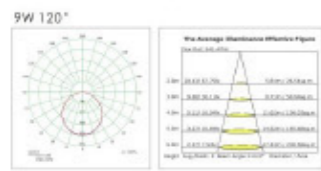

RESOLUTION GO
www.resolution-go.com

CCC CE RoHS IP44 UGR≤19

嘉明系列
JIAMING SERIES

产品名称 Product Name	型号 Model number	功率 Power	尺寸(mm) Dimensions	开孔(mm) Opening (mm)	显指 Dominant Finger	IP等级 IP Class	色温 Color temperature	发光角 Luminous Angle
2.5"嵌入式方形筒灯	WS-2133-25	LED 7W	W92x92H29mm	Φ75mm	Ra≥80	IP44	3000K/4000K/5000K/6000K	120°
3.5"嵌入式方形筒灯	WS-2133-35	LED 9W	W120x120H29mm	Φ95mm	Ra≥80	IP44	3000K/4000K/5000K/6000K	120°
4"嵌入式方形筒灯	WS-2133-4	LED 12W	W140x140H29mm	Φ115mm	Ra≥80	IP44	3000K/4000K/5000K/6000K	120°
5"嵌入式方形筒灯	WS-2133-5	LED 15W	W160x160H29mm	Φ135mm	Ra≥80	IP44	3000K/4000K/5000K/6000K	120°
2.5"嵌入式方形筒灯	WS-2134-25	LED 2x7W	W170x92H29mm	W160x75mm	Ra≥80	IP44	3000K/4000K/5000K/6000K	120°
3.5"嵌入式方形筒灯	WS-2133-35	LED 2x9W	W230x120H29mm	W200x95mm	Ra≥80	IP44	3000K/4000K/5000K/6000K	120°
4"嵌入式方形筒灯	WS-2134-4	LED 2x12W	W270x140H29mm	W250x120mm	Ra≥80	IP44	3000K/4000K/5000K/6000K	120°
5"嵌入式方形筒灯	WS-2134-5	LED 2x15W	W310x160H29mm	W290x140mm	Ra≥80	IP44	3000K/4000K/5000K/6000K	120°

嘉炫系列
JIA XUAN SERIES

CCC CE RoHS IP20 UGR≤19