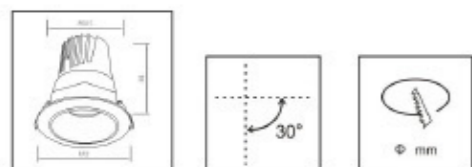

RESOLUTION GO
www.resolution-go.com

CCC CE RoHS IP20 UGR≤19