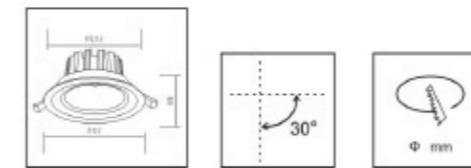

产品名称 Product Name	型号 Model number	功率 Power	尺寸(mm) Dimensions	开孔(mm) Opening (mm)	显指 Dominant Finger	IP等级 IP Class	色温 Color temperature	发光角 Luminous Angle
嵌入式射灯	WS-2131-25	LED 7W	Φ95 H52mm	Φ75-80mm	Ra>90	IP20	2700K/3000K/4000K/5000K/6000K	15°/24°
嵌入式射灯	WS-2131-35	LED 9W	Φ120 H68mm	Φ95-100mm	Ra>90	IP20	2700K/3000K/4000K/5000K/6000K	15°/24°
嵌入式射灯	WS-2131-4	LED 18W	Φ150 H84mm	Φ125-130mm	Ra>90	IP20	2700K/3000K/4000K/5000K/6000K	15°/24°
嵌入式射灯	WS-2131-5	LED 25W	Φ170 H84mm	Φ145-150mm	Ra>90	IP20	2700K/3000K/4000K/5000K/6000K	15°/24°