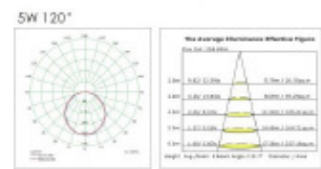

CCC CE RoHS IP44 UGR≤19

产品名称 Product Name	型号 Model number	功率 Power	尺寸(mm) Dimensions	开孔(mm) Opening (mm)	显指 Dominant Finger	IP等级 IP Class	色温 Color temperature	发光角 Luminous Angle
2"嵌入式筒灯	WS-2132-2	LED SMD 3W	Φ70 H29mm	Φ50-55mm	Ra≥80	IP44	3000K/4000K/5000K/6000K	120°
2.5"嵌入式筒灯	WS-2132-25	LED SMD 5W	Φ98 H29mm	Φ70-75mm	Ra≥80	IP44	3000K/4000K/5000K/6000K	120°
3"嵌入式筒灯	WS-2132-3	LED SMD 7W	Φ110 H29mm	Φ80-90mm	Ra≥80	IP44	3000K/4000K/5000K/6000K	120°
3.5"嵌入式筒灯	WS-2132-35	LED SMD 9W	Φ120 H29mm	Φ90-100mm	Ra≥80	IP44	3000K/4000K/5000K/6000K	120°
4"嵌入式筒灯	WS-2132-4	LED SMD 12W	Φ145 H29mm	Φ110-120mm	Ra≥80	IP44	3000K/4000K/5000K/6000K	120°
5"嵌入式筒灯	WS-2132-5	LED SMD 15W	Φ170 H29mm	Φ135-145mm	Ra≥80	IP44	3000K/4000K/5000K/6000K	120°
6"嵌入式筒灯	WS-2132-6	LED SMD 20W	Φ180 H29mm	Φ145-160mm	Ra≥80	IP44	3000K/4000K/5000K/6000K	120°
8"嵌入式筒灯	WS-2132-8	LED SMD 30W	Φ230 H29mm	Φ190-200mm	Ra≥80	IP44	3000K/4000K/5000K/6000K	120°