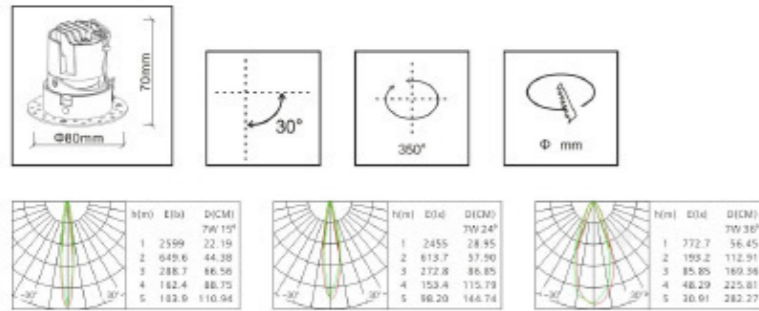

RESOLUTION GO
www.resolution-go.com

CCC CE RoHS IP20 UGR≤19

产品名称 Product Name	型号 Model number	功率 Power	尺寸(mm) Dimensions	开孔(mm) Opening (mm)	显指 Ra	IP等级 IP Class	色温 Color temperature	发光角 Luminous Angle	反光杯颜色 Reflective Cup color
嵌入式无边框洗墙灯	WS-2312-1	LED 5W	Φ80 H70mm	Φ55mm	Ra≥90	IP20	2700K/3000K/4000K/ 5000K/6000K	15°/24°/36°	白色/黑色/哑银 /枪黑/香槟金
嵌入式无边框洗墙灯	WS-2312-2	LED 7W	Φ100 H76mm	Φ75mm	Ra≥90	IP20	2700K/3000K/4000K/ 5000K/6000K	15°/24°/36°	白色/黑色/哑银 /枪黑/香槟金
嵌入式无边框洗墙灯	WS-2312-3	LED 12W	Φ100 H83mm	Φ75mm	Ra≥90	IP20	2700K/3000K/4000K/ 5000K/6000K	15°/24°/36°	白色/黑色/哑银 /枪黑/香槟金
嵌入式无边框洗墙灯	WS-2312-4	LED 15W	Φ100 H100mm	Φ75mm	Ra≥90	IP20	2700K/3000K/4000K/ 5000K/6000K	15°/24°/36°	白色/黑色/哑银 /枪黑/香槟金
嵌入式无边框洗墙灯	WS-2312-5	LED 20W	Φ125 H107mm	Φ95mm	Ra≥90	IP20	2700K/3000K/4000K/ 5000K/6000K	15°/24°/36°	白色/黑色/哑银 /枪黑/香槟金

轩悦系列
HIN YUET SERIES

CCC CE RoHS IP20 UGR≤19