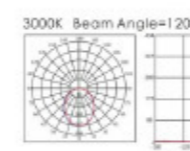

磁吸轨道系列
MAGNETIC TRACK SERIES

CCC CE RoHS IP20 UGR≤19

产品名称 Product Name	型号 Model number	功率 Power	尺寸(mm) Dimensions	开孔(mm) Opening (mm)	显指 Dominant finger	IP等级 IP Class	色温 Color temperature	发光角 Luminous Angle	反光杯颜色 Reflective Cup color
泛光模组	WS-FG112	LED SMD 7W	L112x22xH43mm	输出DC48V	Ra>80	IP20	3000K/4000K/ 5000K/6000K	120°	黑
泛光模组	WS-FG300	LED SMD 12W	L300x22xH43mm	输出DC48V	Ra>80	IP20	3000K/4000K/ 5000K/6000K	120°	黑
泛光模组	WS-FG600	LED SMD 20W	L600x22xH43mm	输出DC48V	Ra>80	IP20	3000K/4000K/ 5000K/6000K	120°	黑
泛光模组	WS-FG900	LED SMD 30W	L900x22xH43mm	输出DC48V	Ra>80	IP20	3000K/4000K/ 5000K/6000K	120°	黑
泛光模组	WS-FG1200	LED SMD 40W	L1200x22xH43mm	输出DC48V	Ra>80	IP20	3000K/4000K/ 5000K/6000K	120°	黑