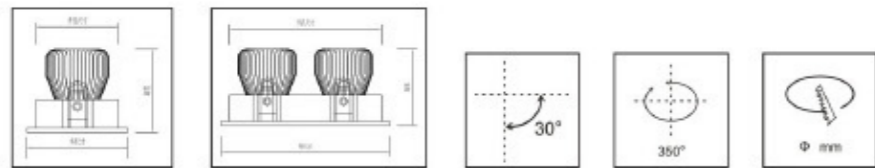

RESOLUTION GO
www.resolution-go.com

CCC CE RoHS IP20 UGR≤19

产品名称 Product Name	型号 Model number	功率 Power	尺寸(mm) Dimensions	开孔(mm) Opening (mm)	显指 Dominant Finger	IP等级 IP Class	色温 Color temperature	发光角 Luminous Angle
嵌入式可调角方形单头射灯	WS-2348-1	LED 12W	L115x115H95mm	L95x95mm	Ra>90	IP20	2700K/3000K/4000K/5000K/6000K	15°/24°/36°
嵌入式可调角方形单头射灯	WS-2348-2	LED 20W	L115x115H120mm	L95x95mm	Ra>90	IP20	2700K/3000K/4000K/5000K/6000K	15°/24°/36°
嵌入式可调角方形单头射灯	WS-2348-3	LED 30W	L135x135H125mm	L120x120mm	Ra>90	IP20	2700K/3000K/4000K/5000K/6000K	15°/24°/36°
嵌入式可调角方形单头射灯	WS-2348-4	LED 40W	L175x175H125mm	L160x160mm	Ra>90	IP20	2700K/3000K/4000K/5000K/6000K	15°/24°/36°
嵌入式可调角方形双头射灯	WS-2349-1	LED 2x12W	L210x115H95mm	L190x95mm	Ra>90	IP20	2700K/3000K/4000K/5000K/6000K	15°/24°/36°
嵌入式可调角方形双头射灯	WS-2349-2	LED 2x30W	L250x135H125mm	L230x120mm	Ra>90	IP20	2700K/3000K/4000K/5000K/6000K	15°/24°/36°
嵌入式可调角方形双头射灯	WS-2349-3	LED 2x40W	L325x175H125mm	L300x155mm	Ra>90	IP20	2700K/3000K/4000K/5000K/6000K	15°/24°/36°

宝越系列
BAOYUE SERIES

CCC CE RoHS IP20 UGR≤19