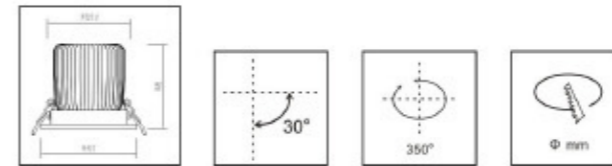

产品名称 Product Name	型号 Model number	功率 Power	尺寸(mm) Dimensions	开孔(mm) Opening (mm)	显指 Dominant Finger	IP等级 IP Class	色温 Color temperature	发光角 Luminous Angle
嵌入式可调角射灯	WS-2347-1	LED 12W	Φ115 H95mm	Φ95mm	Ra>90	IP20	2700K/3000K/4000K/ 5000K/6000K	15°/24°/36°
嵌入式可调角射灯	WS-2347-2	LED 20W	Φ115 H120mm	Φ95mm	Ra>90	IP20	2700K/3000K/4000K/ 5000K/6000K	15°/24°/36°
嵌入式可调角射灯	WS-2347-3	LED 30W	Φ135 H125mm	Φ120mm	Ra>90	IP20	2700K/3000K/4000K/ 5000K/6000K	15°/24°/36°
嵌入式可调角射灯	WS-2347-4	LED 40W	Φ175 H125mm	Φ160mm	Ra>90	IP20	2700K/3000K/4000K/ 5000K/6000K	15°/24°/36°