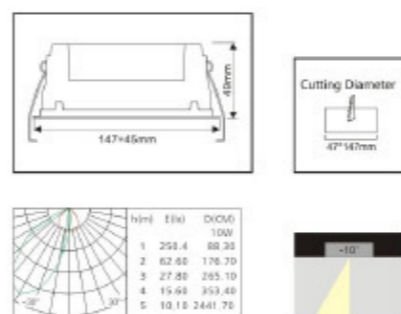

产品名称 Product Name	型号 Model number	功率 Power	尺寸(mm) Dimensions	开孔(mm) Opening (mm)	显指 Dominant Finger	IP等级 IP Class	色温 Color temperature	发光角 Luminous Angle
嵌入式偏光洗墙线条灯 五头	WS-2352-5	LED 5×2W	L147×45H50mm	L139×37mm	Ra>90	IP20	2700K/3000K/4000K/ 5000K/6000K	100°
嵌入式偏光洗墙线条灯 十头	WS-2352-10	LED 10×2W	L279×45H50mm	L272×37mm	Ra>90	IP20	2700K/3000K/4000K/ 5000K/6000K	100°
嵌入式偏光洗墙线条灯 十五头	WS-2352-15	LED 15×2W	L411×45H50mm	L403×37mm	Ra>90	IP20	2700K/3000K/4000K/ 5000K/6000K	100°