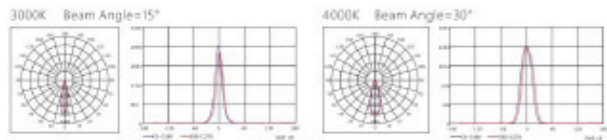

RESOLUTION GO
www.resolution-go.com

CCC CE RoHS IP20 UGR≤19

格悦系列
GEYUE SERIES

产品名称 Product Name	型号 Model number	功率 Power	尺寸(mm) Dimensions	开孔(mm) Opening [mm]	显指 Dominant Finger	IP等级 IP Class	色温 Color temperature	发光角 Luminous Angle	反光杯颜色 Reflective Cup color
嵌入式可调角线条灯 五头	WS-2353-5	LED5×2W	L168×75 H50mm	L160×55mm	Ra≥90	IP20	2700K/3000K/4000K/ 5000K/6000K	15°/30°/45°	黑
嵌入式可调角线条灯 十头	WS-2353-10	LED10×2W	L303×75 H50mm	L295×55mm	Ra≥90	IP20	2700K/3000K/4000K/ 5000K/6000K	15°/30°/45°	黑
嵌入式可调角线条灯 十五头	WS-2353-15	LED15×2W	L435×75 H50mm	L420×55mm	Ra≥90	IP20	2700K/3000K/4000K/ 5000K/6000K	15°/30°/45°	黑

格逸系列
GEYI SERIES

CCC CE RoHS IP20 UGR≤19