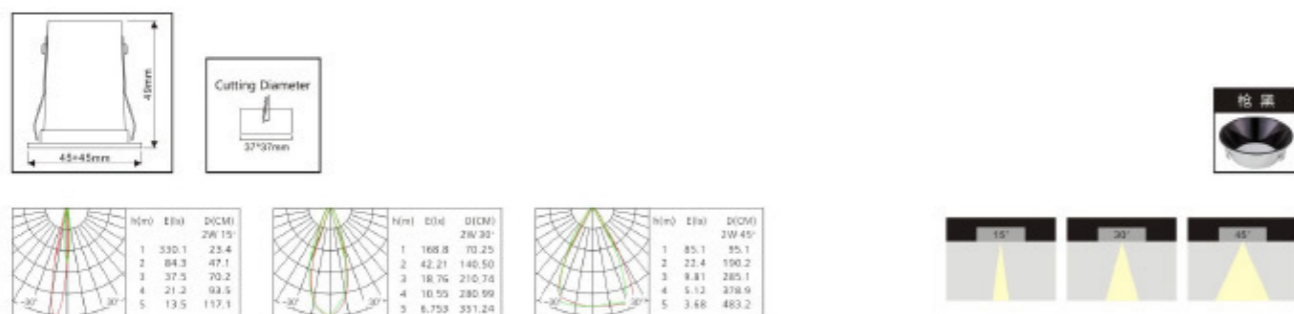

RESOLUTION GO
www.resolution-go.com

CCC CE RoHS IP20 UGR≤19

格锐系列
GRAY SERIES

产品名称 Product Name	型号 Model number	功率 Power	尺寸(mm) Dimensions	开孔(mm) Opening (mm)	显指 Dominant Finger	IP等级 IP Class	色温 Color temperature	发光角 Luminous Angle	反光杯颜色 Reflective Cup color
嵌入式线条灯 单头	WS-2351-1	LED 1×2W	L45×45H50mm	L37×37mm	Ra>90	IP20	2700K/3000K/4000K/ 5000K/6000K	15°/30°/45°	黑
嵌入式线条灯 双头	WS-2351-2	LED 2×2W	L75×45H50mm	L67×37mm	Ra>90	IP20	2700K/3000K/4000K/ 5000K/6000K	15°/30°/45°	黑
嵌入式线条灯 五头	WS-2351-5	LED 5×2W	L147×45H50mm	L139×37mm	Ra>90	IP20	2700K/3000K/4000K/ 5000K/6000K	15°/30°/45°	黑
嵌入式线条灯 十头	WS-2351-10	LED 10×2W	L279×45H50mm	L272×37mm	Ra>90	IP20	2700K/3000K/4000K/ 5000K/6000K	15°/30°/45°	黑
嵌入式线条灯 十五头	WS-2351-15	LED 15×2W	L411×45H50mm	L403×37mm	Ra>90	IP20	2700K/3000K/4000K/ 5000K/6000K	15°/30°/45°	黑

格显系列
LATTICE SERIES

CCC CE RoHS IP20 UGR≤19