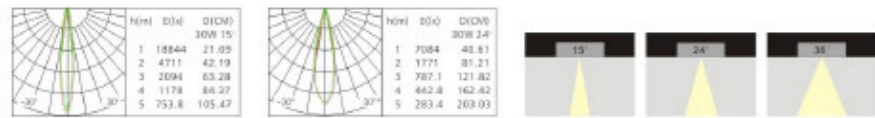

RESOLUTION GO
www.resolution-go.com

CCC CE RoHS IP20 UGR≤19

产品名称 Product Name	型号 Model number	功率 Power	尺寸(mm) Dimensions	开孔(mm) Opening (mm)	显指 Dominant Finger	IP等级 IP Class	色温 Color temperature	发光角 Luminous Angle
嵌入式可调角方形单头射灯	WS-2348-1	LED 12W	L115x115H95mm	L95x95mm	Ra>90	IP20	2700K/3000K/4000K/5000K/6000K	15°/24°/36°
嵌入式可调角方形单头射灯	WS-2348-2	LED 20W	L115x115H120mm	L95x95mm	Ra>90	IP20	2700K/3000K/4000K/5000K/6000K	15°/24°/36°
嵌入式可调角方形单头射灯	WS-2348-3	LED 30W	L135x135H125mm	L120x120mm	Ra>90	IP20	2700K/3000K/4000K/5000K/6000K	15°/24°/36°
嵌入式可调角方形单头射灯	WS-2348-4	LED 40W	L175x175H125mm	L160x160mm	Ra>90	IP20	2700K/3000K/4000K/5000K/6000K	15°/24°/36°
嵌入式可调角方形双头射灯	WS-2349-1	LED 2x12W	L210x115H95mm	L190x95mm	Ra>90	IP20	2700K/3000K/4000K/5000K/6000K	15°/24°/36°
嵌入式可调角方形双头射灯	WS-2349-2	LED 2x30W	L250x135H125mm	L230x120mm	Ra>90	IP20	2700K/3000K/4000K/5000K/6000K	15°/24°/36°
嵌入式可调角方形双头射灯	WS-2349-3	LED 2x40W	L325x175H125mm	L300x155mm	Ra>90	IP20	2700K/3000K/4000K/5000K/6000K	15°/24°/36°

宝越系列
BAOYUE SERIES

CCC CE RoHS IP20 UGR≤19