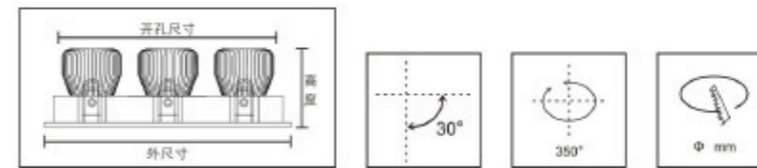

产品名称 Product Name	型号 Model number	功率 Power	尺寸(mm) Dimensions	开孔(mm) Opening (mm)	显指 Dominant Finger	IP等级 IP Class	色温 Color temperature	发光角 Luminous Angle
嵌入式可调角方形三头射灯	WS-2350-1	LED 3x12W	L300x115H95mm	L280x95mm	Ra>90	IP20	2700K/3000K/4000K/5000K/6000K	15°/24°/36°
嵌入式可调角方形三头射灯	WS-2350-2	LED 3x30W	L365x135H125mm	L345x120mm	Ra>90	IP20	2700K/3000K/4000K/5000K/6000K	15°/24°/36°
嵌入式可调角方形三头射灯	WS-2350-3	LED 3x40W	L475x175H125mm	L450x155mm	Ra>90	IP20	2700K/3000K/4000K/5000K/6000K	15°/24°/36°