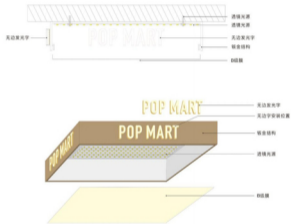

SHEET METAL LIGHT BOX

钣金灯箱

异型制作还是首选钣金灯箱，最大尺寸可做4m，在服装行业、饮食行业、3C行业、机场、地图、商场常见。

钣金灯箱优势：灯箱造型多样化，发光部分不受限制，根据相应结构可选择使用B级膜/A级膜或者亚克力板。

In Special-shaped light box production, sheet metal light box is the first choice, because of the largest size can do 4m, in the clothing industry, catering industry, 3C industry, airports, maps, shopping malls common.

Sheet metal light box advantages: Variety of modeling, light emitting part is not limited, according to the corresponding structure can choose to use B film /A film or acrylic plate.