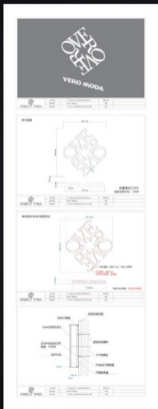

SEIKO SIDE-LIT LUMINOUS LETTERS

精工侧发光字

金属侧发光字一直以来的都是奢侈品店的首选，表面的金属光泽度堪比黄金珠宝般璀璨。喷漆侧光字在商场也是比较常见的广告标识之一，一般用在前台背面。侧发光字的表面字壳是金属焊接制作或者雕刻制作，主要光源在底部侧面导光，表面的颜色处理比较常用的是电镀处理、氧化处理和喷漆处理。侧面发光让光线呈现比较柔和，避免刺眼，同时侧发光字还能在表面做更多异形效果。

Metal side-lit letters have long been the first choice of luxury stores, the surface of the metal as bright as gold jewelry. Painted side light in the shopping mall is also one of the more common advertising logo, generally used in the front desk of the back. Side-lit luminous letter surface shell is made of metal welding or engraving, the main light source in the bottom side guide light, surface color treatment is more commonly used is electroplating treatment, oxidation treatment and paint treatment. Side light makes the light appear soft, avoid dazzling, at the same time side light letters can also do more special-shaped effect on the surface.