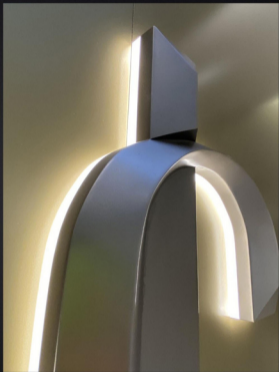

THREE

DIMENSIONAL

SOLID ALUMINUM OXIDATION

LETTERS

/

OXIDATION ALUMINUM SIDE-LIT

LUMINOUS LETTERS

三维实心铝氧化字/侧发光铝氧化字

2017年新研发的产品，经过稳定的测试，2019-2021年全面推广市场。

表面采用氧化处理，铝抗氧化、抗酸性极高，可代替传统金属字，做工更精细，能实现不锈钢做不到的三维效果。酒店项目采用最多，多用于门牌号和指引标识。可以选择发光和不发光的做法。

In 2017, we newly developed this product, and after stable tests, we fully promoted it to the market in 2019-2021.

Surface oxidation treatment, aluminum oxidation resistance, high acid resistance, can replace the traditional metal word, work more fine, can achieve stainless steel can not do three-dimensional effect. Hotel projects use the most, mostly used for the number and guide signs, can choose to light and not light.