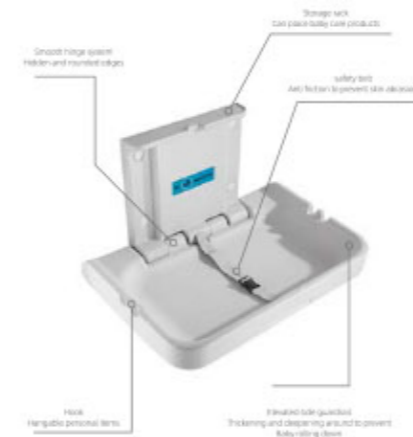

LIVES HOLD LOVE

BABY CHANGING STATION

Baby changing station

NB-A-820

Product name: High-end antibacterial baby care table A
Product material: PE
Product size: 820*540*390mm

NB-B-850

Product name: High-end antibacterial baby care table B
Product material: PE
Product size: 850*500*480mm