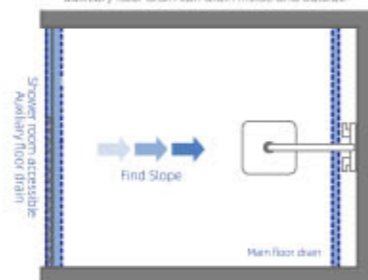

←Please consult for more floor drain layout combinations→

DESIGN SCHEME FOR HIGH-END STRIP FLOOR DRAIN BATHROOM

DESIGN OF RETURN WATER TANK

In the floor drain area, a width should be reserved according to the drainage hole position or the form of the floor drain. A 50MM width drainage groove should be reserved against the wall on the other three sides, and the depth of the drainage groove should not be less than 20MM. The pedal surface and drainage groove should be inclined slightly to ensure that there is no water accumulation.