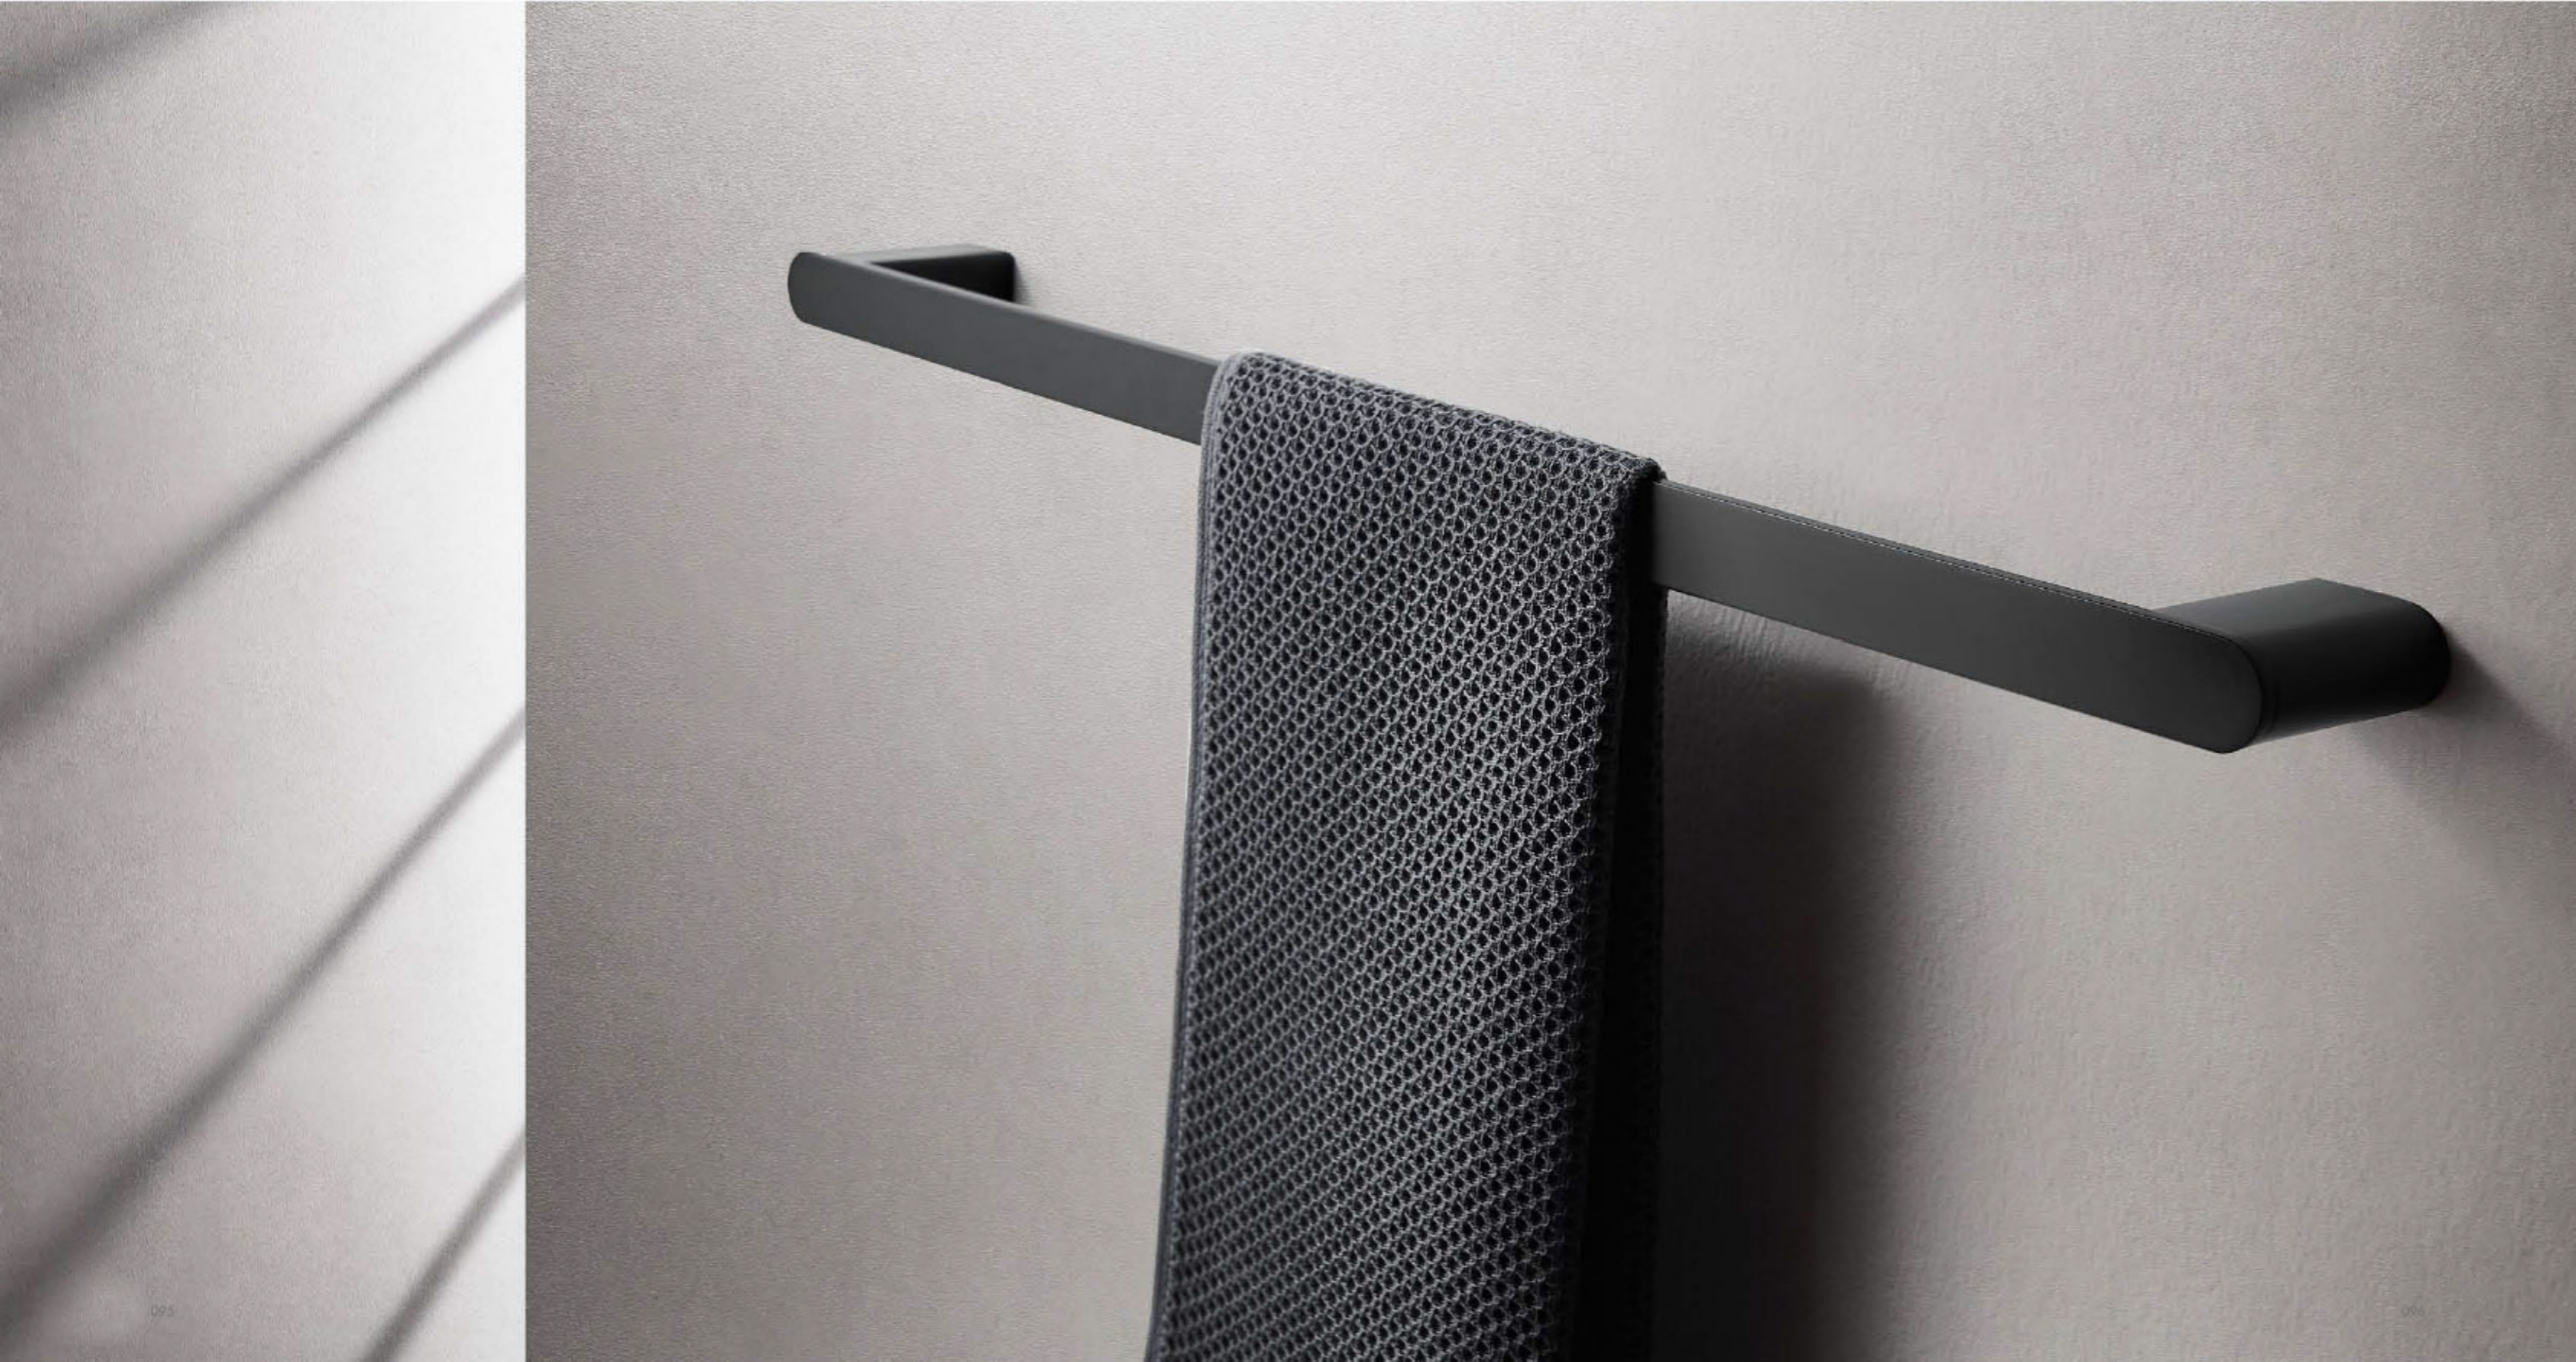

Roll Paper Holder
164*72*28mm

ZFE6-D

Robe Hook
20*40*56mm

ZFE9-D

Towel Ring
300*72*20mm

FOSS

GOOD LIFE BEGINS IN
THE MORNING!

Foss