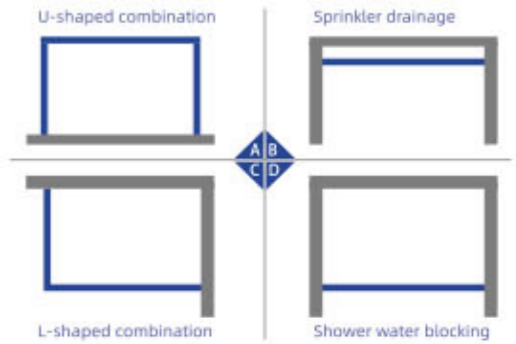

INSTALLATION FORM OF LINEAR FLOOR DRAIN PRODUCTS

The common location of floor drains is designed directly below the shower, and long floor drains are also used as the main design. The slope drainage design of the shower area should be such that the position of the floor drain should be at least 10MM lower than the pedal surface, and the other three sides should be against the wall or water blocking. From the position of the water blocking strip, stone or ceramic tiles should be laid on a sloping surface towards the floor drain. The height difference of the slope surface should not be less than 10MM, and water should flow into the floor drain in one direction.