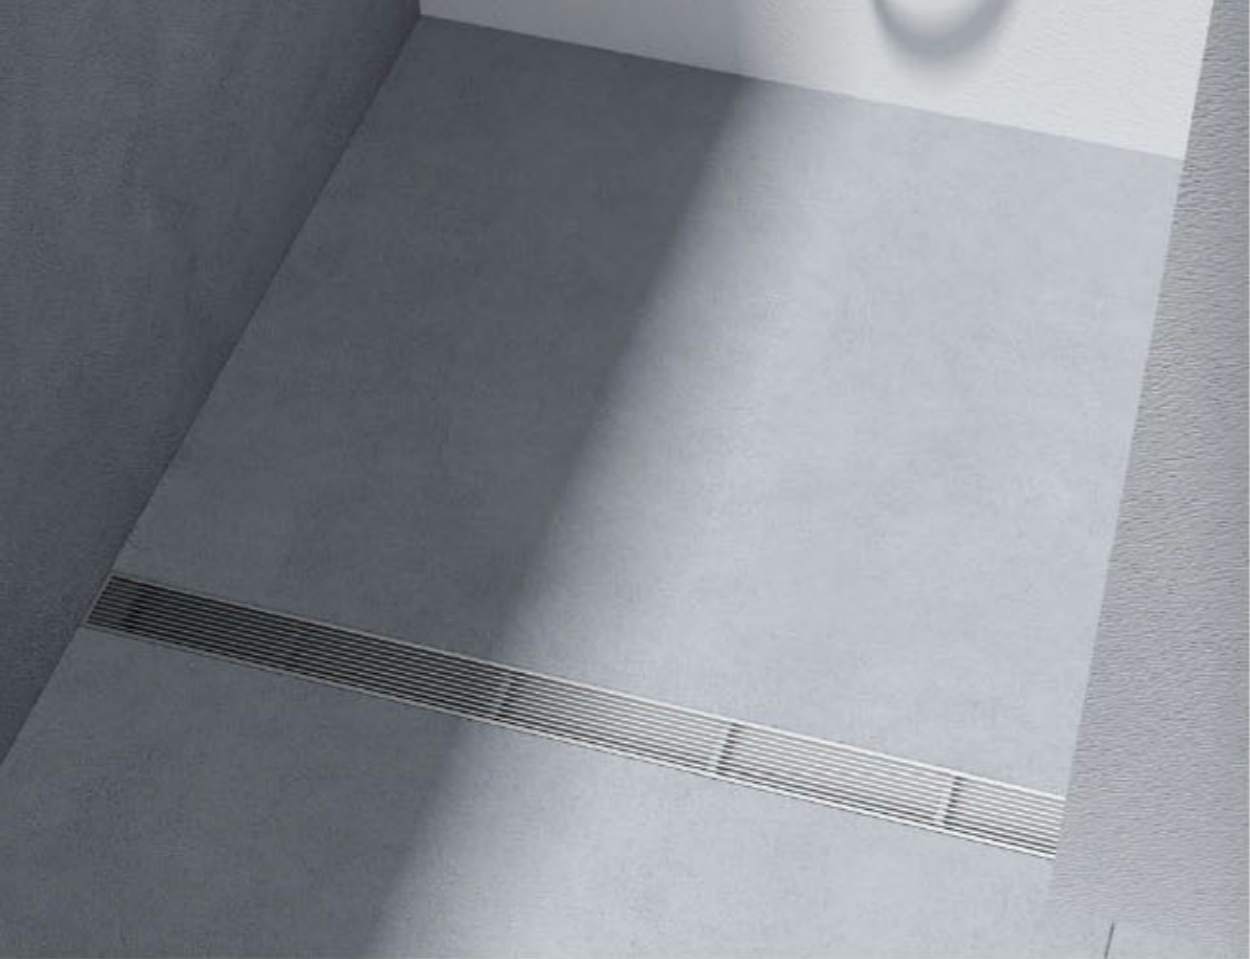

ZDE4

Product name: 300/600 all copper grid floor drain
Product material: Copper
Product color: Brushed/Gun Metal
Product size: 300*58*18mm / 600*58*18mm

Flexible design

ZDE5

Product name: 300 stainless steel grille floor drain
Product material: SUS304
Product color: Brushed/Gun Metal
Product size: 300*57*18mm