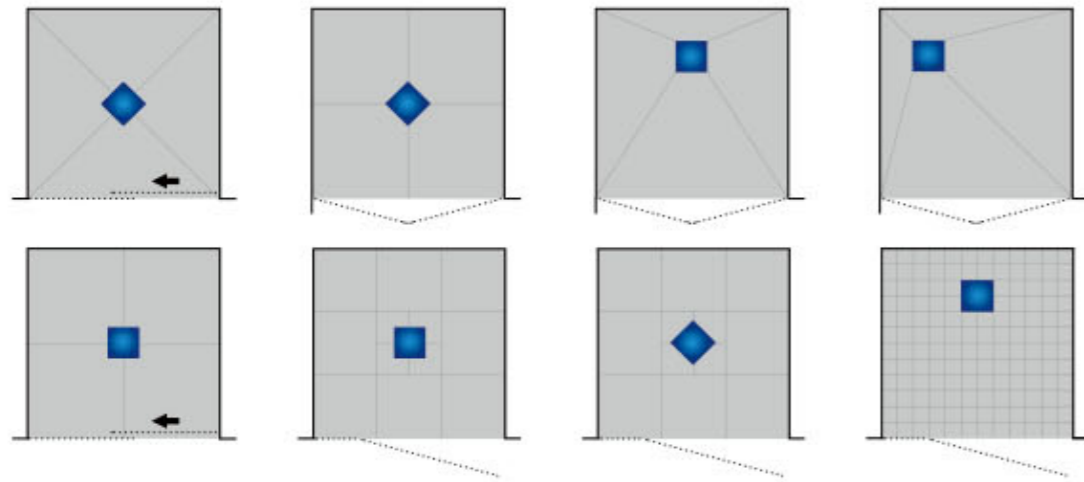

DESIGN SCHEME FOR CONVENTIONAL STRIP FLOOR DRAIN BATHROOM

Simple and fresh strip floor drain can be perfectly matched to any bathroom, and according to their own style and taste, they are designed in the vicinity or corner of various walls.

DESIGN SCHEME FOR CONVENTIONAL SQUARE FLOOR DRAIN BATHROOM

According to own taste, and life style with your own preference bathroom environment, to make your characteristic design style. The simple and fashionable square floor drain works well with any standard floor tile.

RECOMMENDED DESIGN SCHEME FOR STRIP FLOOR DRAIN BATHROOM

Single floor drain layout

Against the wall, drainage slope 1-3%, inclined floor drain

Double floor drain layout

Main floor drain against the wall, drainage slope 1-3%, oblique floor drain. Suitable for barrier-free shower room design, auxiliary floor drain can drain inside and outside.

←Please consult for more floor drain layout combinations→

DESIGN SCHEME FOR HIGH-END STRIP FLOOR DRAIN BATHROOM

DESIGN OF RETURN WATER TANK

In the floor drain area, a width should be reserved according to the drainage hole position or the form of the floor drain. A 50MM width drainage groove should be reserved against the wall on the other three sides, and the depth of the drainage groove should not be less than 20MM. The pedal surface and drainage groove should be inclined slightly to ensure that there is no water accumulation.

SLOPE DRAINAGE DESIGN