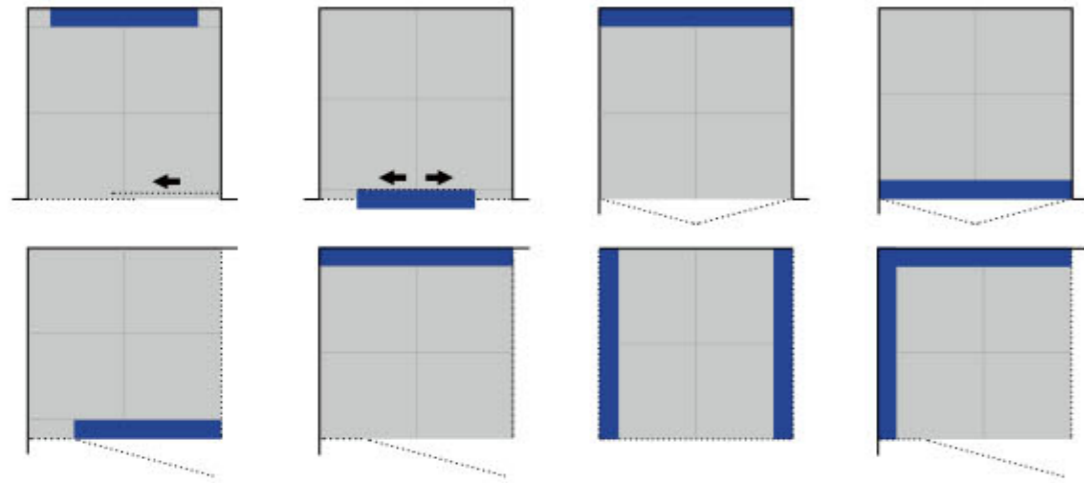

FLOOR DRAIN

DESIGN SCHEME FOR CONVENTIONAL STRIP FLOOR DRAIN BATHROOM

Simple and fresh strip floor drain can be perfectly matched to any bathroom, and according to their own style and taste, they are designed in the vicinity or corner of various walls.