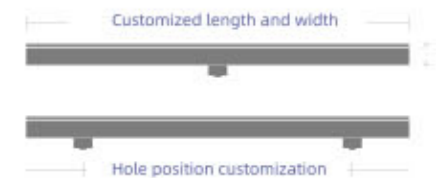

FLOOR DRAIN NON-STANDARD CUSTOMIZATION

Length and width customization: The size can be customized according to the actual length/width on site.

Hole customization: The drain can be shifted, or multiple drains can be customized.

Color customization: Custom floor drains can be customized according to the requirements of a variety of colors.

Other customization: According to different design schemes, design joint Angle, arc and other special-shaped customization.