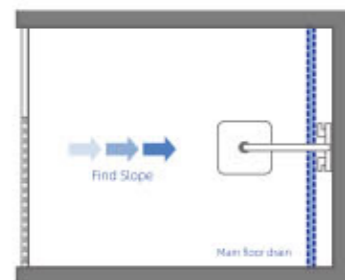

DESIGN SCHEME FOR CONVENTIONAL STRIP FLOOR DRAIN BATHROOM

Simple and fresh strip floor drain can be perfectly matched to any bathroom, and according to their own style and taste, they are designed in the vicinity or corner of various walls.

DESIGN SCHEME FOR CONVENTIONAL SQUARE FLOOR DRAIN BATHROOM

According to own taste, and life style with your own preference bathroom environment, to make your characteristic design style. The simple and fashionable square floor drain works well with any standard floor tile.

RECOMMENDED DESIGN SCHEME FOR STRIP FLOOR DRAIN BATHROOM

Single floor drain layout

Against the wall, drainage slope 1-3%, inclined floor drain

Double floor drain layout

Main floor drain against the wall, drainage slope 1-3%, oblique floor drain. Suitable for barrier-free shower room design, auxiliary floor drain can drain inside and outside.

←Please consult for more floor drain layout combinations→

DESIGN SCHEME FOR HIGH-END STRIP FLOOR DRAIN BATHROOM

DESIGN OF RETURN WATER TANK

In the floor drain area, a width should be reserved according to the drainage hole position or the form of the floor drain. A 50MM width drainage groove should be reserved against the wall on the other three sides, and the depth of the drainage groove should not be less than 20MM. The pedal surface and drainage groove should be inclined slightly to ensure that there is no water accumulation.

SLOPE DRAINAGE DESIGN