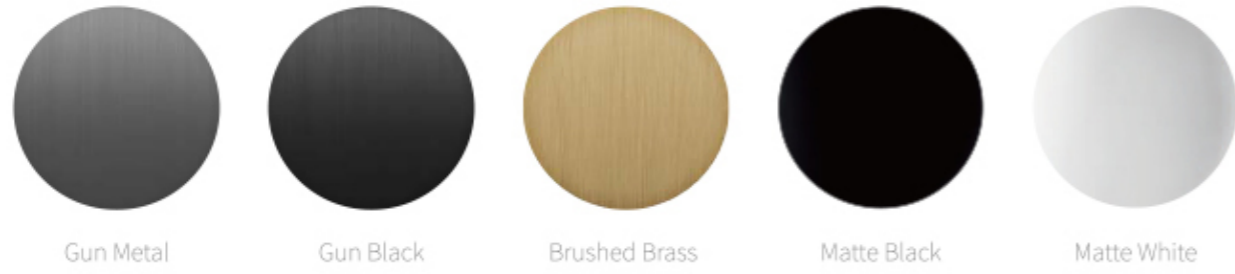

NON STANDARD CUSTOMIZATION

- Color customization